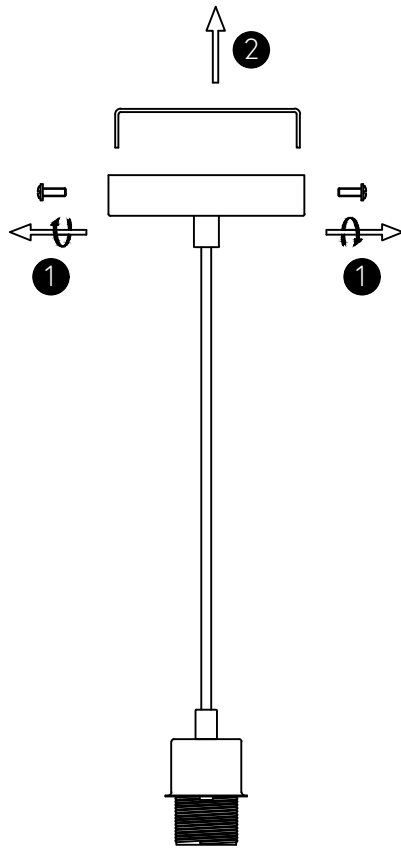

REMI PENDANT

Hübsch
DANISH HOME INTERIOR & DESIGN

x 1

x 1

x 1

x 1

x 1

x 1

x 1

x 1

x 1

Model number:992103

220-240V~ 50Hz

E27 MAX.15W LED Bulb

Hübsch A/S,Hi-Park 381,DK-7400 Herning

hubsch-interior.com