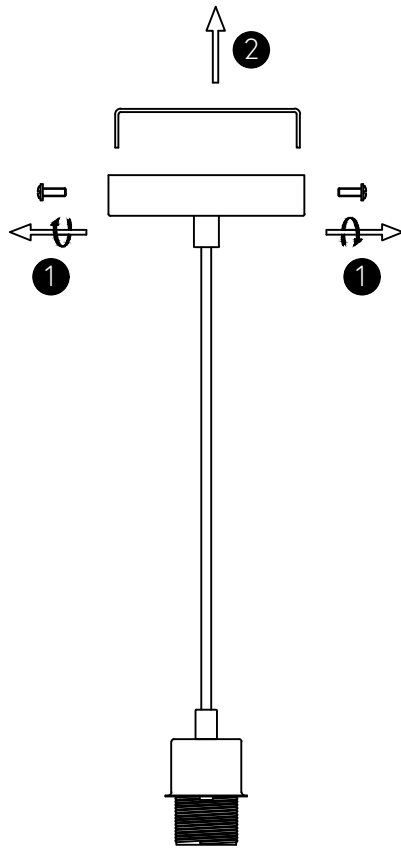

# REMI PENDANT

Hübsch  
DANISH HOME INTERIOR & DESIGN

x 1

x 1

x 1

x 1

x 1

x 1

x 1

x 1

x 1

x 1

x 1

Model number:992104

220-240V~ 50Hz

E27 MAX.15W LED Bulb