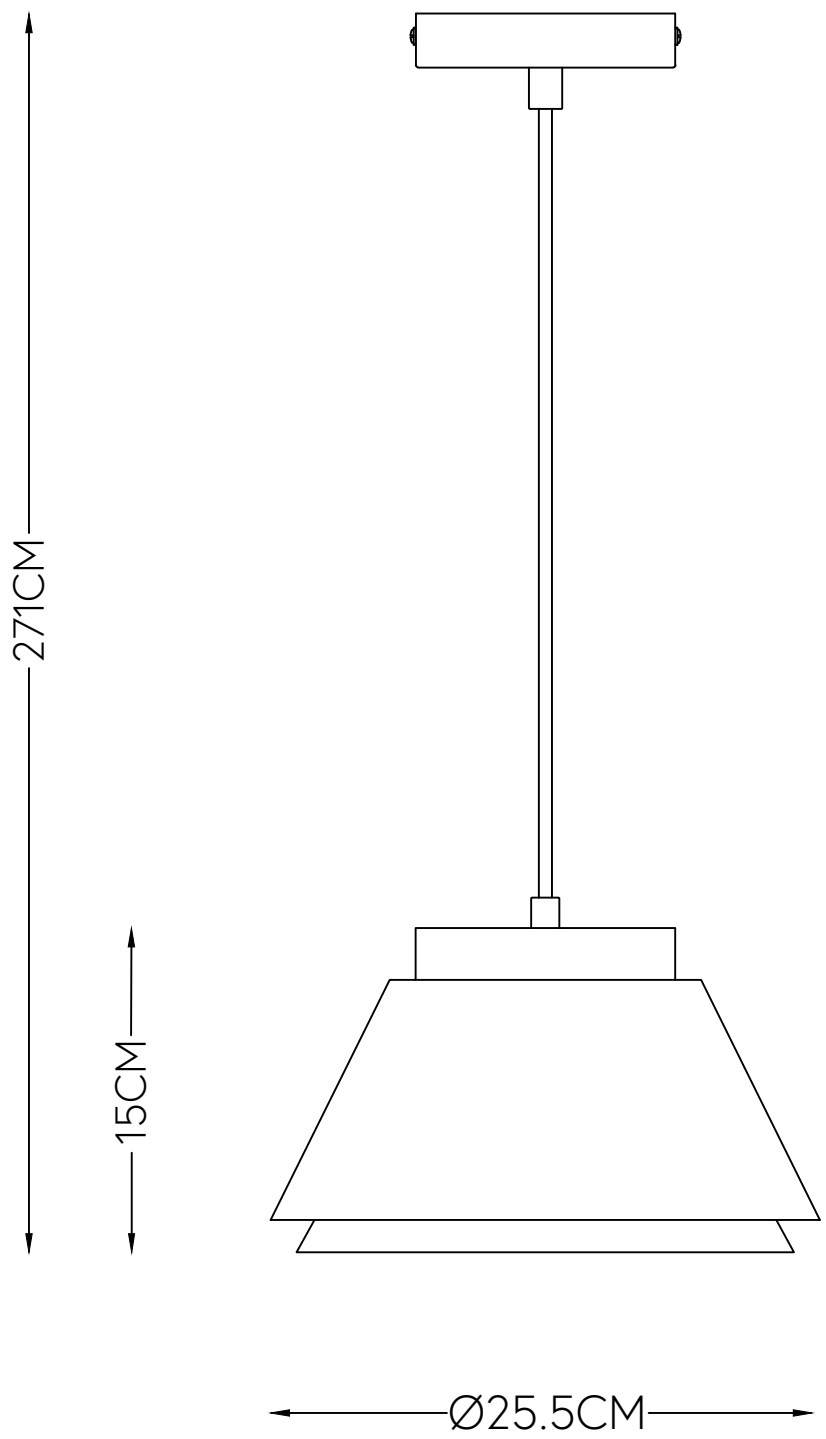

x 1

x 1

x 1

x 1

x 1

Model number:992104

220-240V~ 50Hz

E27 MAX.15W LED Bulb