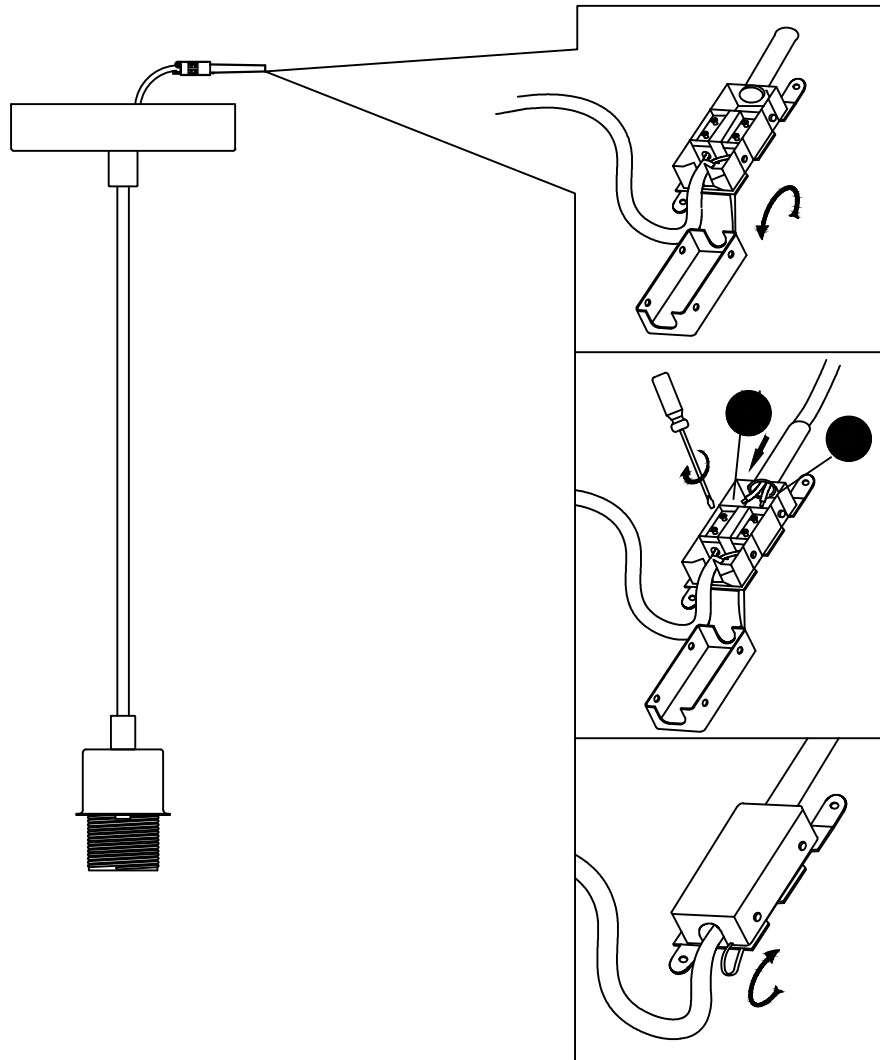

x 1

x 1

x 1

x 1

x 1

Model number:992104

220-240V~ 50Hz

E27 MAX.15W LED Bulb