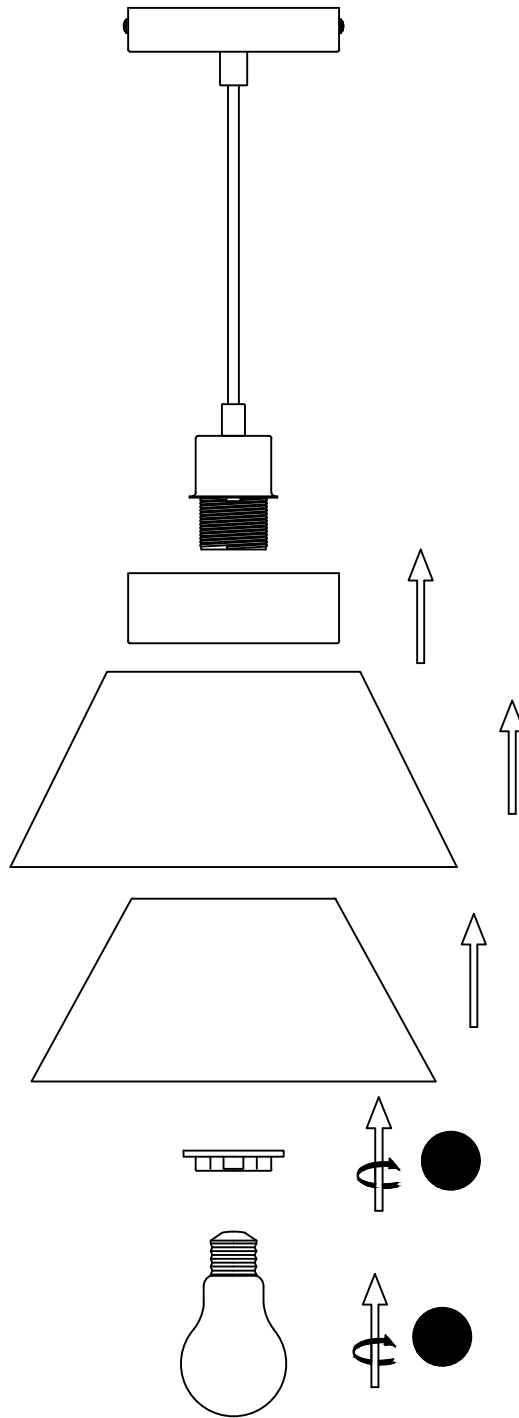

# REMI PENDANT

Hübsch  
DANISH HOME INTERIOR & DESIGN

x 1

x 1

x 1

x 1

x 1

x 1

x 1

x 1

x 1

x 1

x 1

Model number:992104

220-240V~ 50Hz

E27 MAX.15W LED Bulb