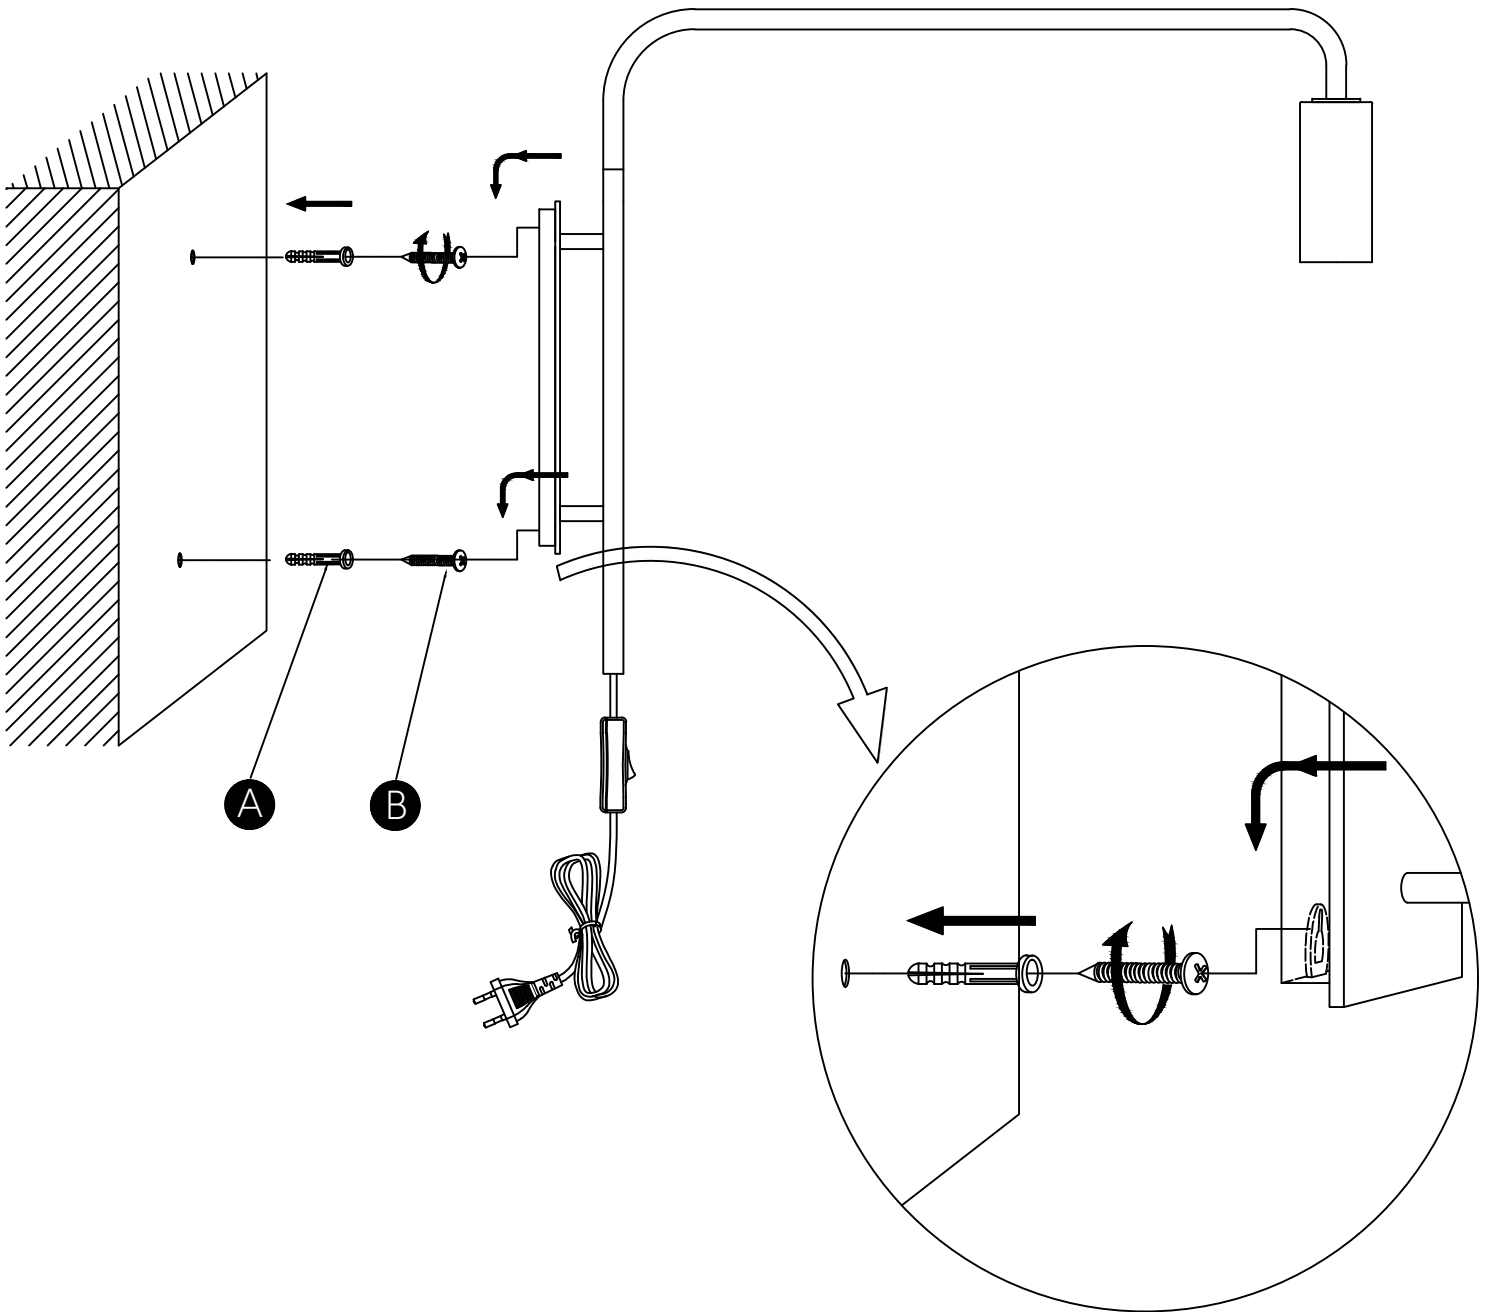

Serendipity Wall Lamp

Hübsch
DANISH HOME INTERIOR & DESIGN

x 2

x 2

x 1

x 2

x 2

Model number:992013

220-240V~50Hz

E27 MAX.15W LED Bulb

Hübsch A/S,Hi-Park 381,DK-7400 Herning

hubsch-interior.com

#myhubsch @hubschinterior

Hübsch
DANISH HOME INTERIOR & DESIGN