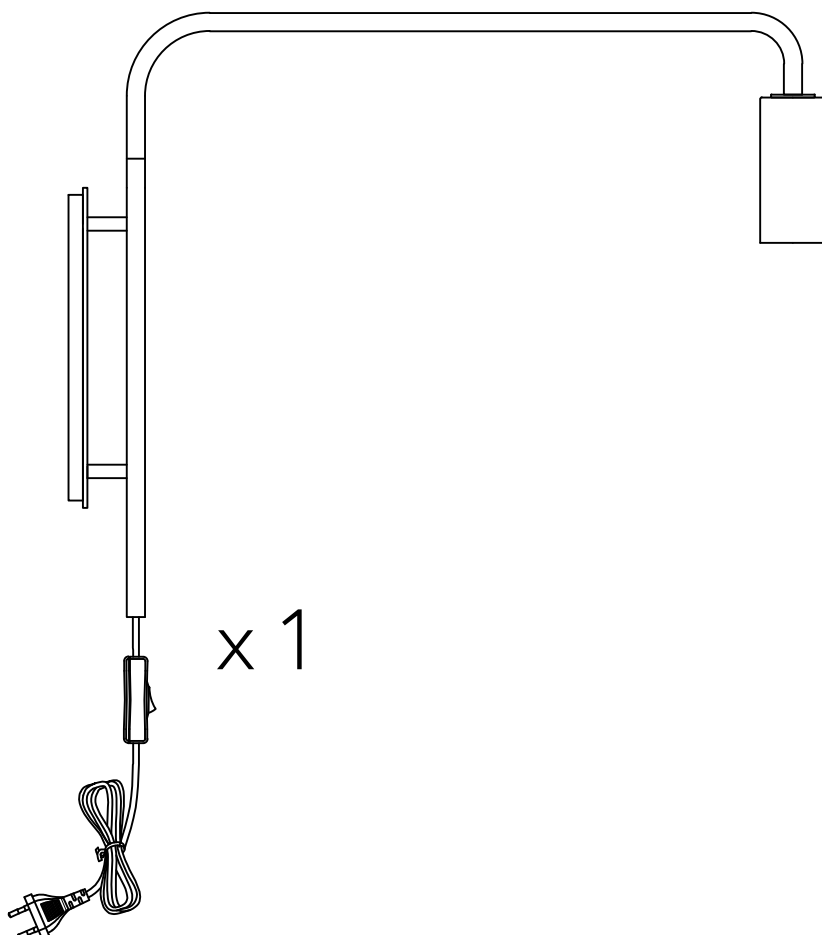

Serendipity Wall Lamp

Hübsch
DANISH HOME INTERIOR & DESIGN

x 2

x 2

x 1

x 2

x 2

Model number:992013

220-240V~50Hz

E27 MAX.15W LED Bulb

Hübsch A/S,Hi-Park 381,DK-7400 Herning

hubsch-interior.com

#myhubsch @hubschinterior

Hübsch
DANISH HOME INTERIOR & DESIGN