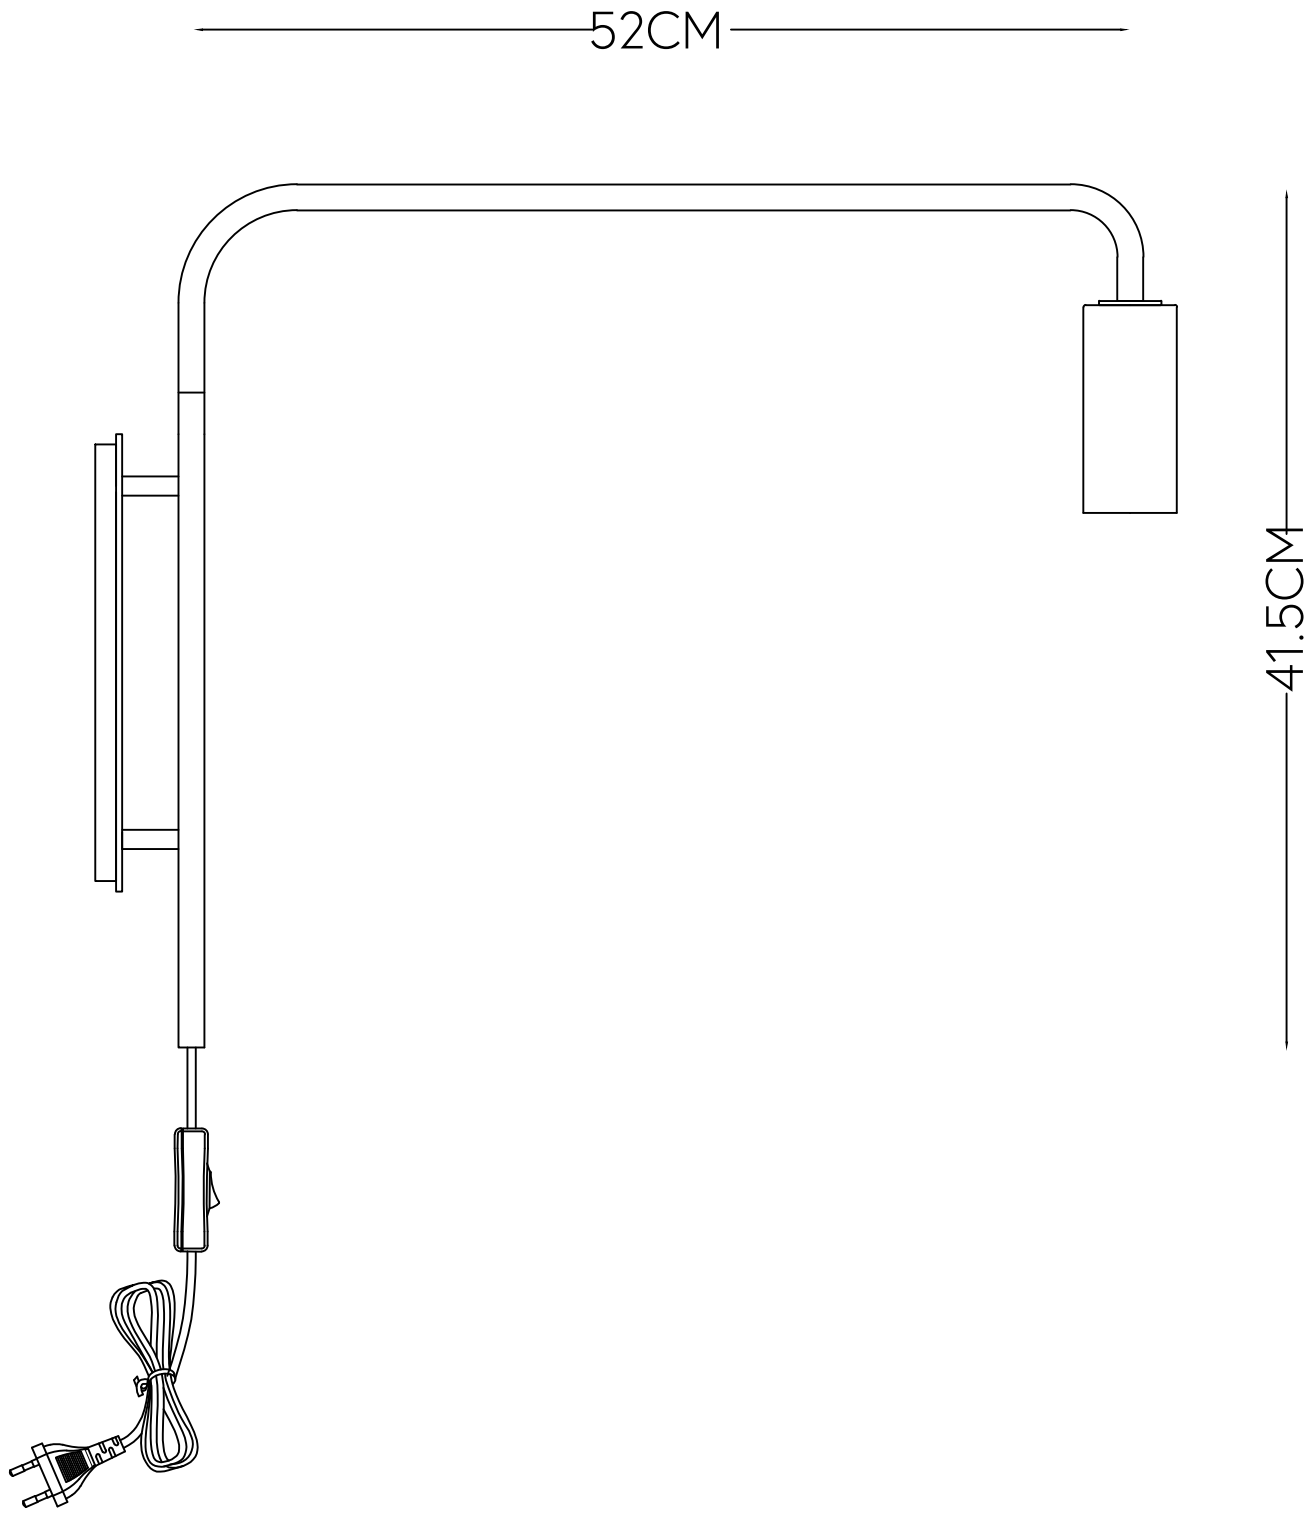

Serendipity Wall Lamp

Hübsch
DANISH HOME INTERIOR & DESIGN

x 2

x 2

x 1

x 2

x 2

Model number:992013

220-240V~50Hz

E27 MAX.15W LED Bulb

Hübsch A/S,Hi-Park 381,DK-7400 Herning

hubsch-interior.com

#myhubsch @hubschinterior

Hübsch
DANISH HOME INTERIOR & DESIGN