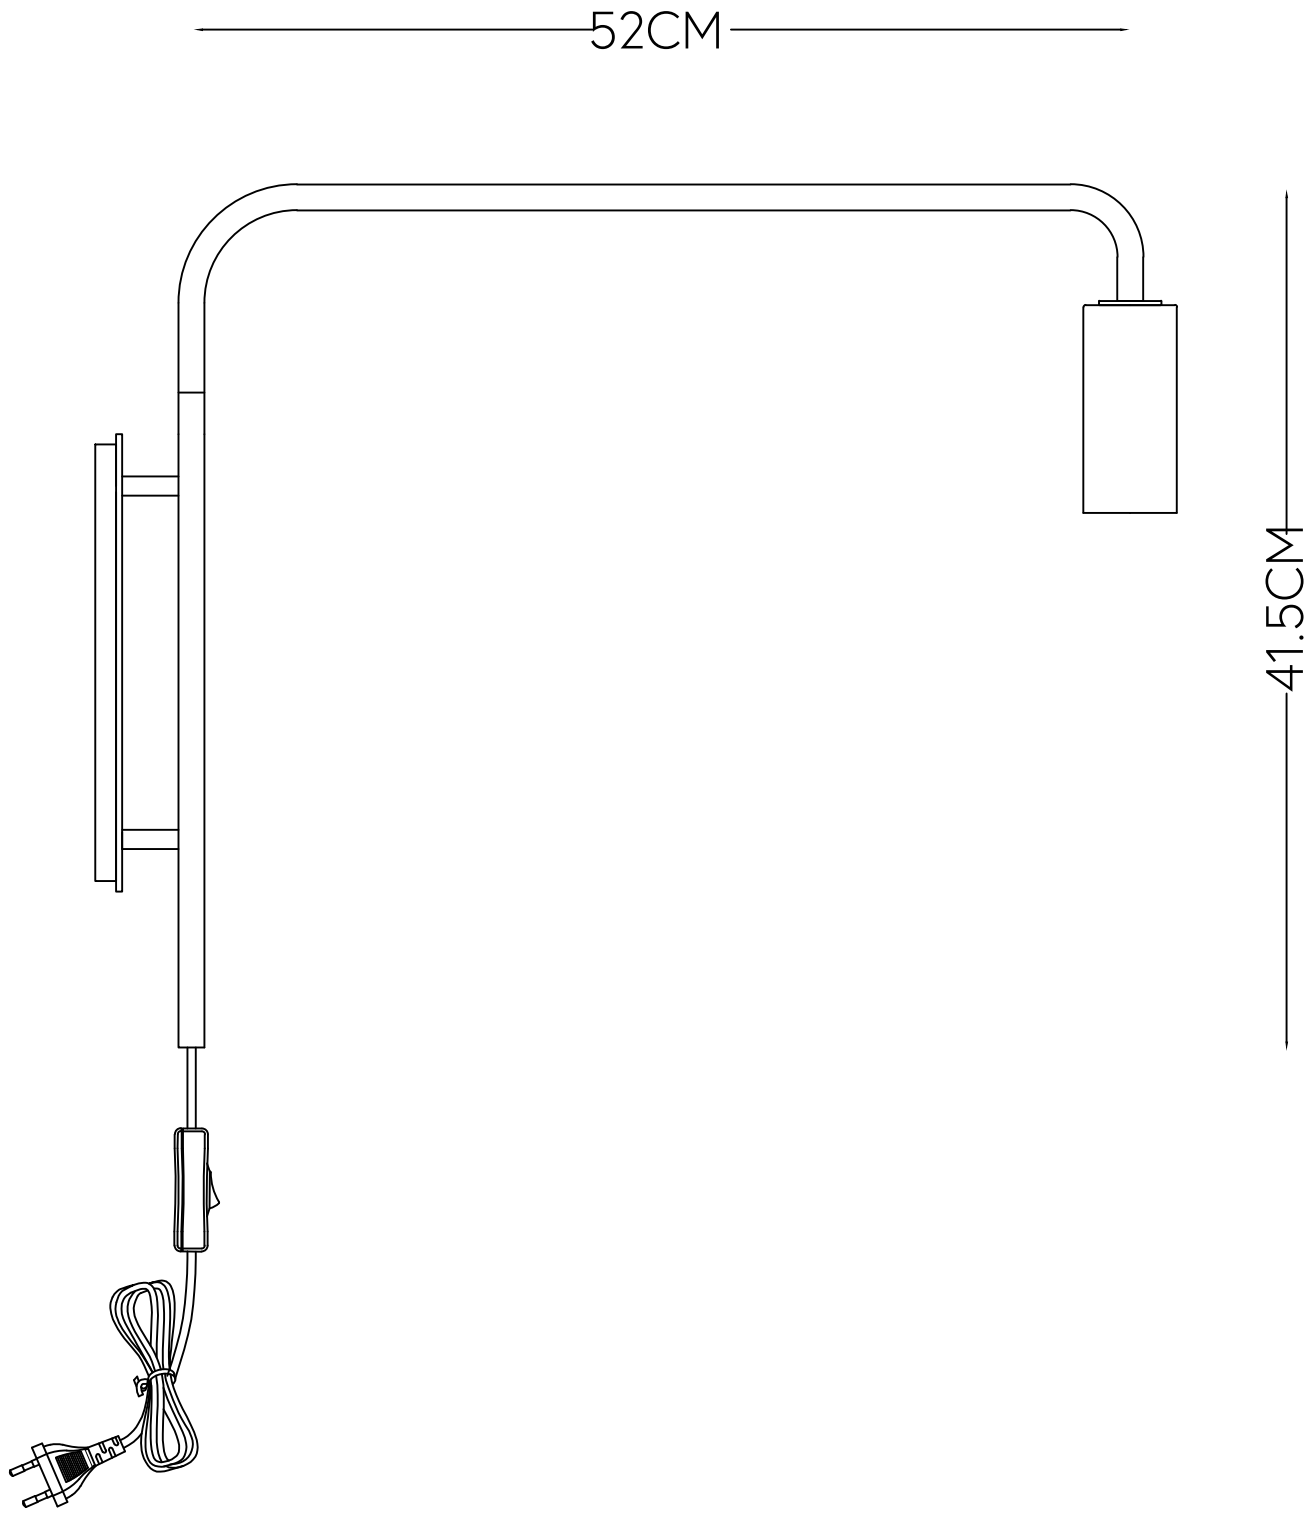

Serendipity Wall Lamp

Hübsch
DANISH HOME INTERIOR & DESIGN

x 2

x 2

x 1

x 2

x 2

Model number:992012

220-240V~50Hz

E27 MAX.15W LED Bulb

Hübsch A/S,Hi-Park 381,DK-7400 Herning

hubsch-interior.com

#myhubsch @hubschinterior

Hübsch
DANISH HOME INTERIOR & DESIGN