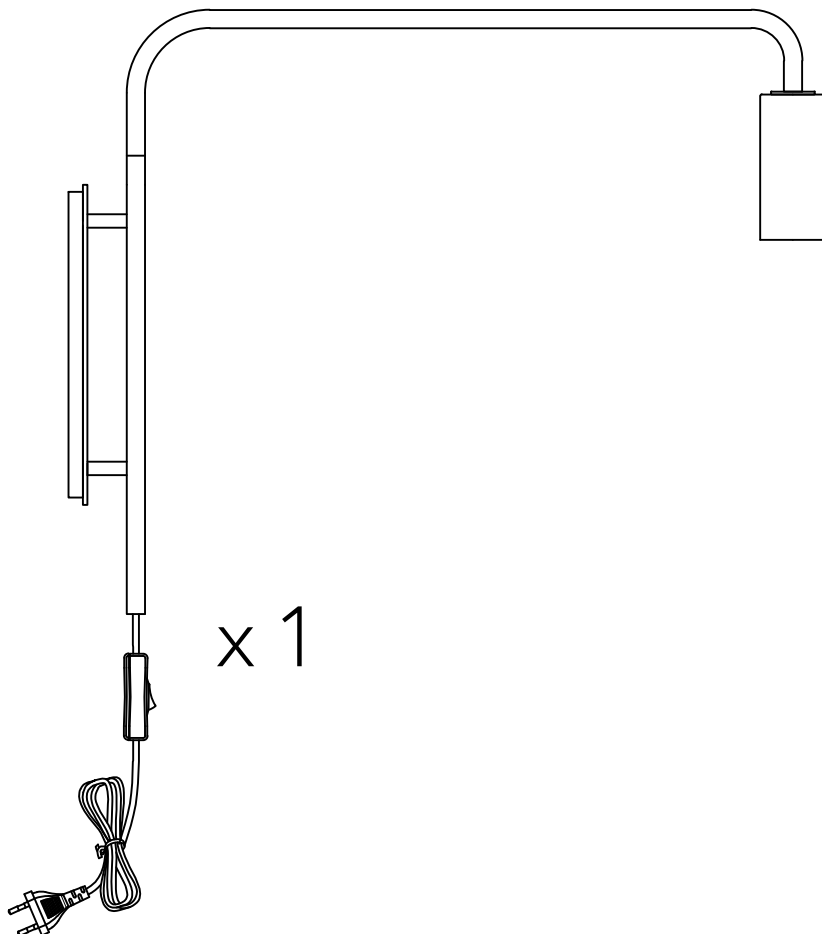

Serendipity Wall Lamp

Hübsch
DANISH HOME INTERIOR & DESIGN

x 2

x 2

x 1

x 2

x 2

Model number:992012

220-240V~50Hz

E27 MAX.15W LED Bulb

Hübsch A/S,Hi-Park 381,DK-7400 Herning

hubsch-interior.com

#myhubsch @hubschinterior

Hübsch
DANISH HOME INTERIOR & DESIGN