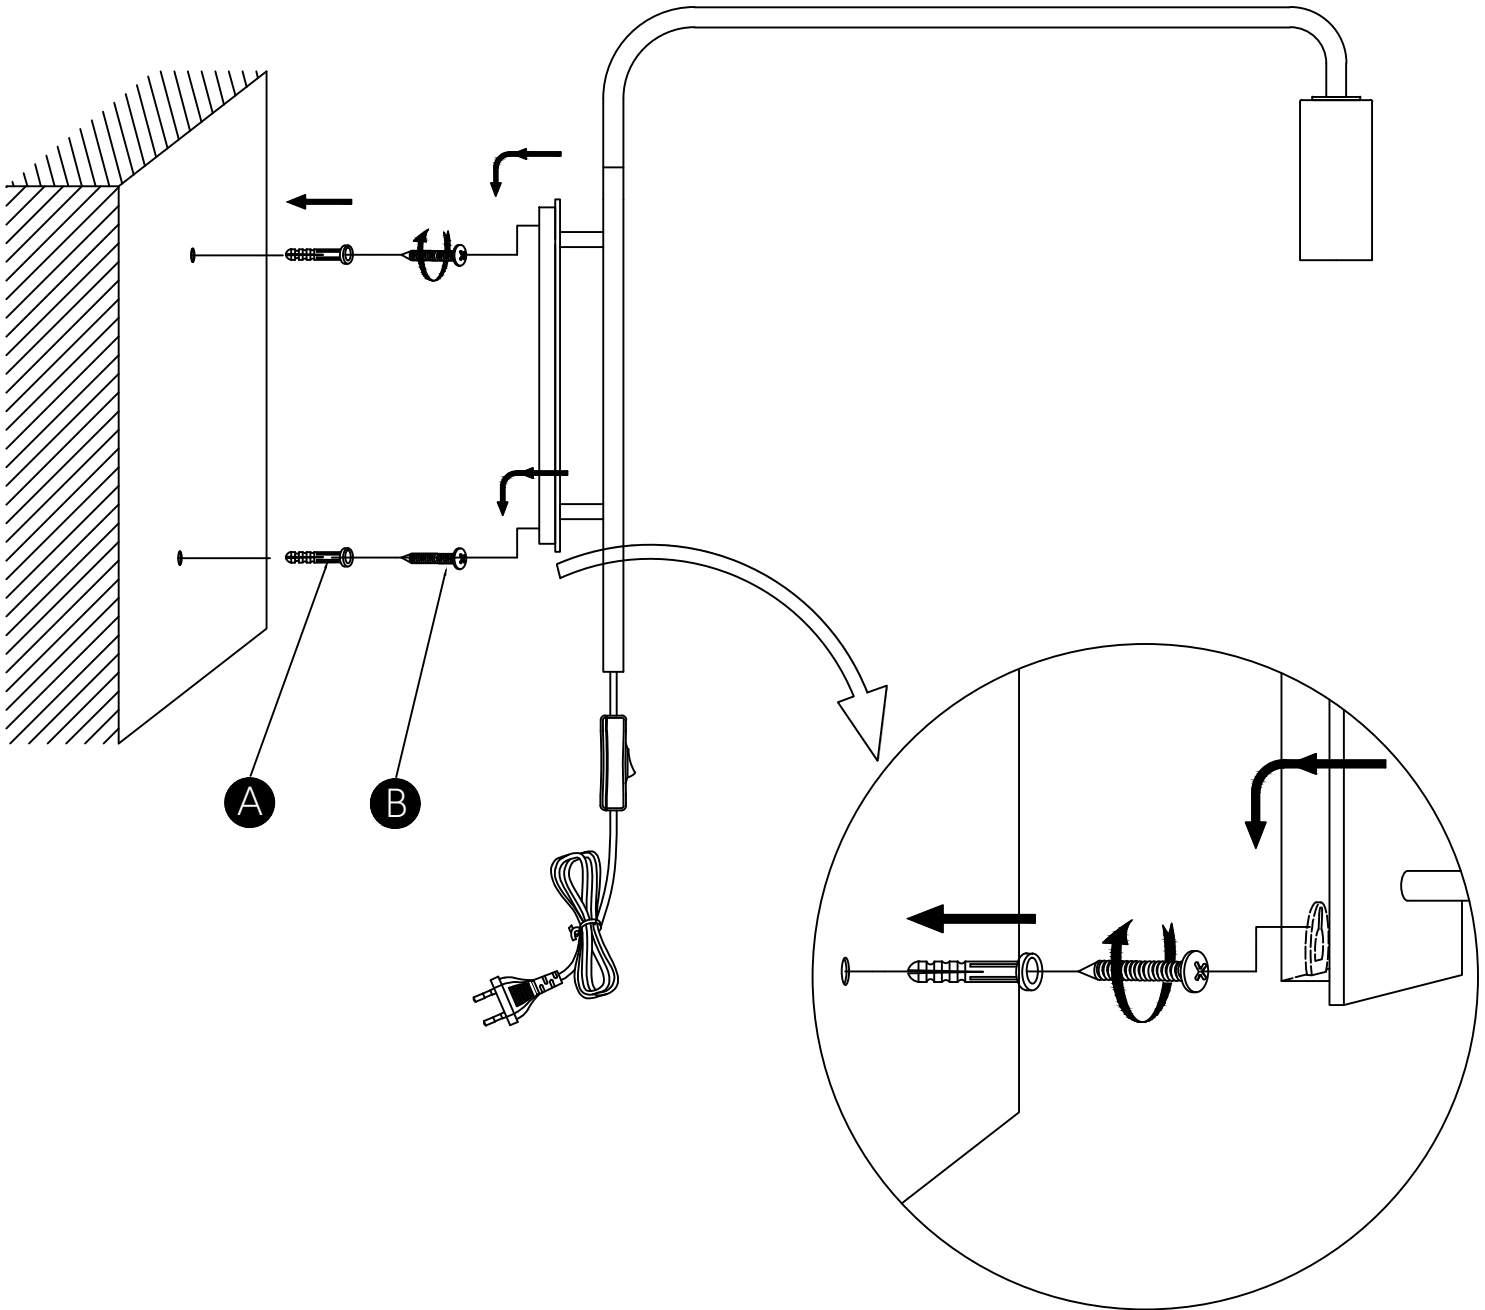

Serendipity Wall Lamp

Hübsch
DANISH HOME INTERIOR & DESIGN

x 2

x 2

x 1

x 2

x 2

Model number:992012

220-240V~50Hz

E27 MAX.15W LED Bulb

Hübsch A/S,Hi-Park 381,DK-7400 Herning

hubsch-interior.com

#myhubsch @hubschinterior

Hübsch
DANISH HOME INTERIOR & DESIGN