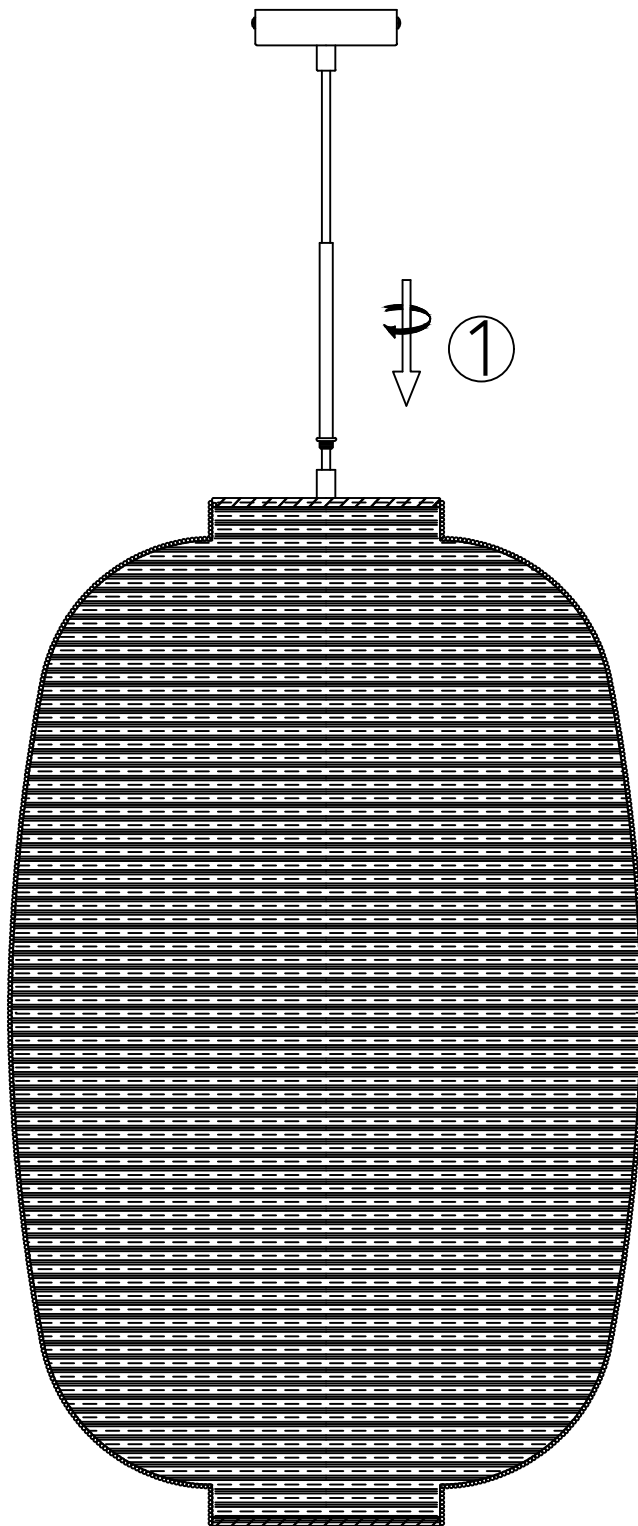

Chand Ceiling Light

Hübsch
DANISH HOME INTERIOR & DESIGN

x 2

x 2

x 2

x 1

x 2

x 2

x 2

x 1

x 1

Model number:991602

220-240V~50Hz

E27 MAX.15W LED Bulb

Hübsch A/S,Hi-Park 381,DK-7400 Herning

hubsch-interior.com