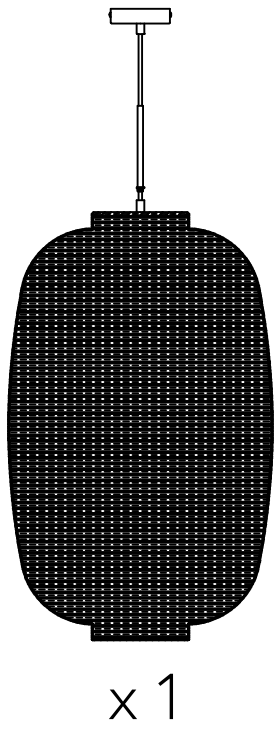

Chand Ceiling Light

Hübsch
DANISH HOME INTERIOR & DESIGN

x 2

x 2

x 2

x 1

x 2

x 2

x 2

x 1

x 1

Model number:991602

220-240V~50Hz

E27 MAX.15W LED Bulb

Hübsch A/S,Hi-Park 381,DK-7400 Herning

hubsch-interior.com