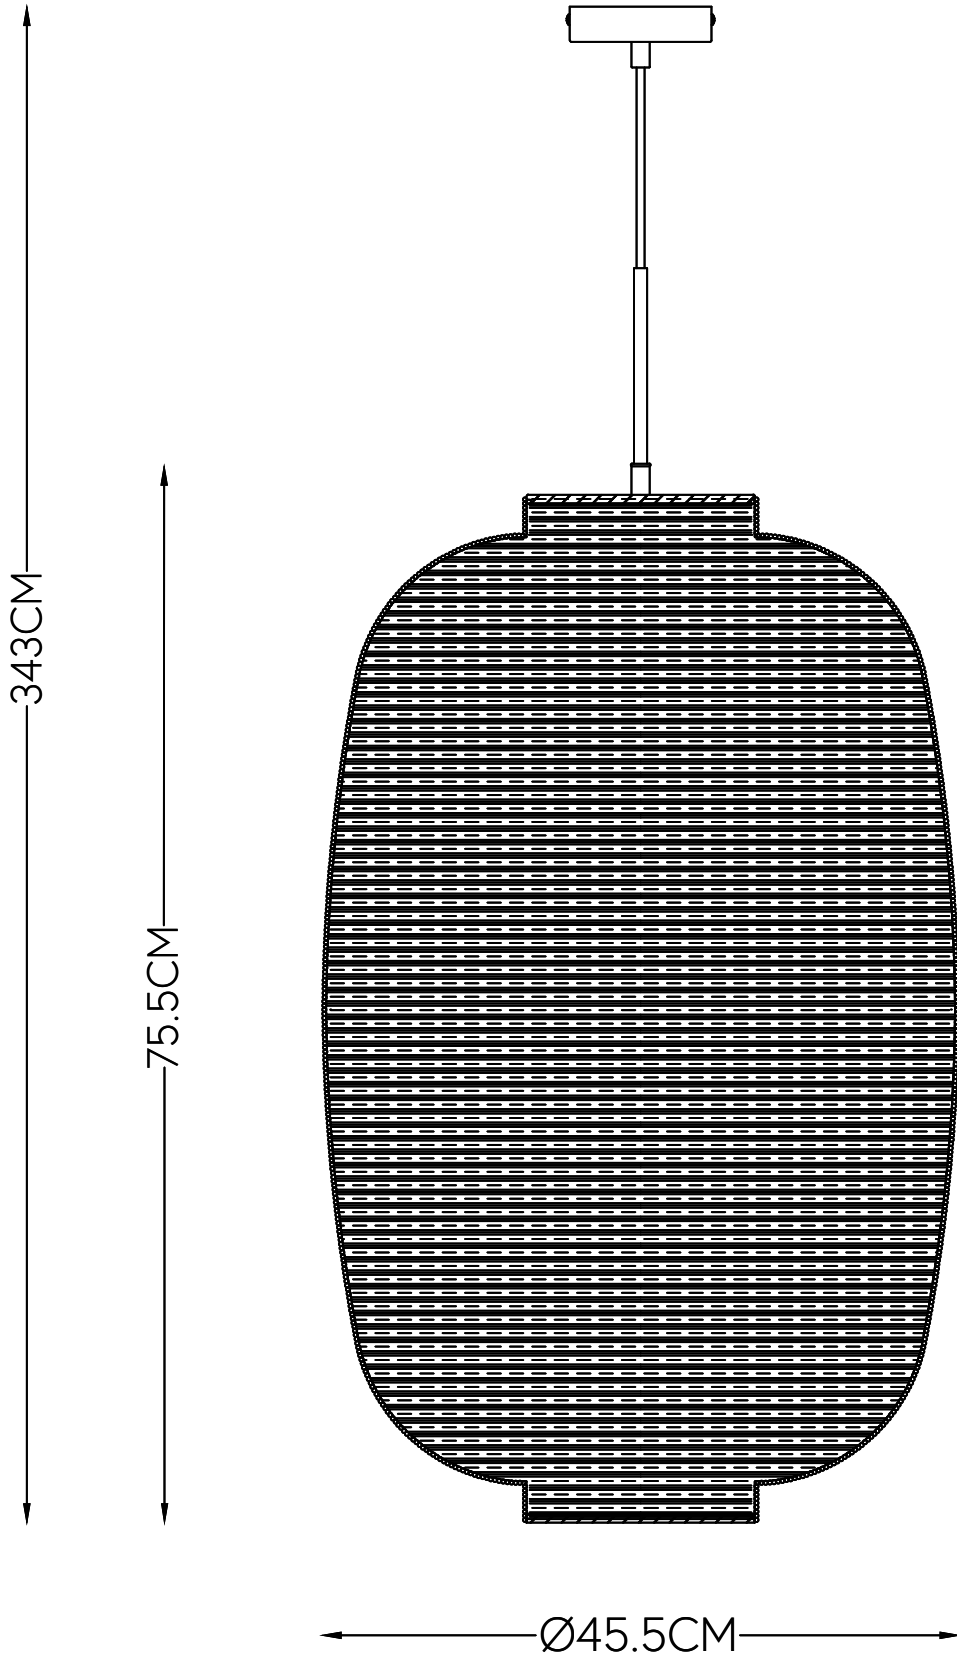

Chand Ceiling Light

Hübsch
DANISH HOME INTERIOR & DESIGN

x 2

x 2

x 2

x 1

x 2

x 2

x 2

x 1

x 1

Model number:991602

220-240V~50Hz

E27 MAX.15W LED Bulb

Hübsch A/S,Hi-Park 381,DK-7400 Herning

hubsch-interior.com