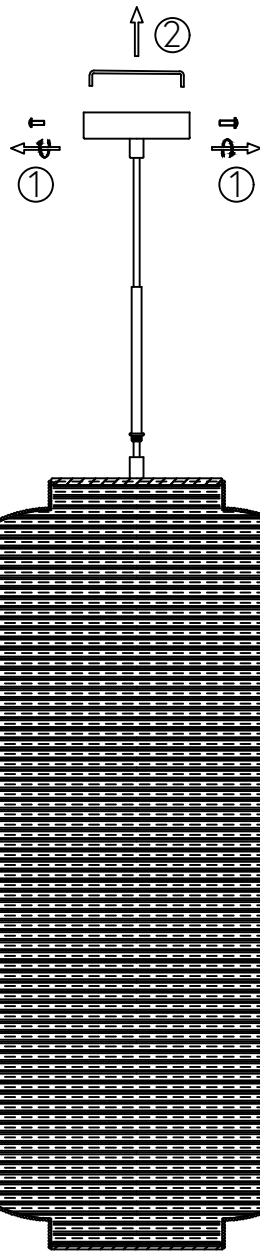

Chand Ceiling Light

Hübsch
DANISH HOME INTERIOR & DESIGN

x 2

x 2

x 2

x 1

x 2

x 2

x 2

x 1

x 1

Model number:991602

220-240V~50Hz

E27 MAX.15W LED Bulb

Hübsch A/S,Hi-Park 381,DK-7400 Herning

hubsch-interior.com