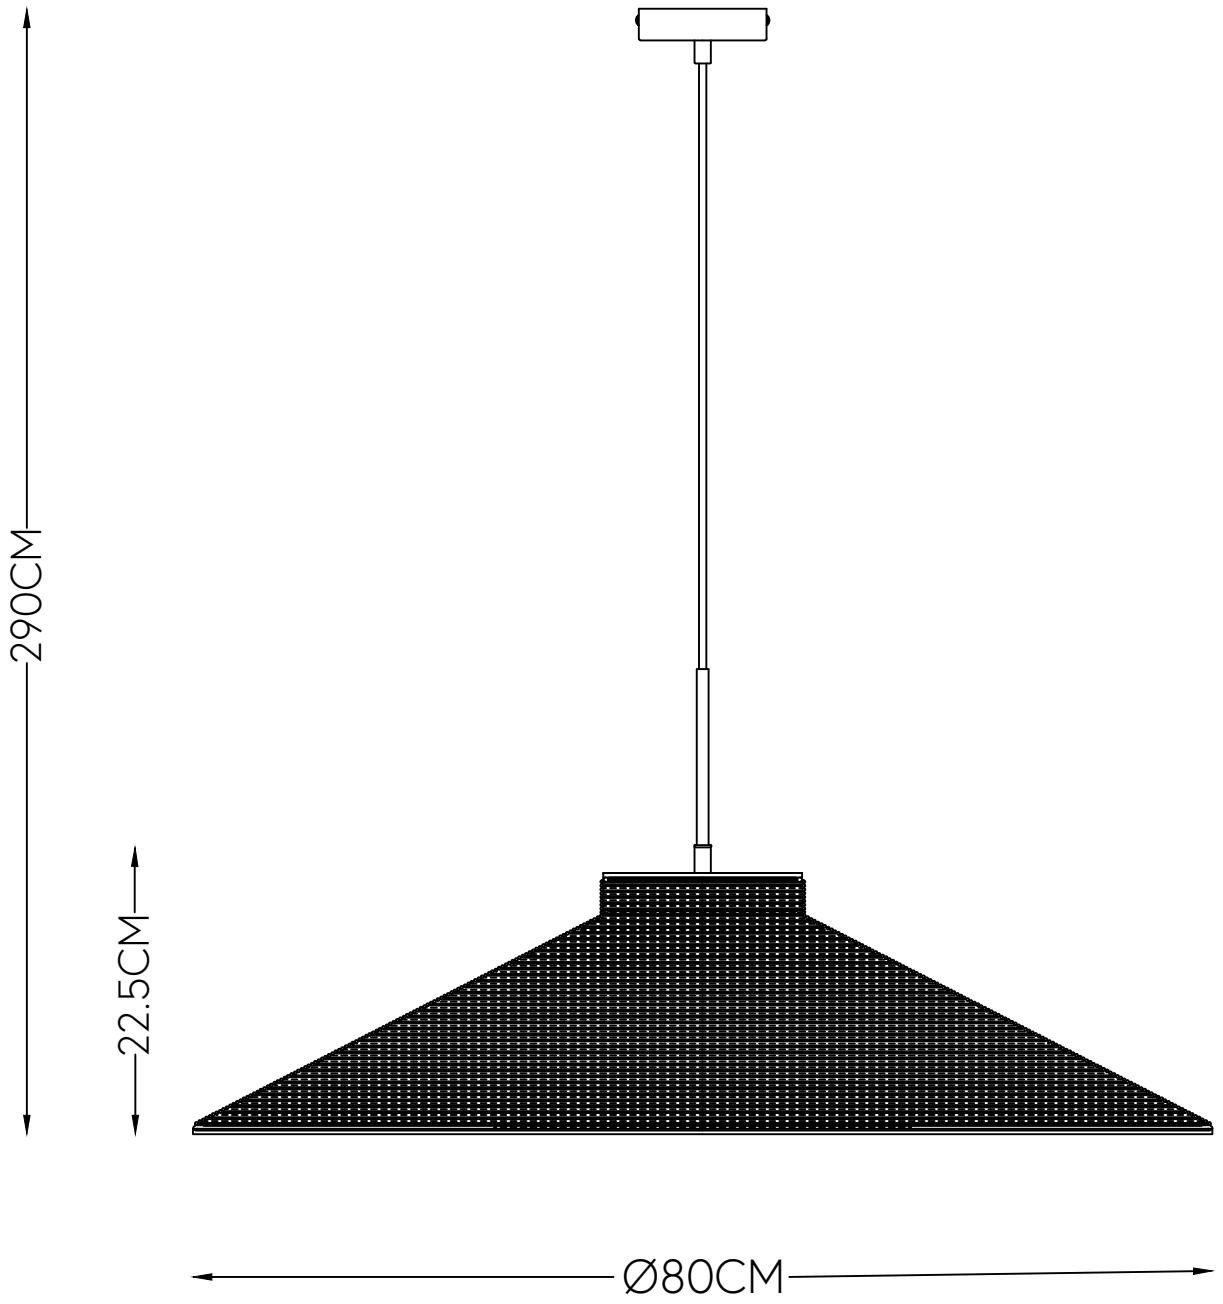

# Chand Ceiling Light Trapeze

Hübsch  
DANISH HOME INTERIOR & DESIGN

x 2

x 2

x 2

x 1

x 1

x 2

x 2

x 2

x 1

A

B

C

x 1

Model number:991601

220-240V~ 50Hz

E27 MAX.15W LED Bulb

Hübsch A/S,Hi-Park 381,DK-7400 Herning

[hubsch-interior.com](http://hubsch-interior.com)

#myhubsch @hubschinterior

Hübsch  
DANISH HOME INTERIOR & DESIGN