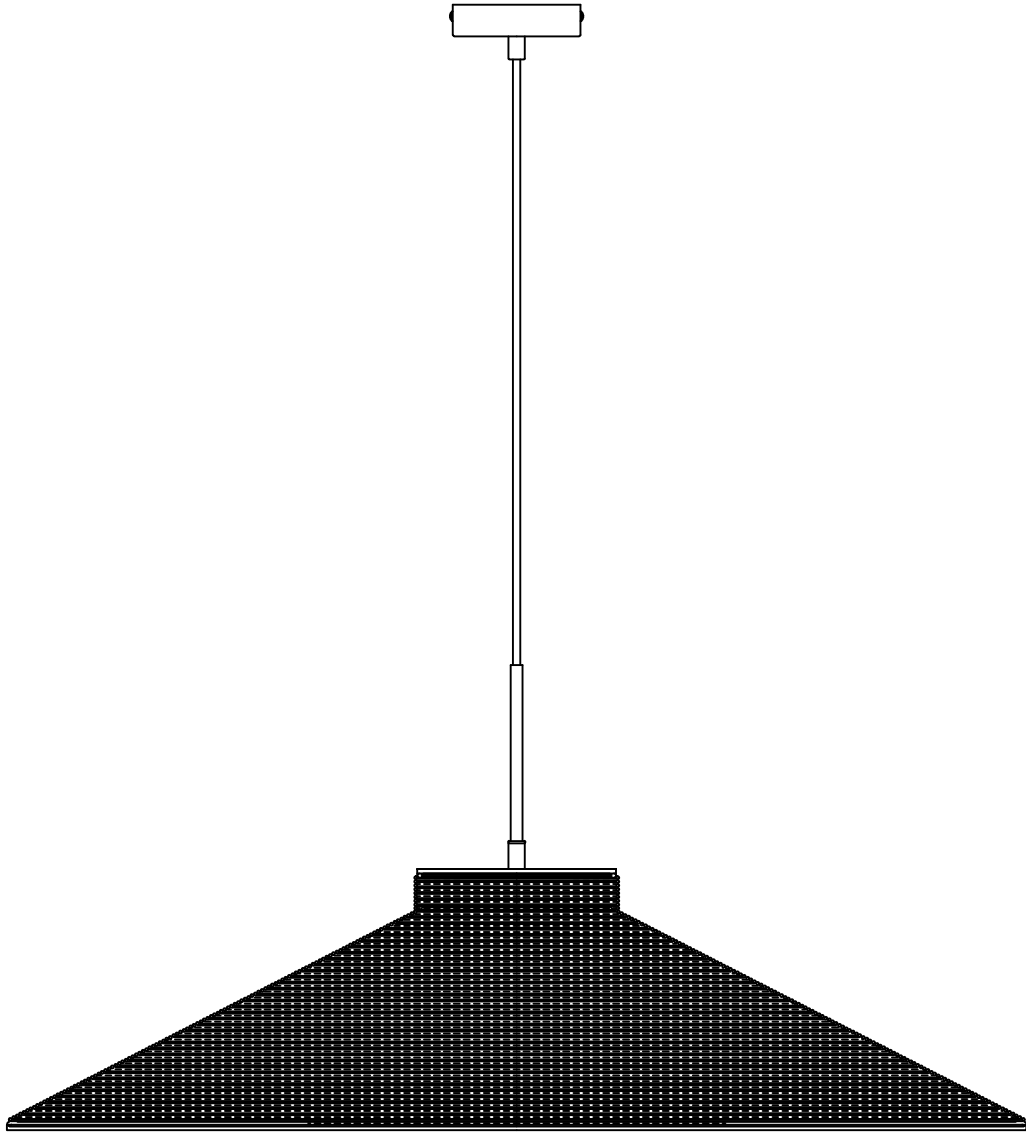

#myhubsch @hubschinterior

Hübsch
DANISH HOME INTERIOR & DESIGN