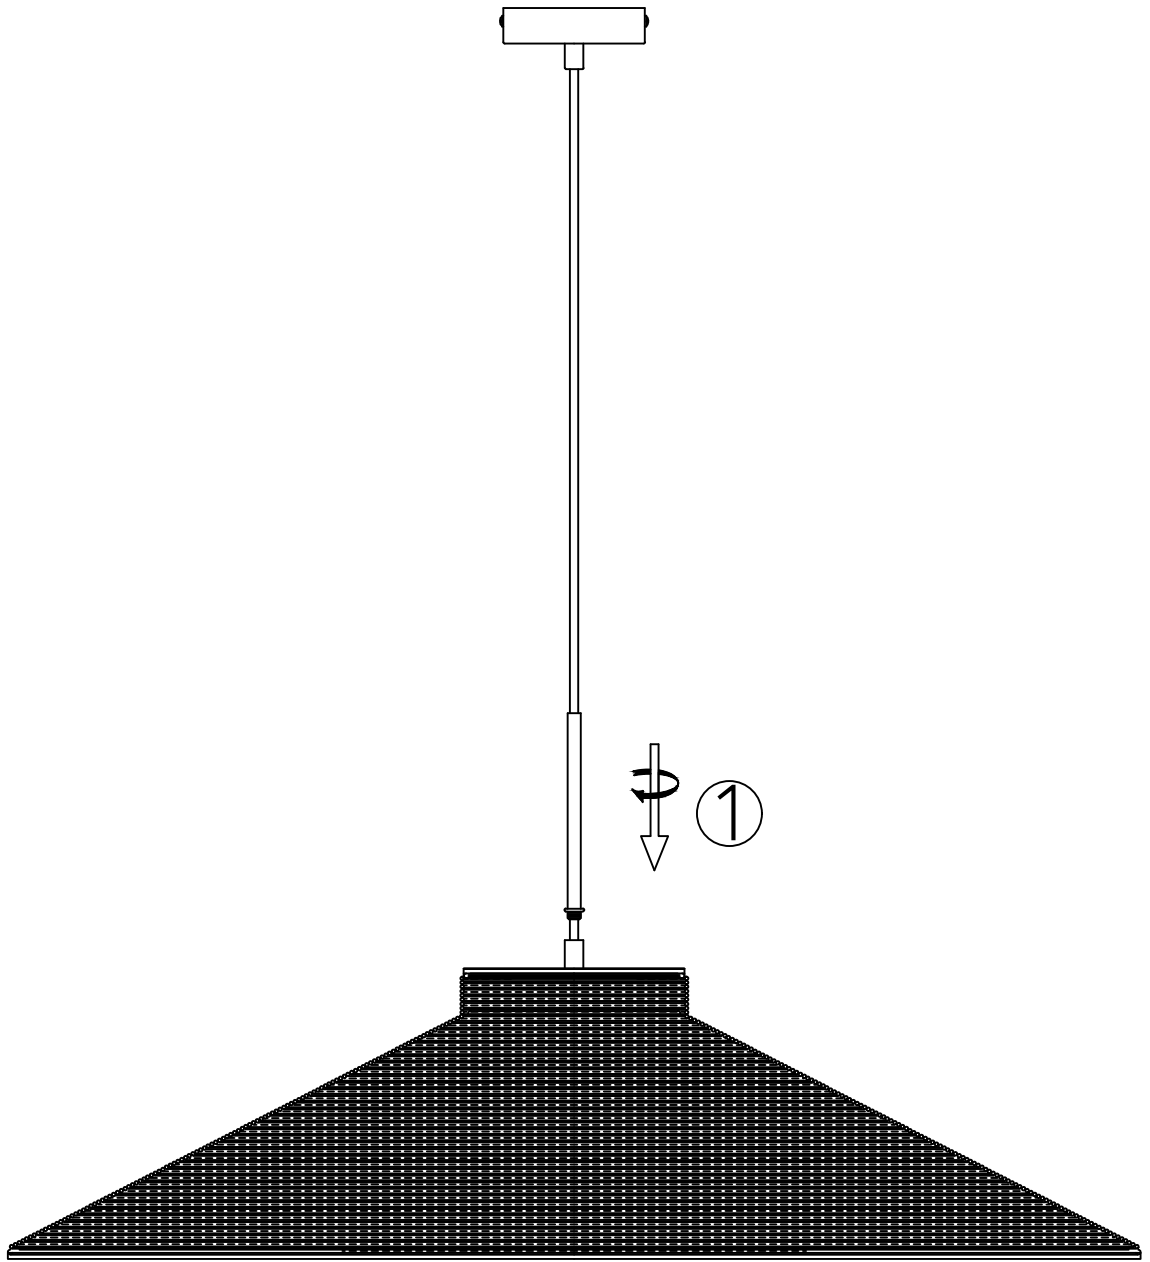

# Chand Ceiling Light Trapeze

Hübsch  
DANISH HOME INTERIOR & DESIGN

x 2

x 2

x 2

x 1

x 1

x 2

x 2

x 2

x 1

A

B

C

x 1

Model number:991601