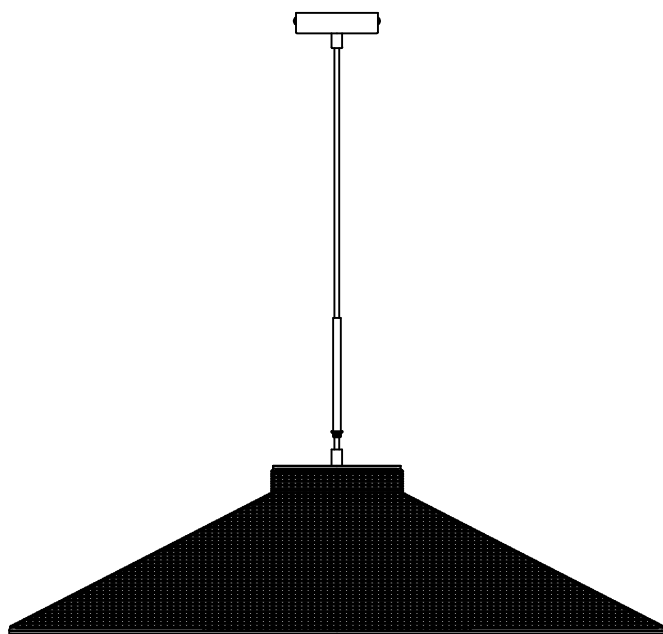

# Chand Ceiling Light Trapeze

Hübsch  
DANISH HOME INTERIOR & DESIGN

x 2

x 2

x 2

x 1

x 1

x 2

x 2

x 2

x 1

A

B

C

x 1

Model number:991601