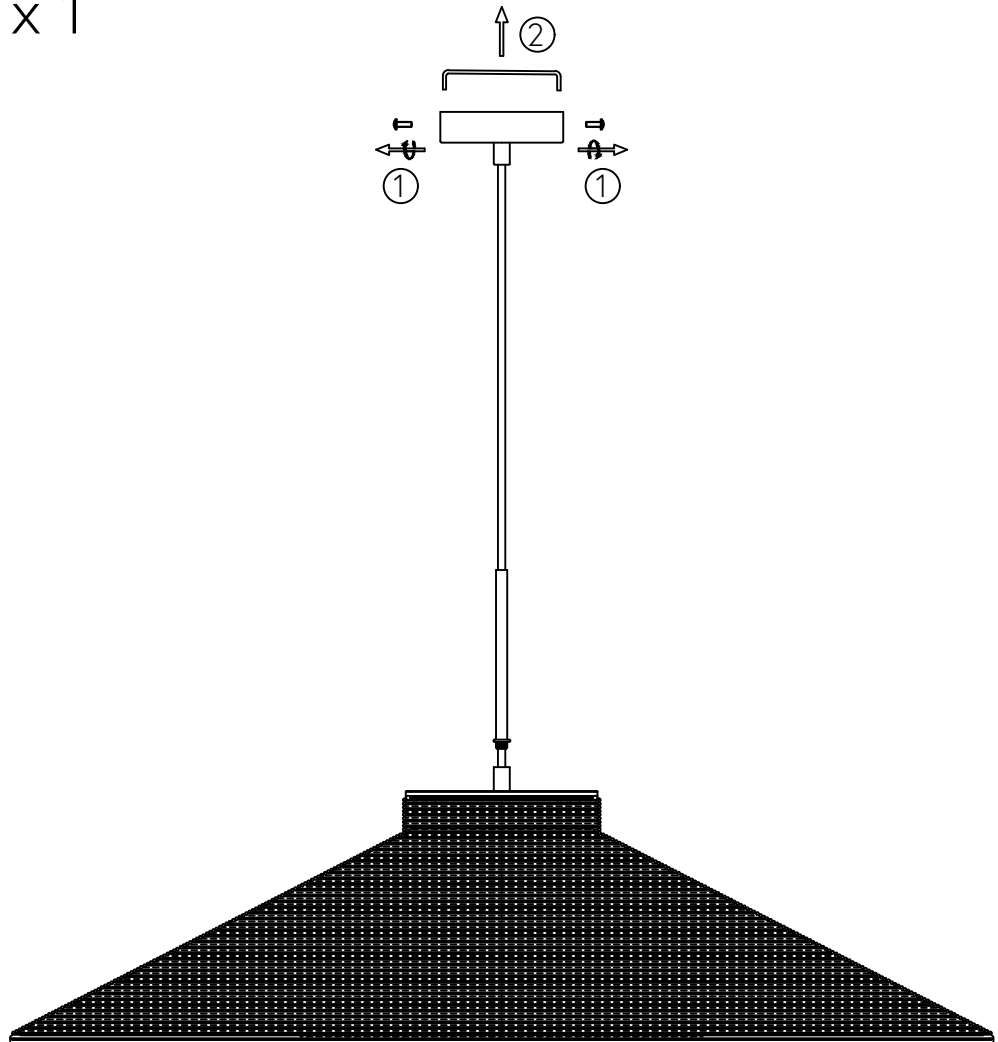

# Chand Ceiling Light Trapeze

Hübsch  
DANISH HOME INTERIOR & DESIGN

x 2

x 2

x 2

x 1

x 1

x 2

x 2

x 2

x 1

A

B

C

x 1

Model number:991601