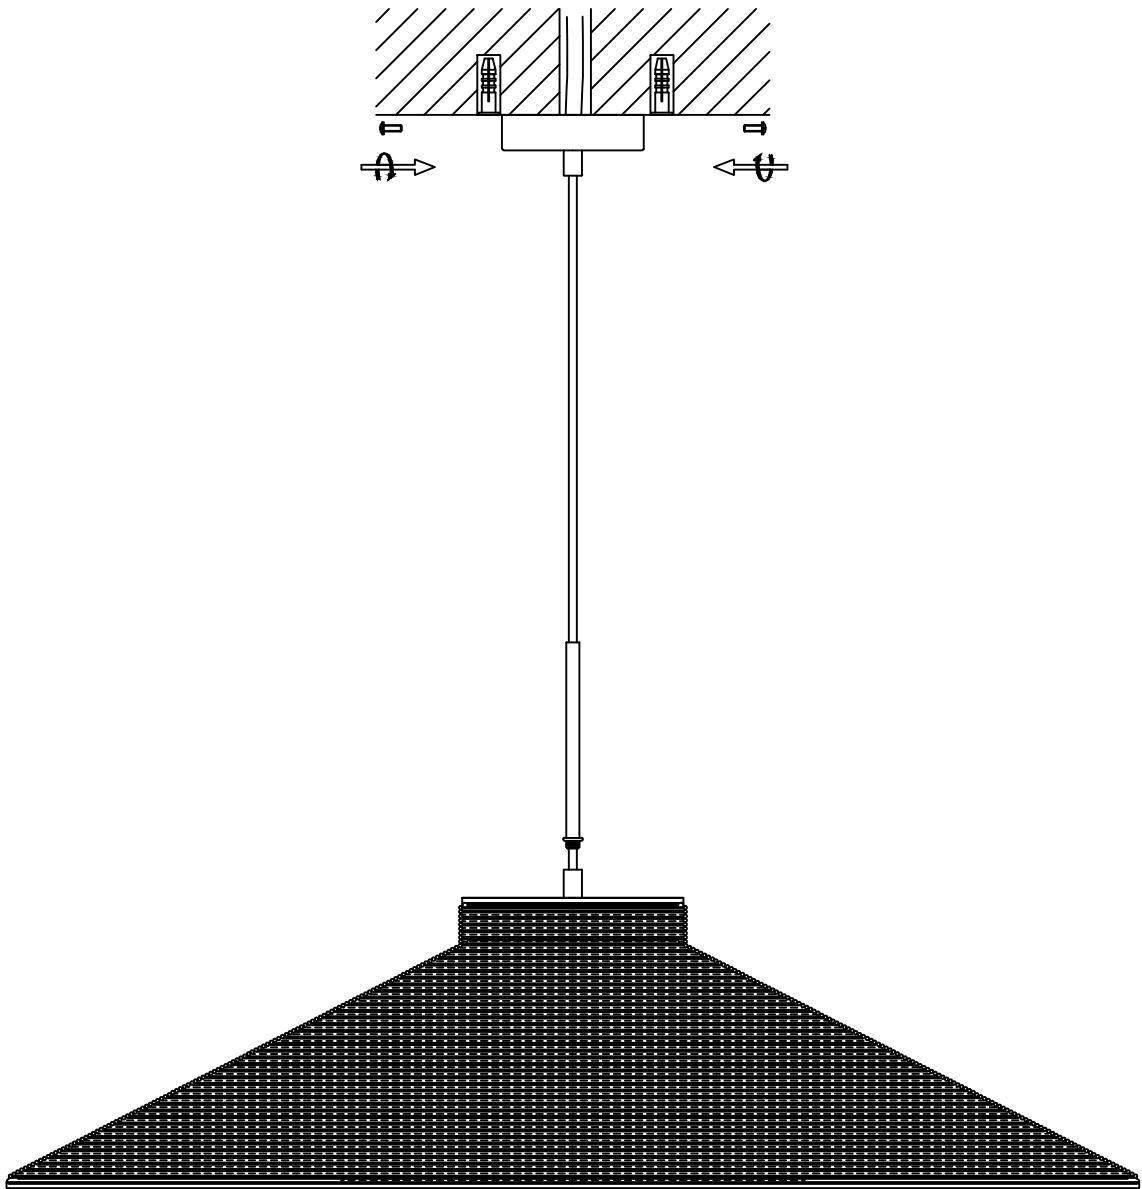

# Chand Ceiling Light Trapeze

Hübsch  
DANISH HOME INTERIOR & DESIGN

x 2

x 2

x 2

x 1

x 1

x 2

x 2

x 2

x 1

A

B

C

x 1

Model number:991601

220-240V~ 50Hz

E27 MAX.15W LED Bulb

Hübsch A/S,Hi-Park 381,DK-7400 Herning

[hubsch-interior.com](http://hubsch-interior.com)

#myhubsch @hubschinterior

Hübsch  
DANISH HOME INTERIOR & DESIGN