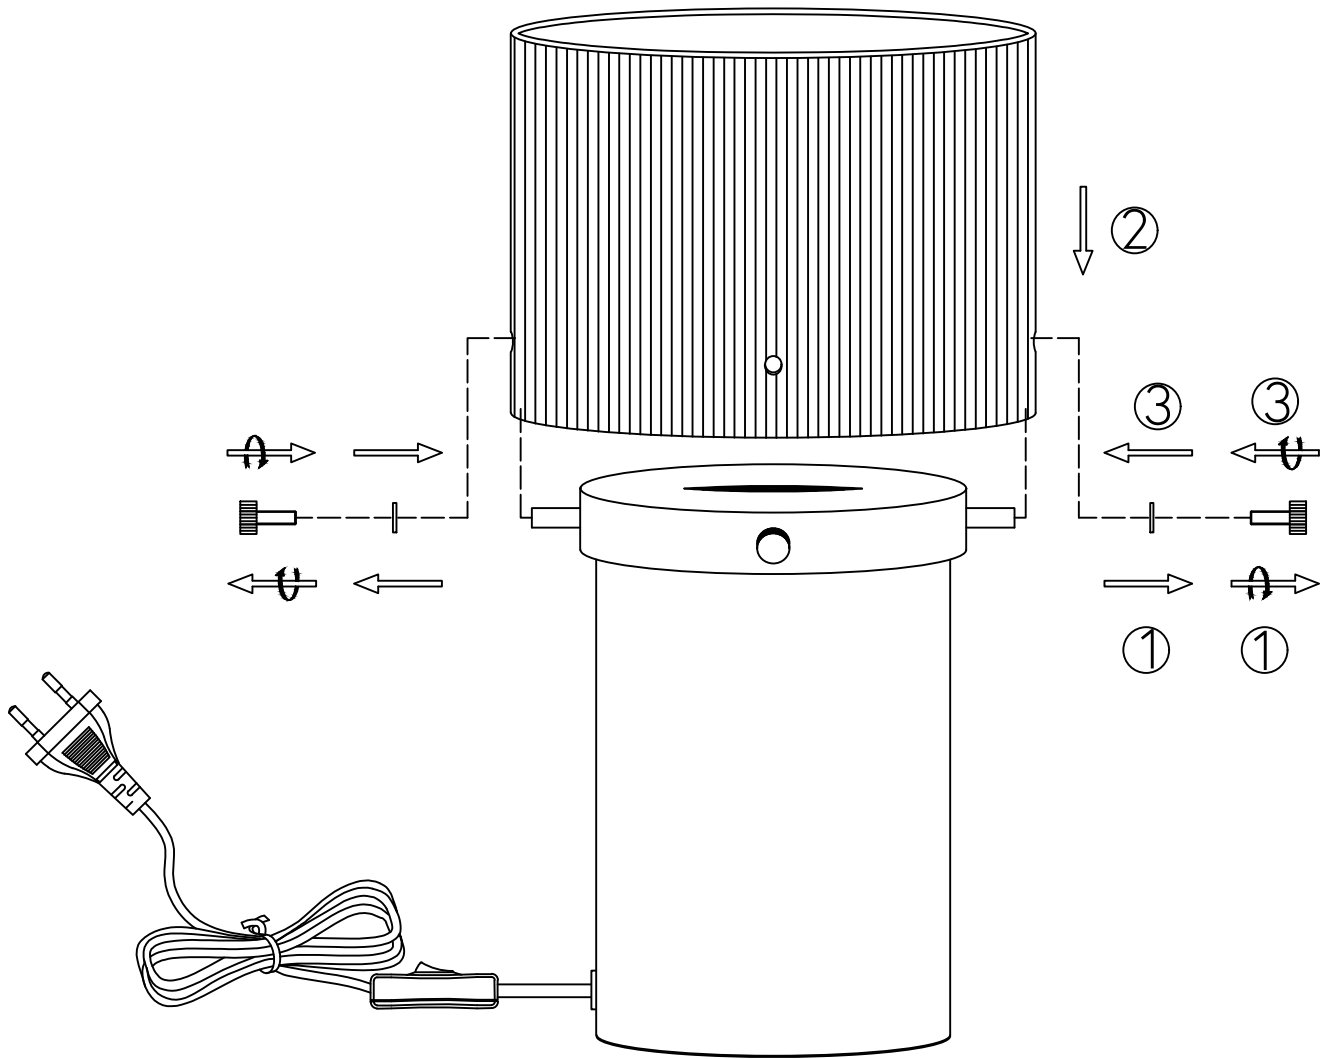

Revolve Table lamp

Hübsch
DANISH HOME INTERIOR & DESIGN

x 1

x 1

x 1

x 1

Model number:991510

220-240V 50Hz~

E14 MAX.15W LED bulb

Hübsch A/S,Hi-Park 381,DK-7400 Herning

hubsch-interior.com

#myhubsch @hubschinterior

Hübsch
DANISH HOME INTERIOR & DESIGN