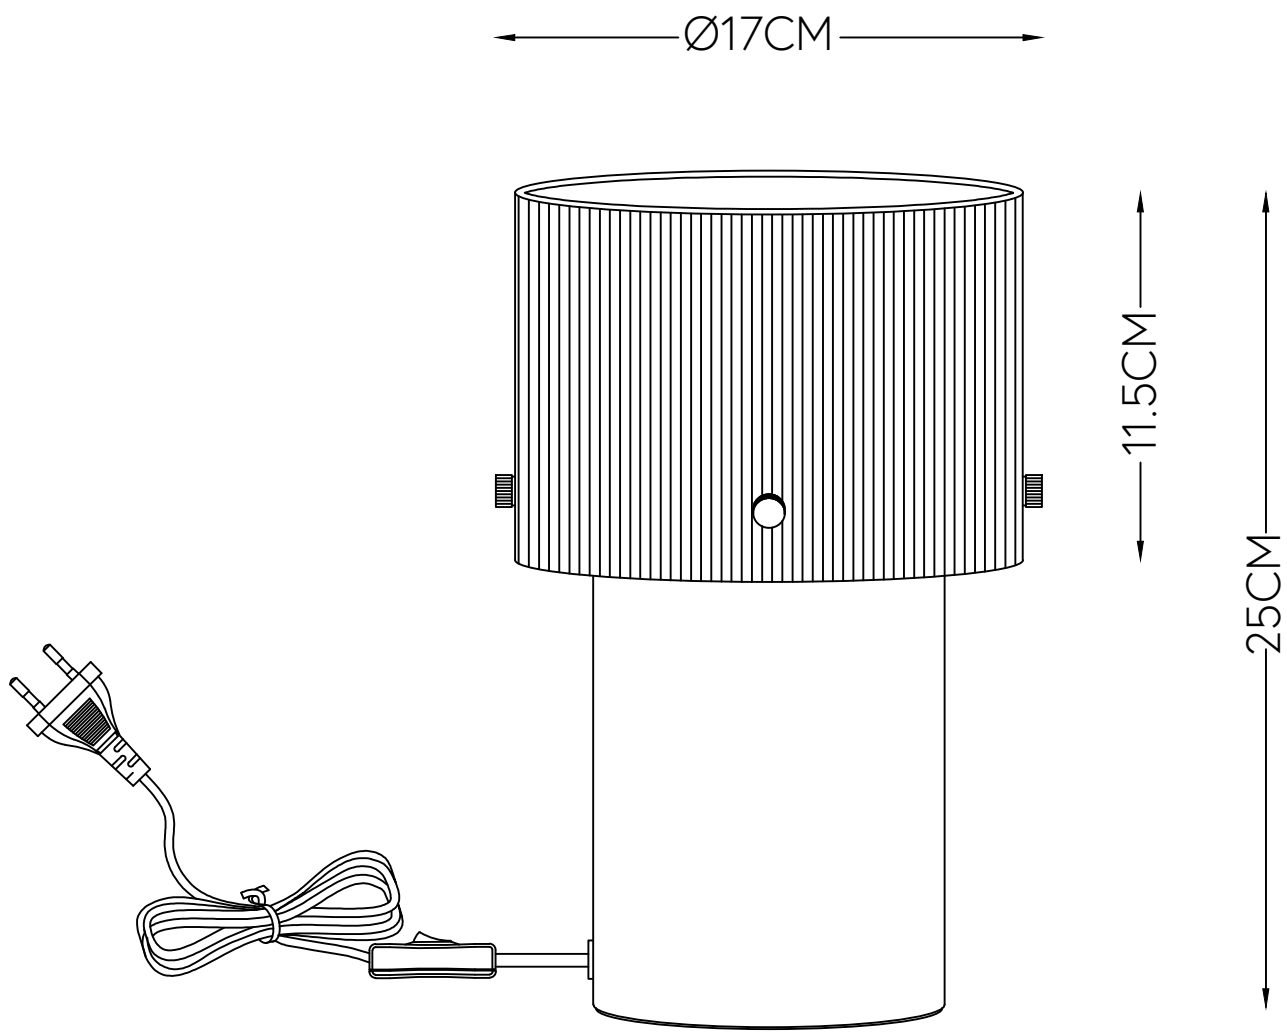

Revolve Table lamp

Hübsch
DANISH HOME INTERIOR & DESIGN

x 1

x 1

x 1

x 1

Model number:991510

220-240V 50Hz~

E14 MAX.15W LED bulb

Hübsch A/S,Hi-Park 381,DK-7400 Herning

hubsch-interior.com

#myhubsch @hubschinterior

Hübsch
DANISH HOME INTERIOR & DESIGN