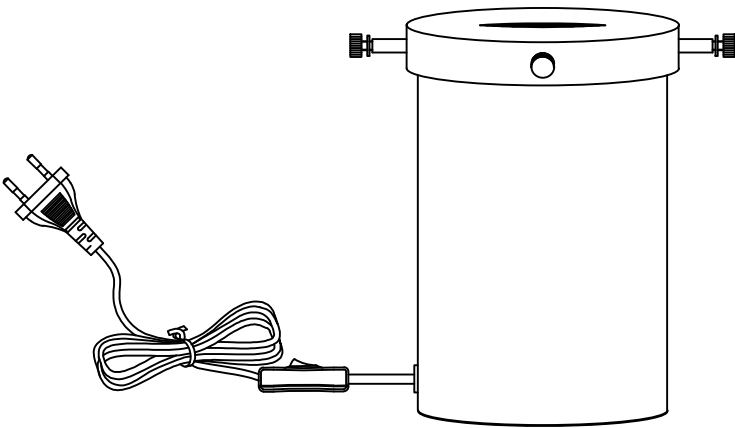

Revolve Table lamp

Hübsch
DANISH HOME INTERIOR & DESIGN

x 1

x 1

x 1

x 1

Model number:991510

220-240V 50Hz~

E14 MAX.15W LED bulb

Hübsch A/S,Hi-Park 381,DK-7400 Herning

hubsch-interior.com

#myhubsch @hubschinterior

Hübsch
DANISH HOME INTERIOR & DESIGN