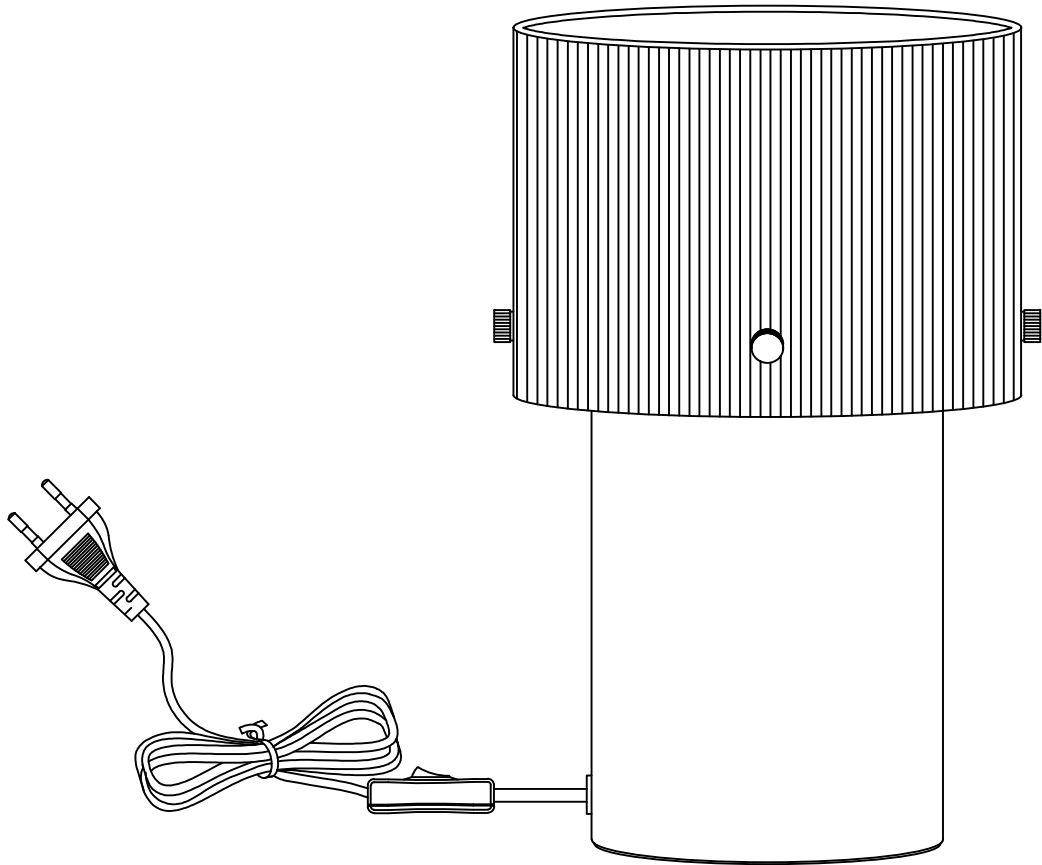

Revolve Table lamp

Hübsch
DANISH HOME INTERIOR & DESIGN

x 1

x 1

x 1

x 1

Model number:991510

220-240V 50Hz~

E14 MAX.15W LED bulb

Hübsch A/S,Hi-Park 381,DK-7400 Herning

hubsch-interior.com

#myhubsch @hubschinterior

Hübsch
DANISH HOME INTERIOR & DESIGN