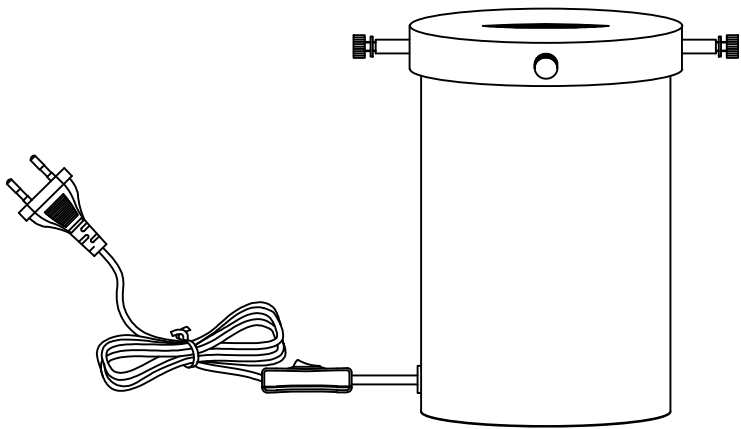

Revolve Table lamp

Hübsch
DANISH HOME INTERIOR & DESIGN

x 1

x 1

x 1

x 1

Model number:991510

220-240V 50Hz~

E14 MAX.15W LED bulb

Hübsch A/S,Hi-Park 381,DK-7400 Herning

hubsch-interior.com

#myhubsch @hubschinterior

Hübsch
DANISH HOME INTERIOR & DESIGN