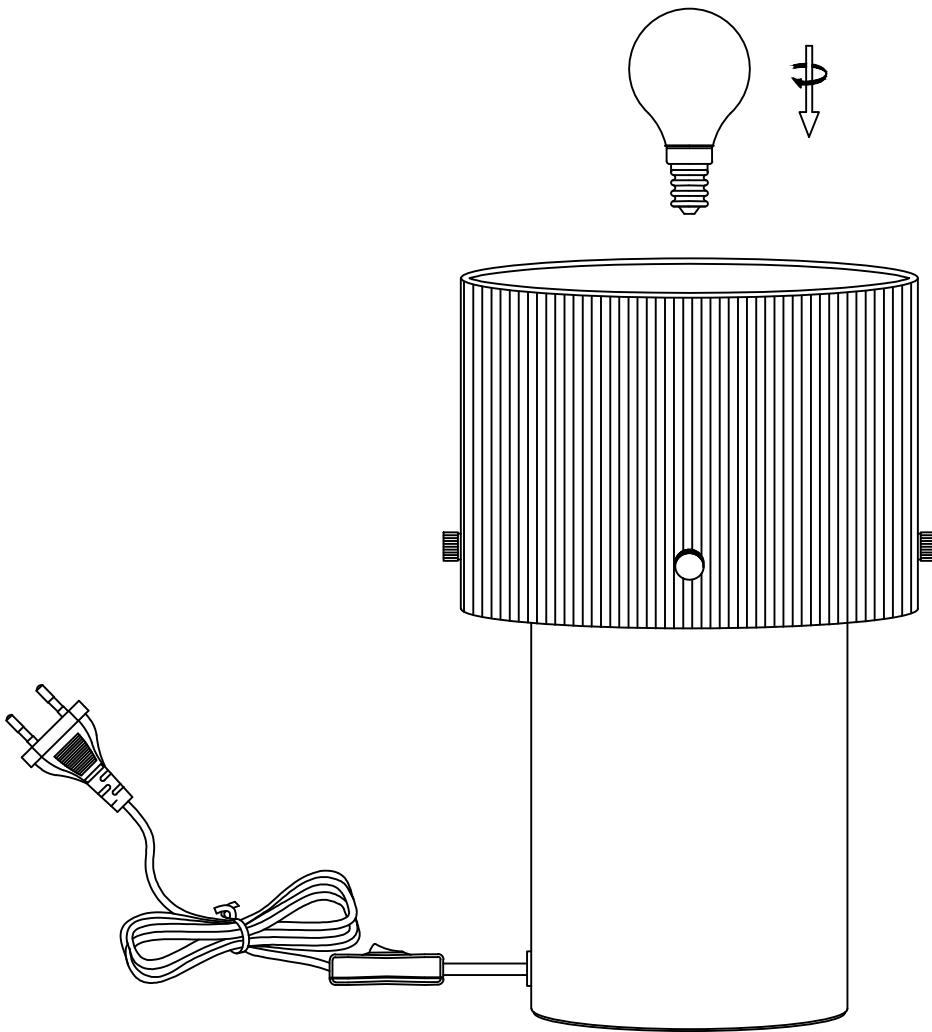

Revolve Table lamp

Hübsch
DANISH HOME INTERIOR & DESIGN

x 1

x 1

x 1

x 1

Model number:991510

220-240V 50Hz~

E14 MAX.15W LED bulb

Hübsch A/S,Hi-Park 381,DK-7400 Herning

hubsch-interior.com

#myhubsch @hubschinterior

Hübsch
DANISH HOME INTERIOR & DESIGN