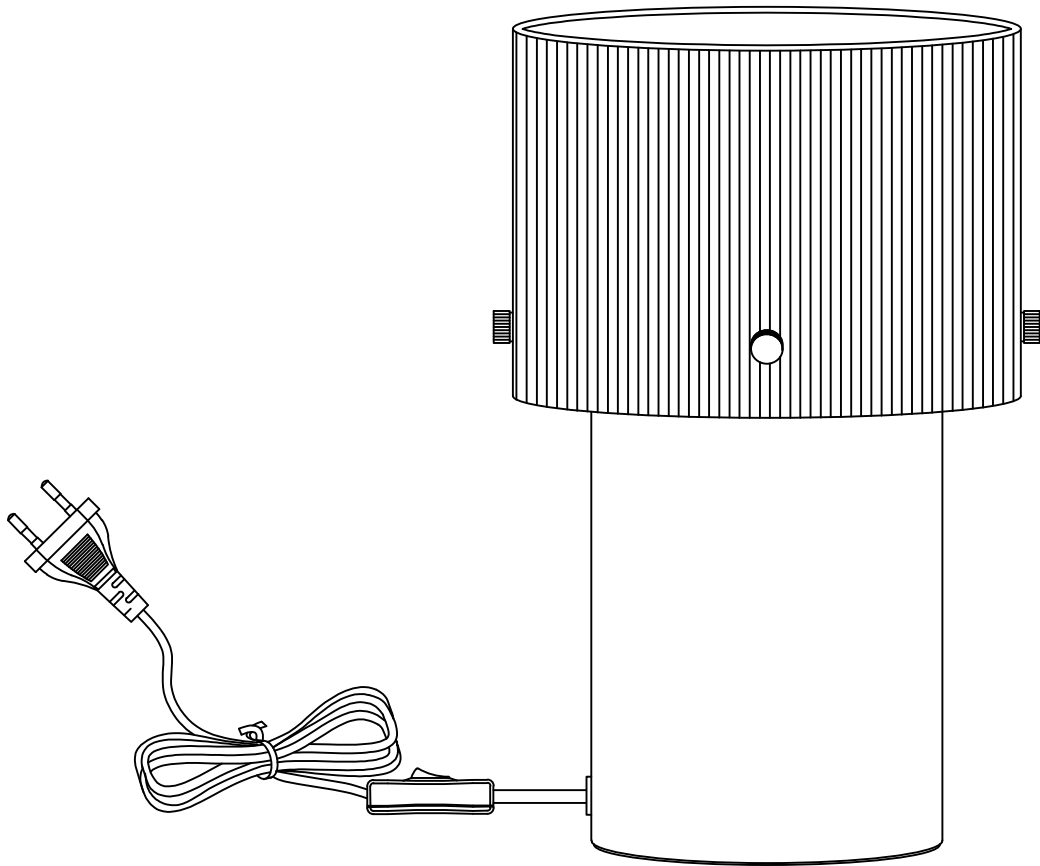

Revolve Table lamp

Hübsch
DANISH HOME INTERIOR & DESIGN

x 1

x 1

x 1

x 1

Model number:991510

220-240V 50Hz~

E14 MAX.15W LED bulb

Hübsch A/S,Hi-Park 381,DK-7400 Herning

hubsch-interior.com

#myhubsch @hubschinterior

Hübsch
DANISH HOME INTERIOR & DESIGN