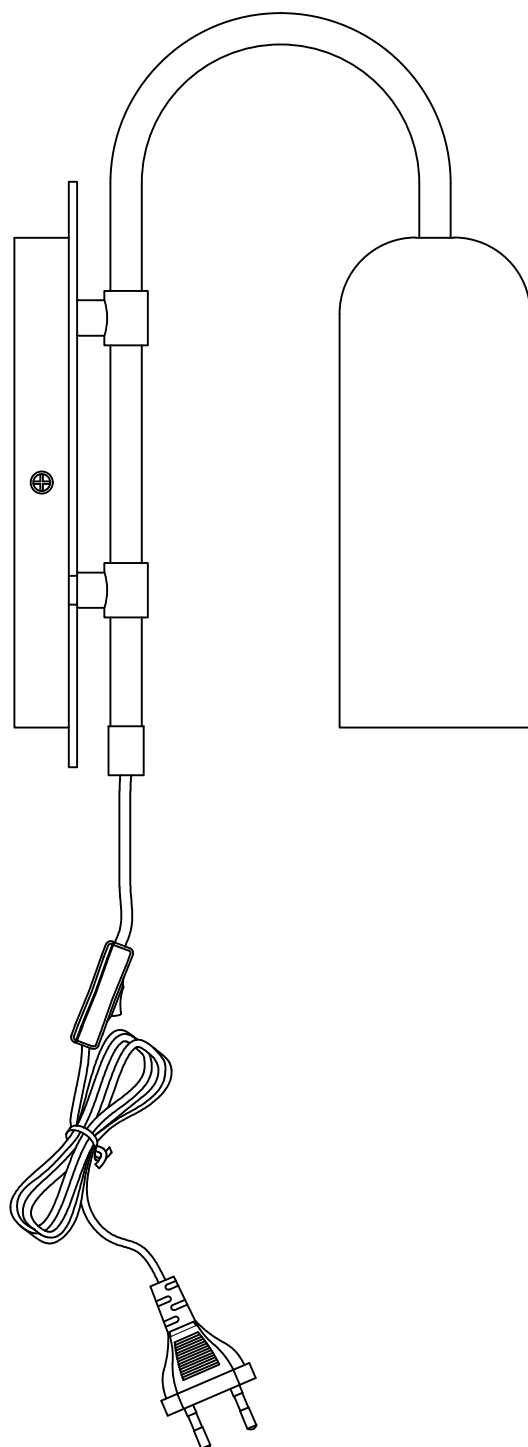

Zenith Wall Lamp

Hübsch
DANISH HOME INTERIOR & DESIGN

x 1

x 2

x 2

x 2

x 1

Model number:991507

220-240V~50Hz

E14 MAX.15W LED Bulb

Hübsch A/S,Hi-Park 381,DK-7400 Herning

hubsch-interior.com

#myhubsch @hubschinterior

Hübsch
DANISH HOME INTERIOR & DESIGN