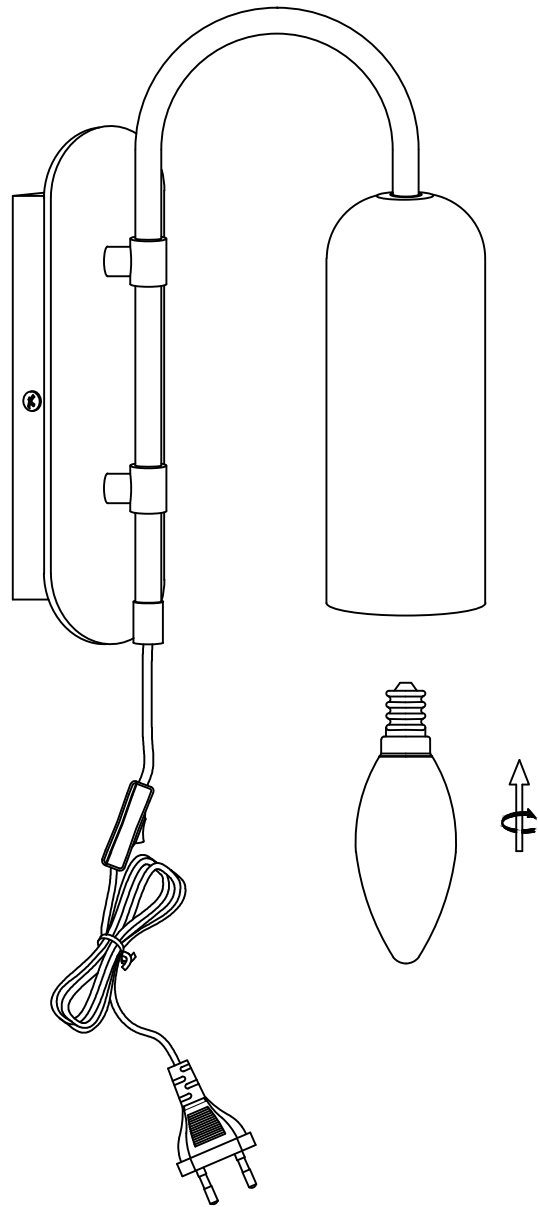

Zenith Wall Lamp

Hübsch
DANISH HOME INTERIOR & DESIGN

x 1

x 2

x 2

x 2

x 1

Model number:991507

220-240V~50Hz

E14 MAX.15W LED Bulb

Hübsch A/S,Hi-Park 381,DK-7400 Herning

hubsch-interior.com

#myhubsch @hubschinterior

Hübsch
DANISH HOME INTERIOR & DESIGN