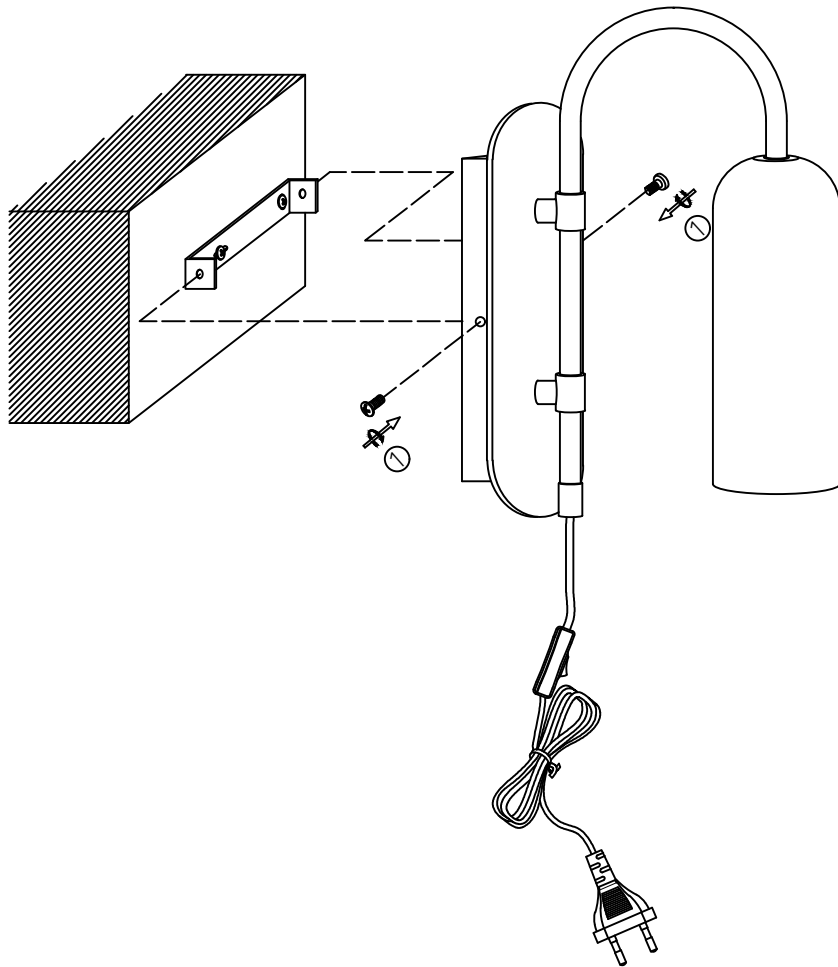

Zenith Wall Lamp

Hübsch
DANISH HOME INTERIOR & DESIGN

x 1

x 2

x 2

x 2

x 1

Model number:991507

220-240V~50Hz

E14 MAX.15W LED Bulb

Hübsch A/S,Hi-Park 381,DK-7400 Herning

hubsch-interior.com

#myhubsch @hubschinterior

Hübsch
DANISH HOME INTERIOR & DESIGN