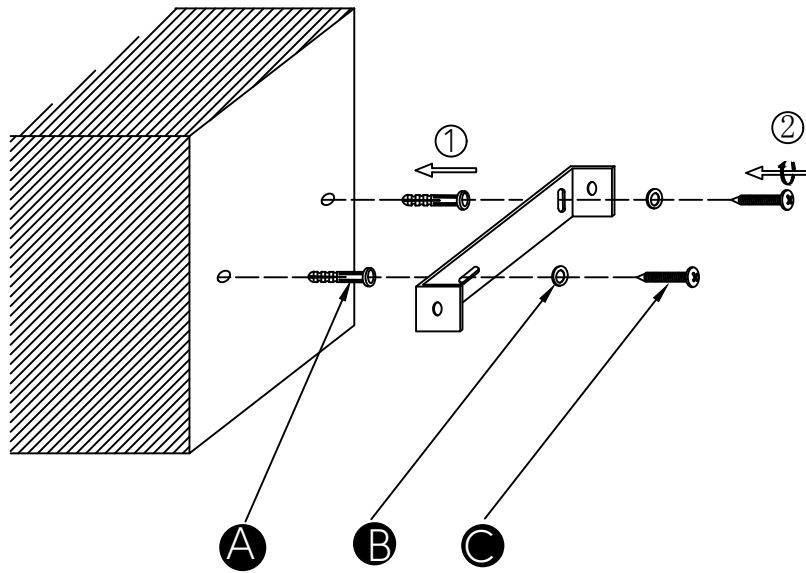

Zenith Wall Lamp

Hübsch
DANISH HOME INTERIOR & DESIGN

x 1

x 2

x 2

x 2

x 1

Model number:991507

220-240V~50Hz

E14 MAX.15W LED Bulb

Hübsch A/S,Hi-Park 381,DK-7400 Herning

hubsch-interior.com

#myhubsch @hubschinterior

Hübsch
DANISH HOME INTERIOR & DESIGN