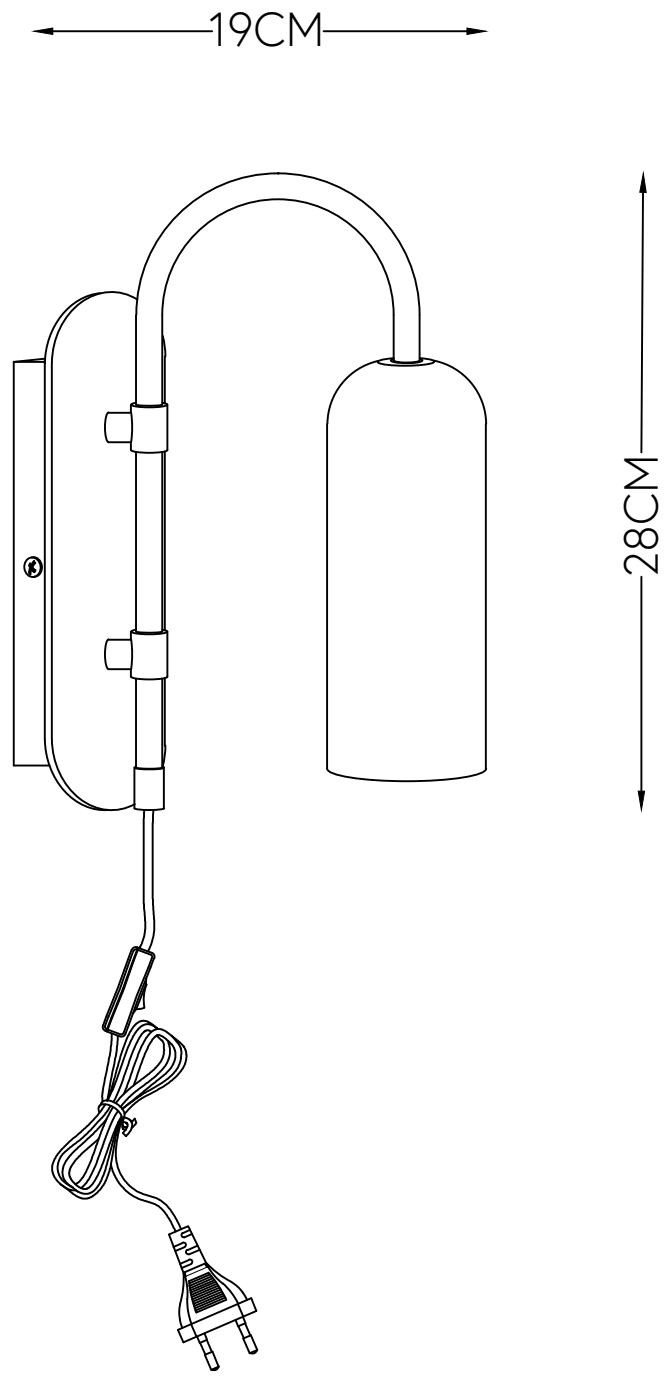

Zenith Wall Lamp

Hübsch
DANISH HOME INTERIOR & DESIGN

x 1

x 2

x 2

x 2

x 1

Model number:991507

220-240V~50Hz

E14 MAX.15W LED Bulb

Hübsch A/S,Hi-Park 381,DK-7400 Herning

hubsch-interior.com

#myhubsch @hubschinterior

Hübsch
DANISH HOME INTERIOR & DESIGN