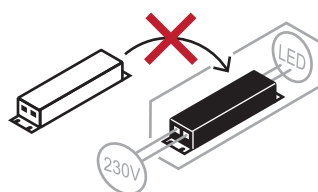

Zenith Wall Lamp

Hübsch
DANISH HOME INTERIOR & DESIGN

x 1

x 2

x 2

x 2

x 1

Model number:991507