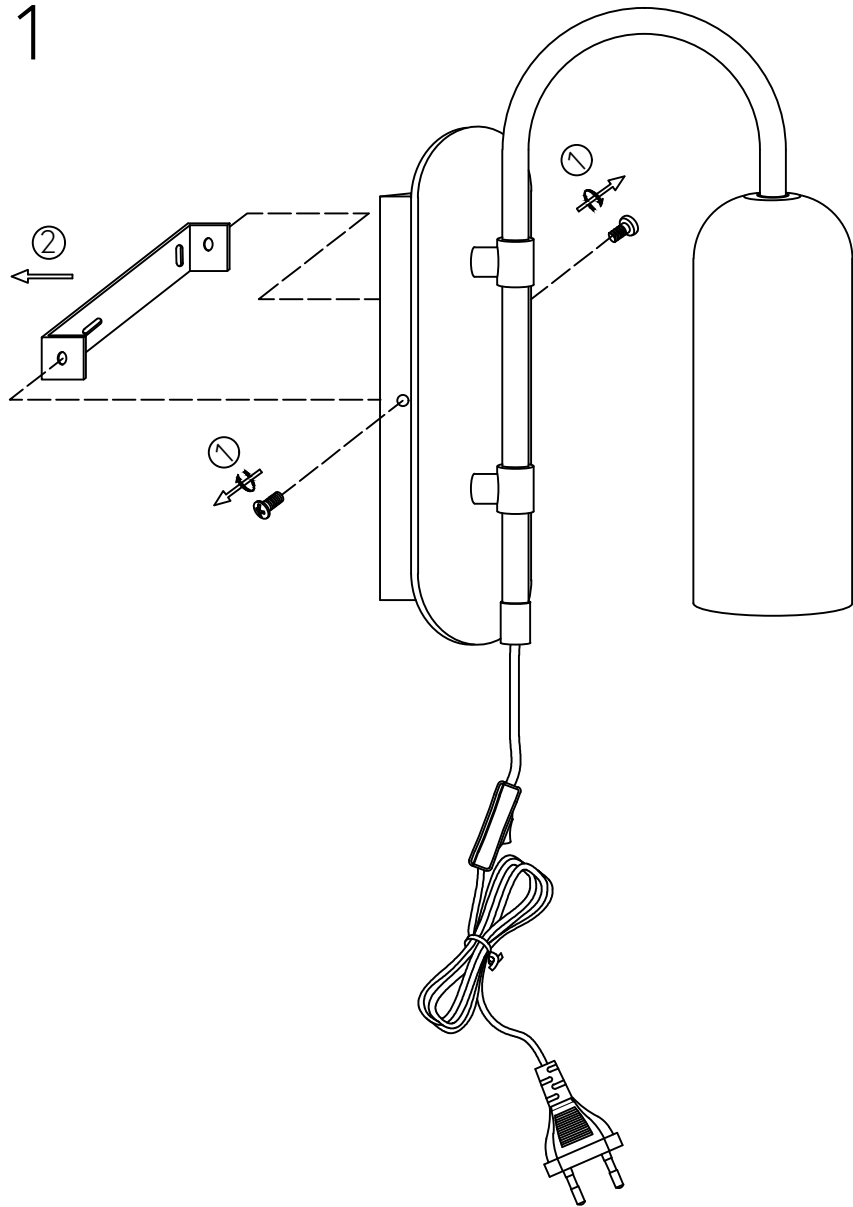

Zenith Wall Lamp

Hübsch
DANISH HOME INTERIOR & DESIGN

x 1

x 2

x 2

x 2

x 1

Model number:991507

220-240V~50Hz

E14 MAX.15W LED Bulb

Hübsch A/S,Hi-Park 381,DK-7400 Herning

hubsch-interior.com

#myhubsch @hubschinterior

Hübsch
DANISH HOME INTERIOR & DESIGN