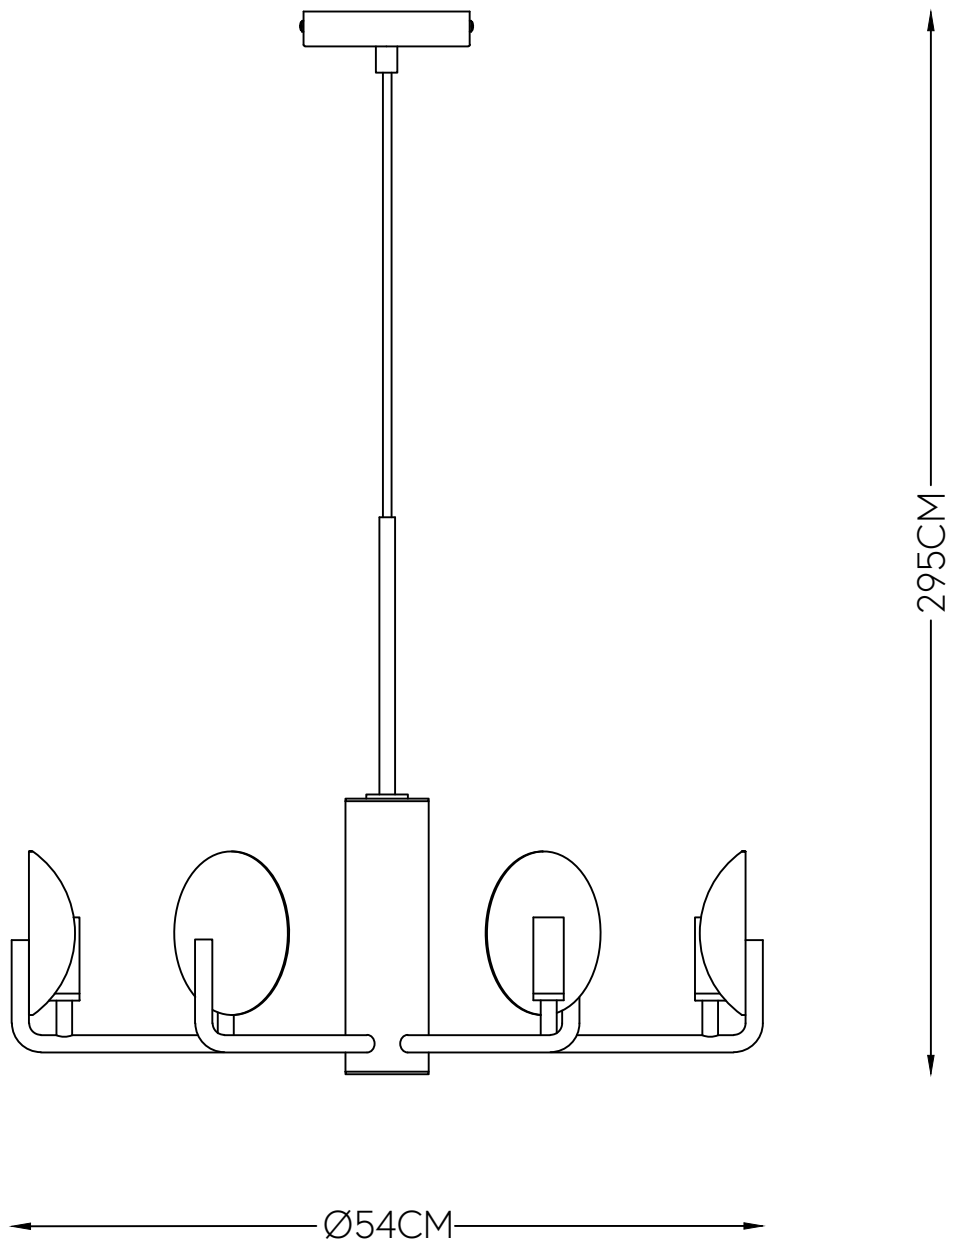

Pomp Chandelier

Hübsch
DANISH HOME INTERIOR & DESIGN

x 2

x 2

x 2

x 1

x 2

Model number:991403

220-240V~ 50Hz

G9 MAX.3.5W LED Bulb

Hübsch A/S,Hi-Park 381,DK-7400 Herning

#myhubsch @hubschinterior

Hübsch
DANISH HOME INTERIOR & DESIGN