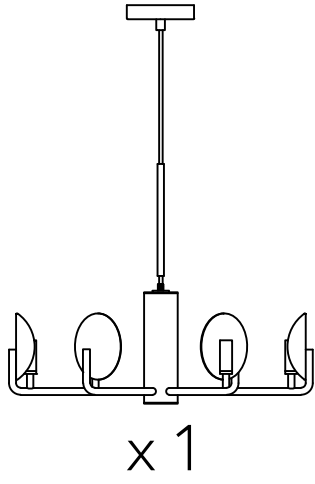

Pomp Chandelier

Hübsch
DANISH HOME INTERIOR & DESIGN

x 2

x 2

x 2

x 1

x 2

Model number:991403

220-240V~ 50Hz

G9 MAX.3.5W LED Bulb

Hübsch A/S,Hi-Park 381,DK-7400 Herning

#myhubsch @hubschinterior

Hübsch
DANISH HOME INTERIOR & DESIGN