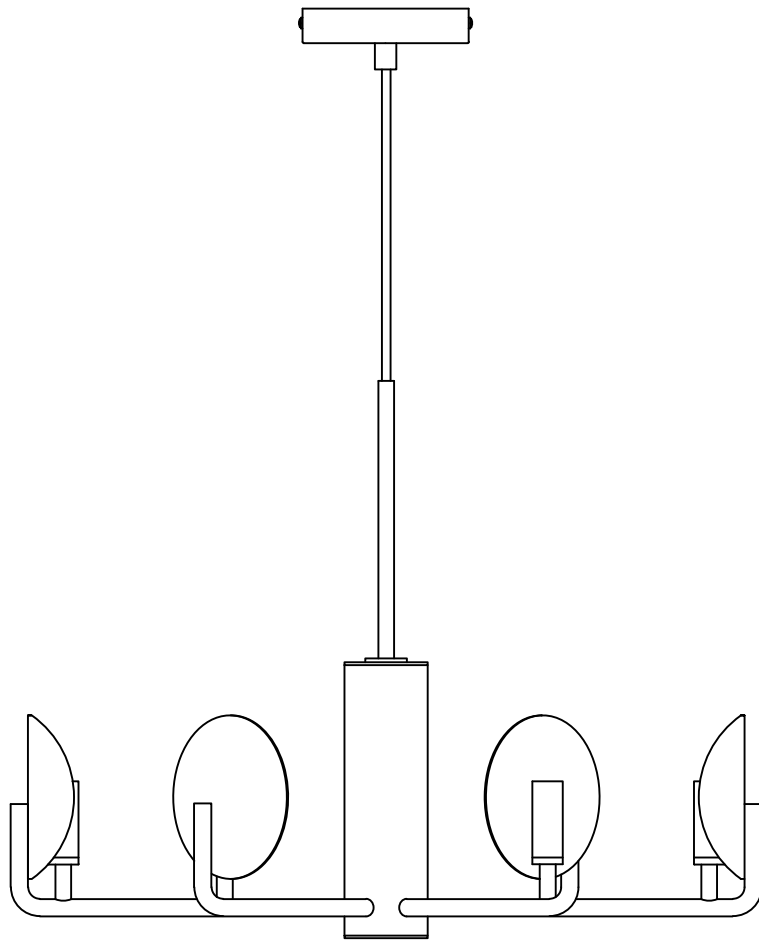

Pomp Chandelier

Hübsch
DANISH HOME INTERIOR & DESIGN

x 2

x 2

x 2

x 1

x 2

Model number:991403

220-240V~ 50Hz

G9 MAX.3.5W LED Bulb

Hübsch A/S,Hi-Park 381,DK-7400 Herning

#myhubsch @hubschinterior

Hübsch
DANISH HOME INTERIOR & DESIGN