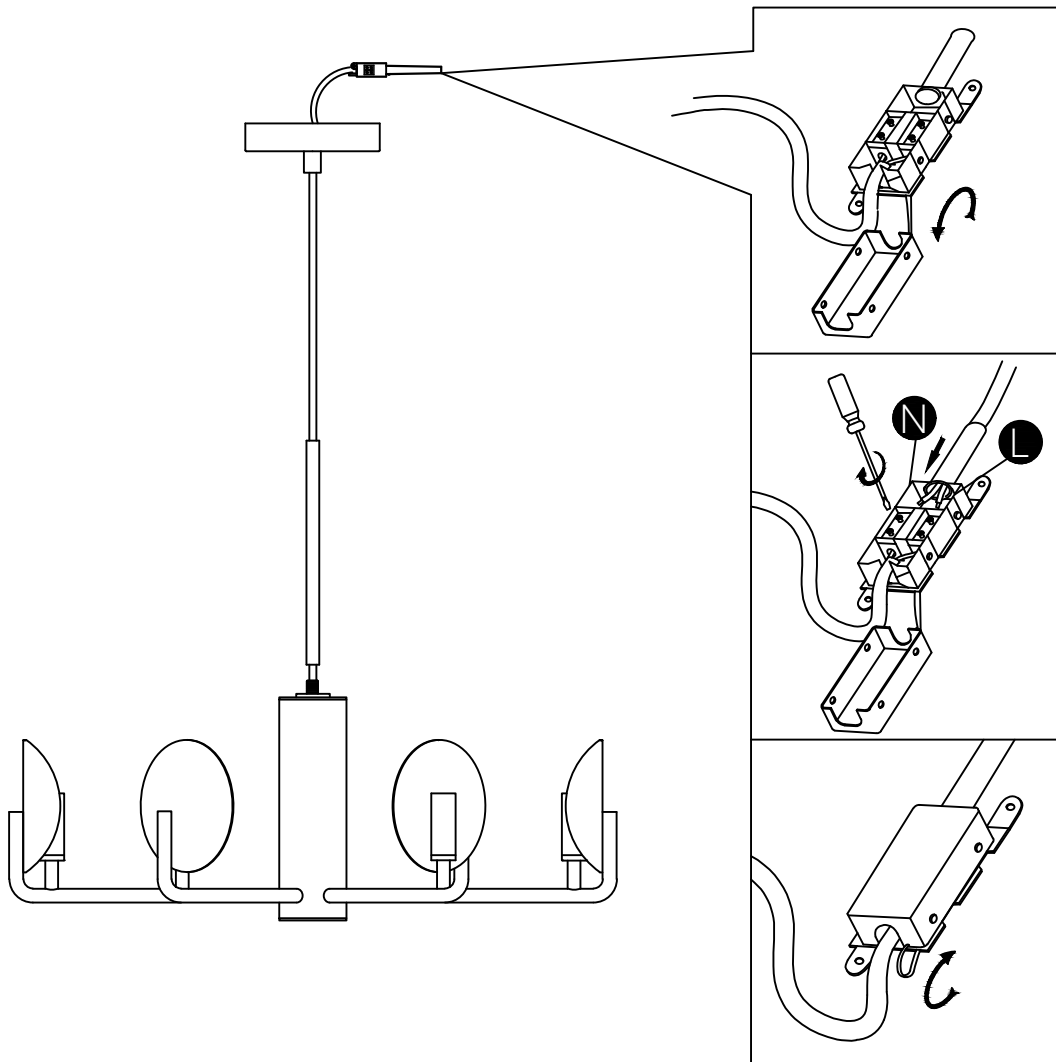

Pomp Chandelier

Hübsch
DANISH HOME INTERIOR & DESIGN

x 2

x 2

x 2

x 1

x 2

Model number:991403

220-240V~ 50Hz

G9 MAX.3.5W LED Bulb

Hübsch A/S,Hi-Park 381,DK-7400 Herning

#myhubsch @hubschinterior

Hübsch
DANISH HOME INTERIOR & DESIGN