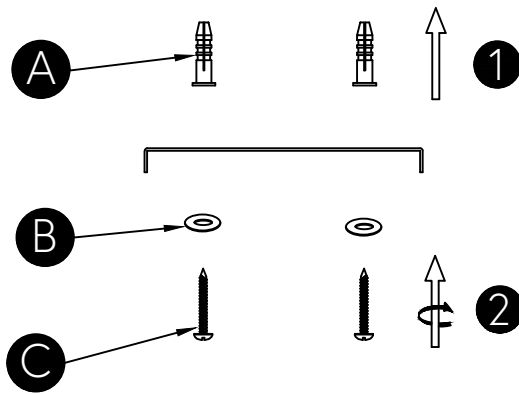

Pomp Chandelier

Hübsch
DANISH HOME INTERIOR & DESIGN

x 2

x 2

x 2

x 1

x 2

Model number:991403

220-240V~ 50Hz

G9 MAX.3.5W LED Bulb

Hübsch A/S,Hi-Park 381,DK-7400 Herning

#myhubsch @hubschinterior

Hübsch
DANISH HOME INTERIOR & DESIGN