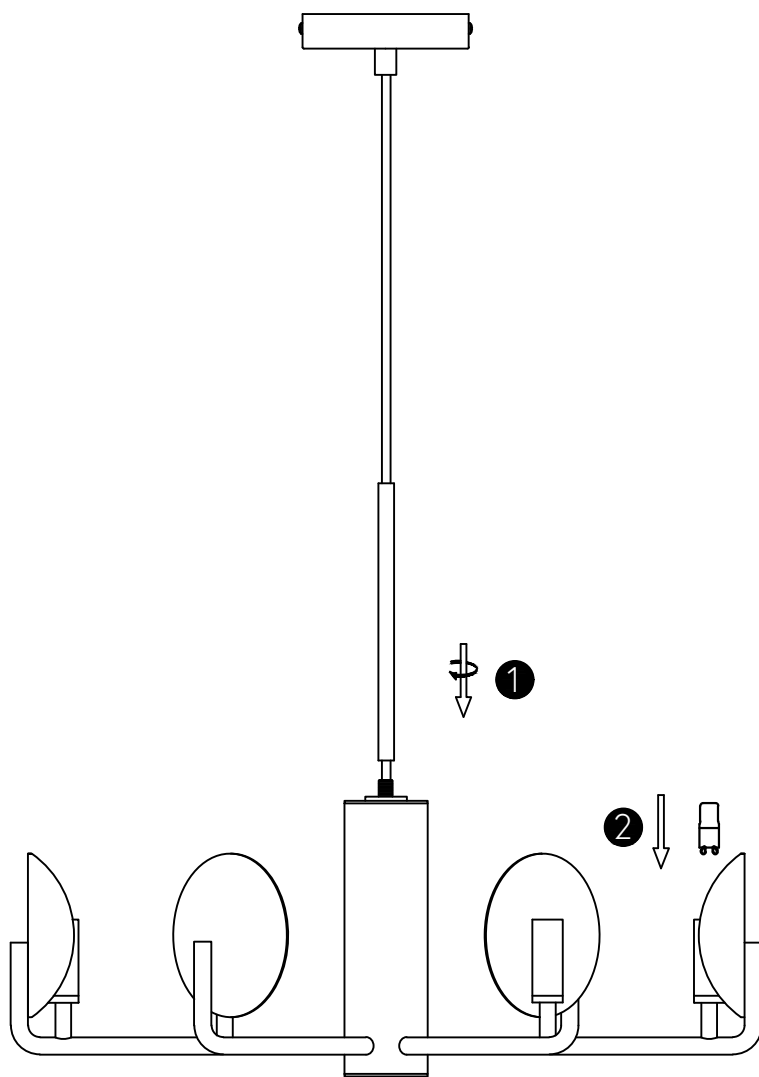

Pomp Chandelier

Hübsch
DANISH HOME INTERIOR & DESIGN

x 2

x 2

x 2

x 1

x 2

Model number:991403

220-240V~ 50Hz

G9 MAX.3.5W LED Bulb

Hübsch A/S,Hi-Park 381,DK-7400 Herning

#myhubsch @hubschinterior

Hübsch
DANISH HOME INTERIOR & DESIGN