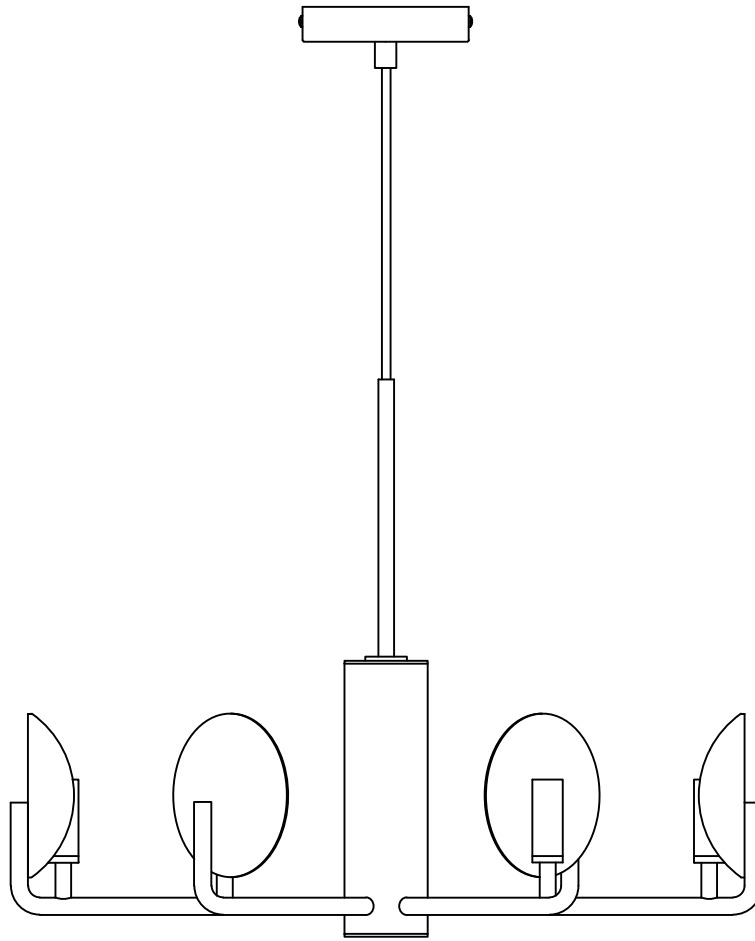

Pomp Chandelier

Hübsch
DANISH HOME INTERIOR & DESIGN

x 2

x 2

x 2

x 1

x 2

Model number:991403

220-240V~ 50Hz

G9 MAX.3.5W LED Bulb

Hübsch A/S,Hi-Park 381,DK-7400 Herning

#myhubsch @hubschinterior

Hübsch
DANISH HOME INTERIOR & DESIGN