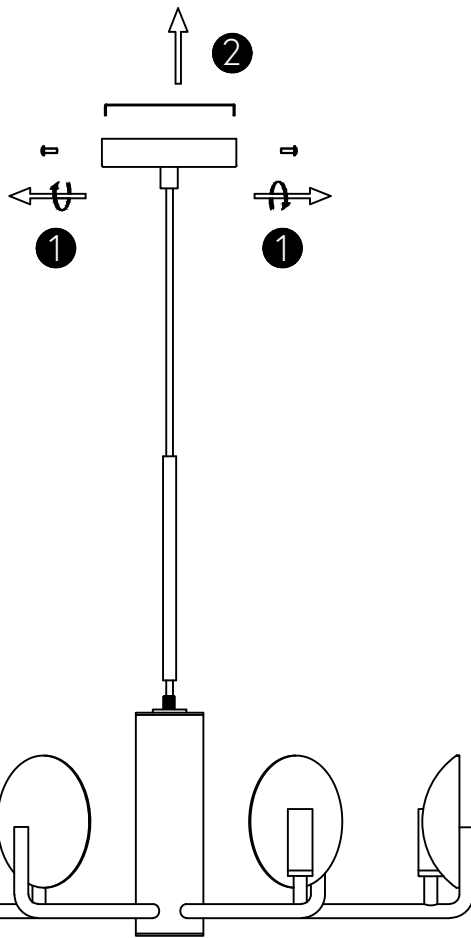

Pomp Chandelier

Hübsch
DANISH HOME INTERIOR & DESIGN

x 2

x 2

x 2

x 1

x 2

Model number:991403

220-240V~ 50Hz

G9 MAX.3.5W LED Bulb

Hübsch A/S,Hi-Park 381,DK-7400 Herning

#myhubsch @hubschinterior

Hübsch
DANISH HOME INTERIOR & DESIGN