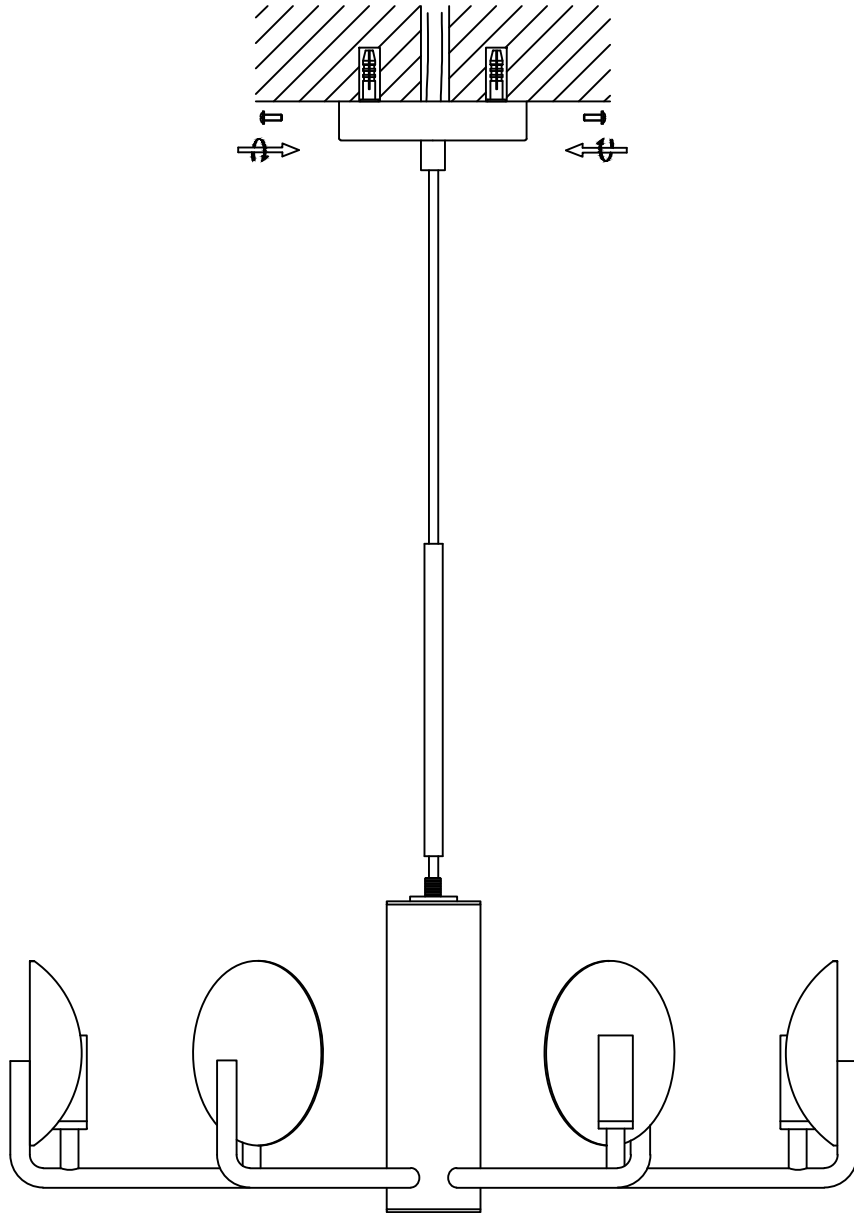

Pomp Chandelier

Hübsch
DANISH HOME INTERIOR & DESIGN

x 2

x 2

x 2

x 1

x 2

Model number:991403

220-240V~ 50Hz

G9 MAX.3.5W LED Bulb

Hübsch A/S,Hi-Park 381,DK-7400 Herning

#myhubsch @hubschinterior

Hübsch
DANISH HOME INTERIOR & DESIGN