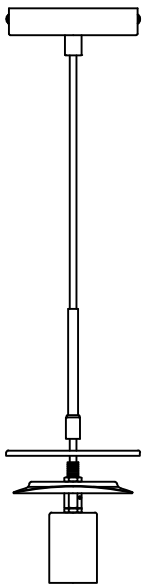

Muse Pendant Ø40

Hübsch
DANISH HOME INTERIOR & DESIGN

x 2

x 2

x 2

x 1

x 1

x 2

x 2

x 2

x 1

Model number:991399

220-240V~ 50Hz

E27 MAX.15W LED Bulb

Hübsch A/S,Hi-Park 381,DK-7400 Herning

hubsch-interior.com