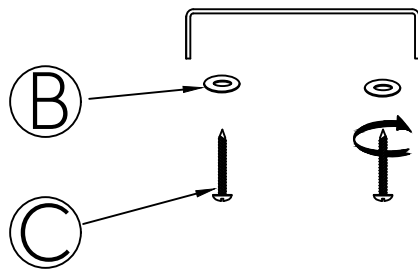

x 2

x 2

x 1

Model number:991399

220-240V~ 50Hz

E27 MAX.15W LED Bulb

Hübsch A/S,Hi-Park 381,DK-7400 Herning

hubsch-interior.com