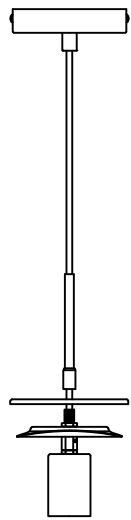

Muse Pendant Ø40

Hübsch
DANISH HOME INTERIOR & DESIGN

x 2

x 2

x 2

x 1

x 1

x 2

x 2

x 2

x 1

Model number:991399

220-240V~ 50Hz

E27 MAX.15W LED Bulb

Hübsch A/S,Hi-Park 381,DK-7400 Herning

hubsch-interior.com