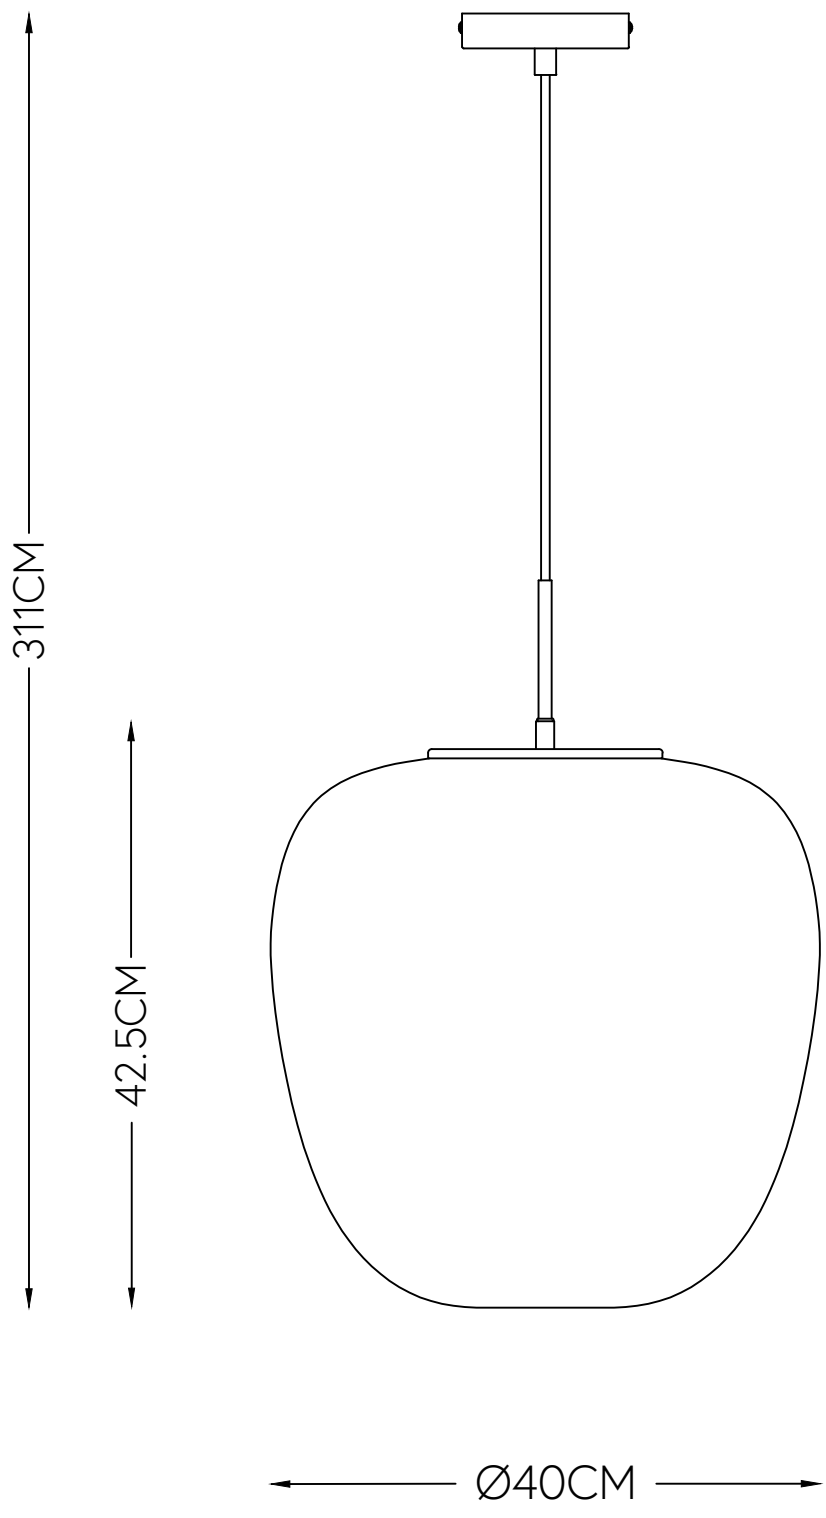

Muse Pendant Ø40

Hübsch
DANISH HOME INTERIOR & DESIGN

x 2

x 2

x 2

x 1

x 1

x 2

x 2

x 2

x 1

Model number:991399

220-240V~ 50Hz

E27 MAX.15W LED Bulb

Hübsch A/S,Hi-Park 381,DK-7400 Herning

hubsch-interior.com