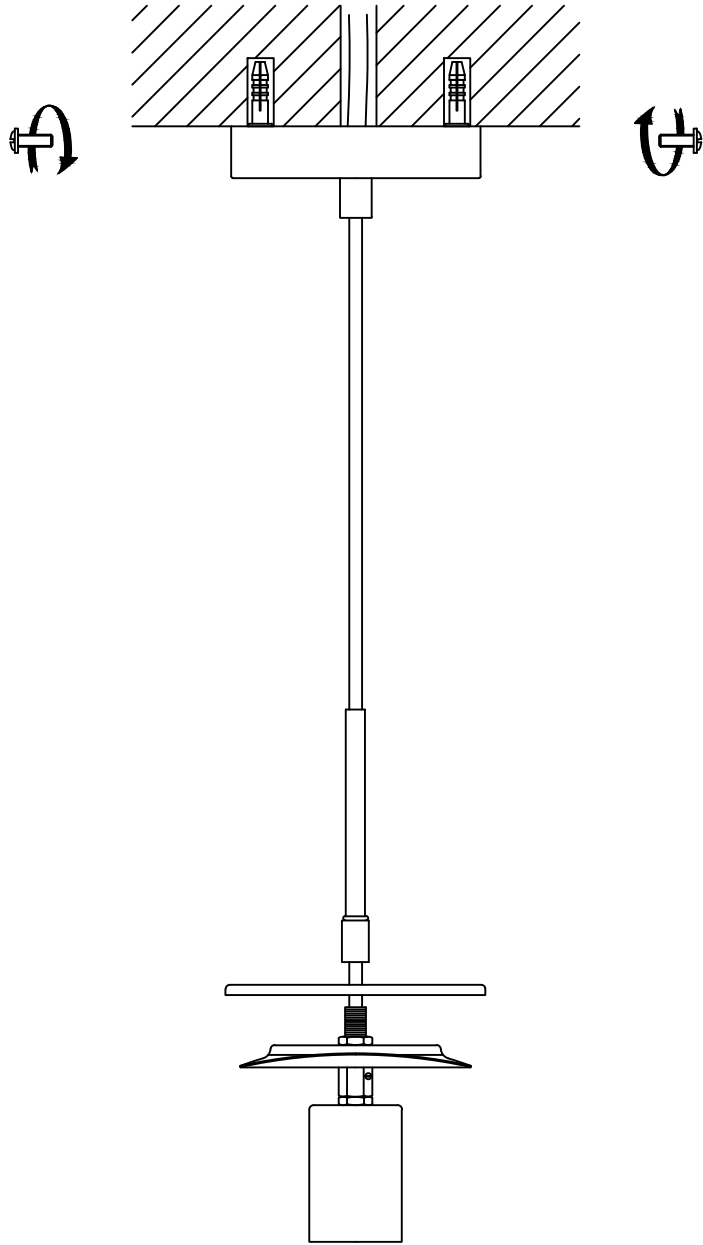

Muse Pendant Ø40

Hübsch
DANISH HOME INTERIOR & DESIGN

x 2

x 2

x 2

x 1

x 1

x 2

x 2

x 2

x 1

Model number:991399

220-240V~ 50Hz

E27 MAX.15W LED Bulb

Hübsch A/S,Hi-Park 381,DK-7400 Herning

hubsch-interior.com