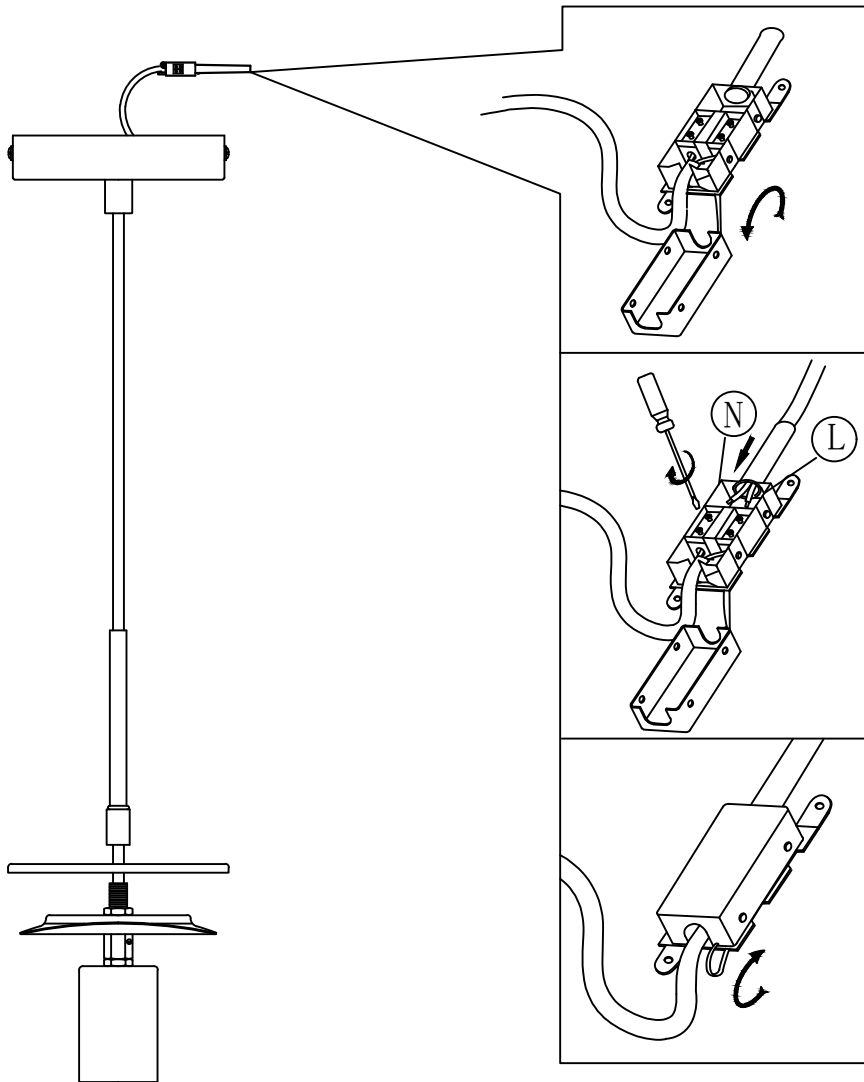

x 2

x 2

x 1

Model number:991399

220-240V~ 50Hz

E27 MAX.15W LED Bulb

Hübsch A/S,Hi-Park 381,DK-7400 Herning

hubsch-interior.com