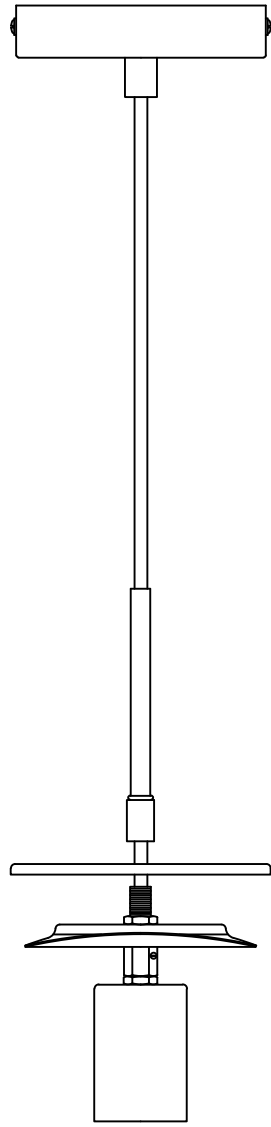

Muse Pendant Ø40

Hübsch
DANISH HOME INTERIOR & DESIGN

x 2

x 2

x 2

x 1

x 1

x 2

x 2

x 2

x 1

Model number:991399

220-240V~ 50Hz

E27 MAX.15W LED Bulb

Hübsch A/S,Hi-Park 381,DK-7400 Herning

hubsch-interior.com