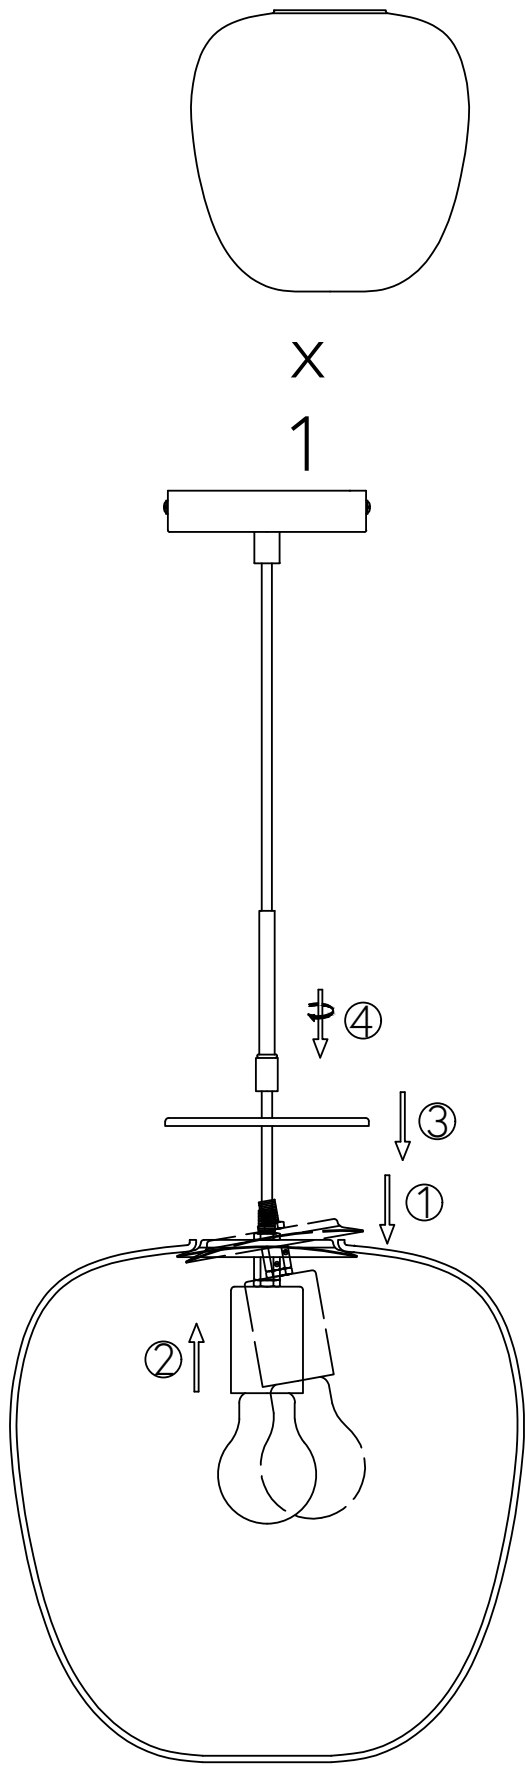

Muse Pendant Ø40

Hübsch
DANISH HOME INTERIOR & DESIGN

x 2

x 2

x 2

x 1

x 1

x 2

x 2

x 2

x 1

Model number:991399

220-240V~ 50Hz

E27 MAX.15W LED Bulb

Hübsch A/S,Hi-Park 381,DK-7400 Herning

hubsch-interior.com