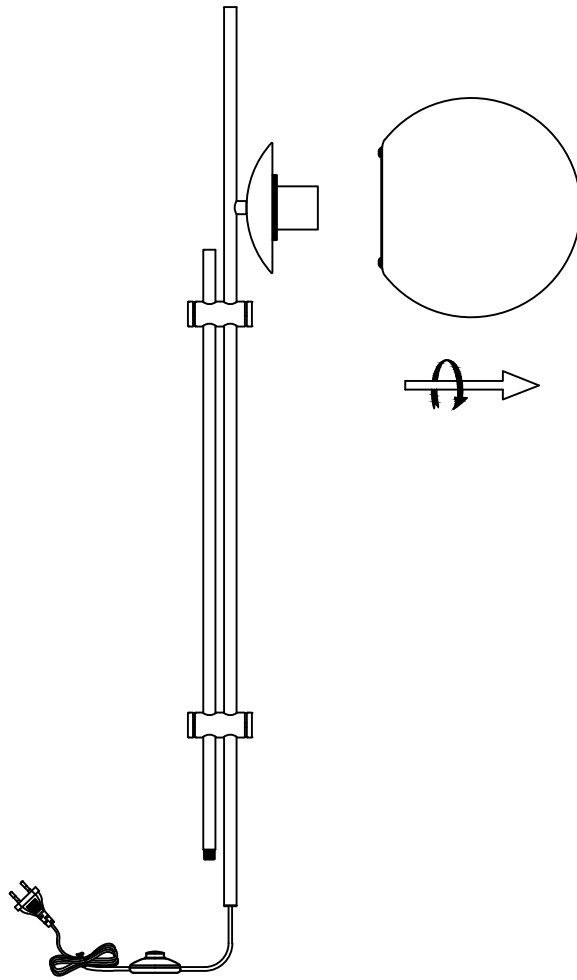

Bubble Floor Lamp

Hübsch
DANISH HOME INTERIOR & DESIGN

← 34CM →

Model number:991211

220-240V~50Hz

E27 MAX.15W LED bulb

Hübsch A/S,Hi-Park 381,DK-7400 Herning

IP20