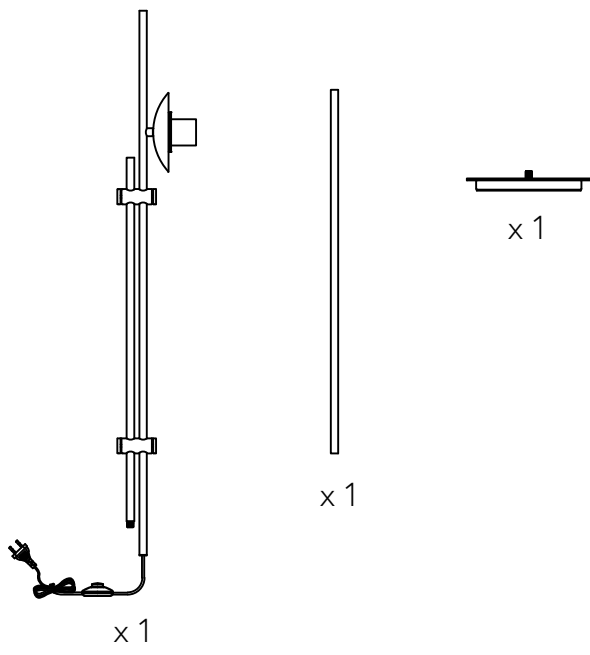

Bubble Floor Lamp

Hübsch
DANISH HOME INTERIOR & DESIGN

← 34CM →

Model number:991211

220-240V~50Hz

E27 MAX.15W LED bulb

Hübsch A/S,Hi-Park 381,DK-7400 Herning

IP20