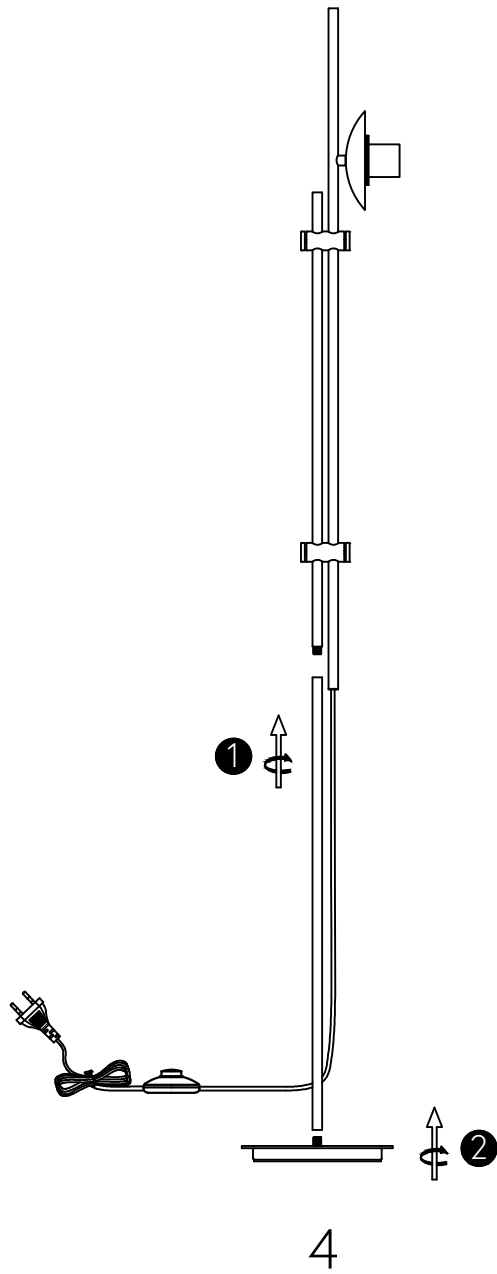

Bubble Floor Lamp

Hübsch
DANISH HOME INTERIOR & DESIGN

← 34CM →

Model number:991211

220-240V~50Hz

E27 MAX.15W LED bulb

Hübsch A/S,Hi-Park 381,DK-7400 Herning

IP20