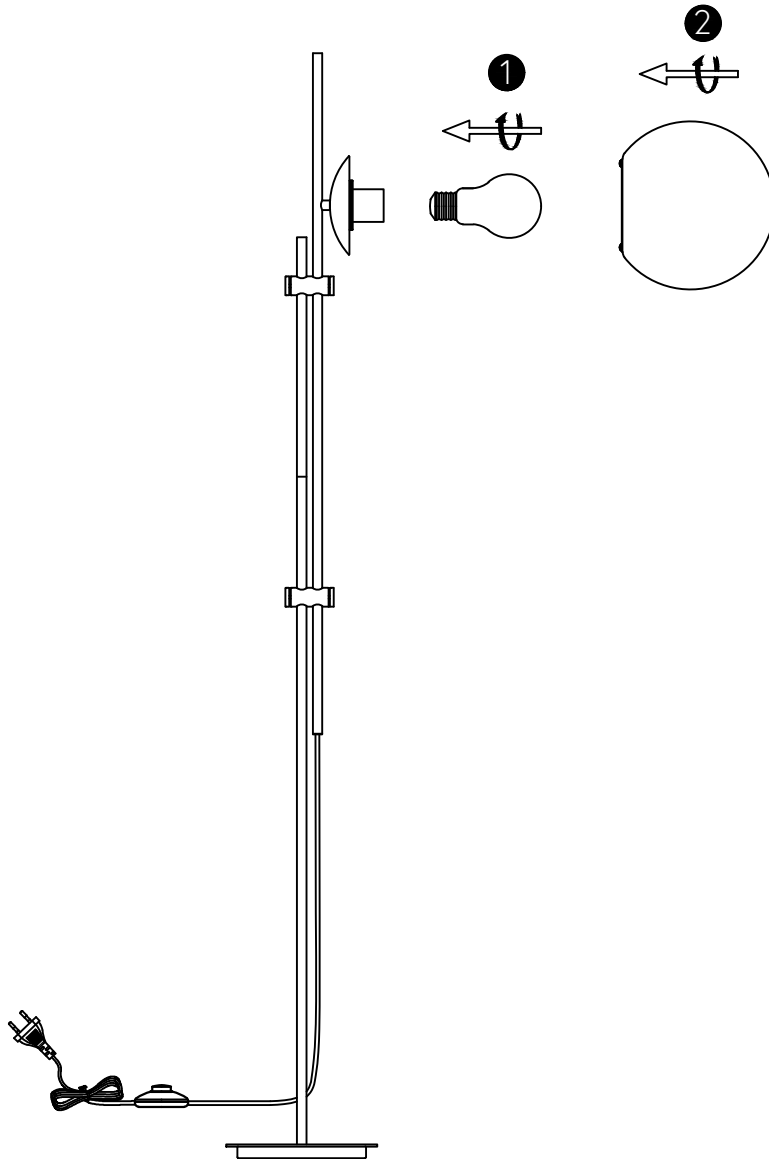

Bubble Floor Lamp

Hübsch
DANISH HOME INTERIOR & DESIGN

← 34CM →

Model number:991211

220-240V~50Hz

E27 MAX.15W LED bulb

Hübsch A/S,Hi-Park 381,DK-7400 Herning

IP20