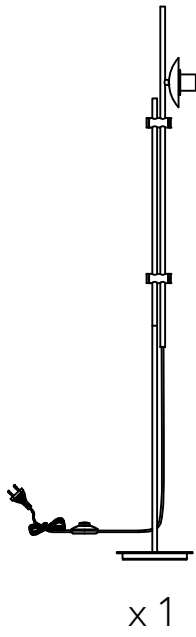

Bubble Floor Lamp

Hübsch
DANISH HOME INTERIOR & DESIGN

← 34CM →

Model number:991211

220-240V~50Hz

E27 MAX.15W LED bulb

Hübsch A/S,Hi-Park 381,DK-7400 Herning

IP20