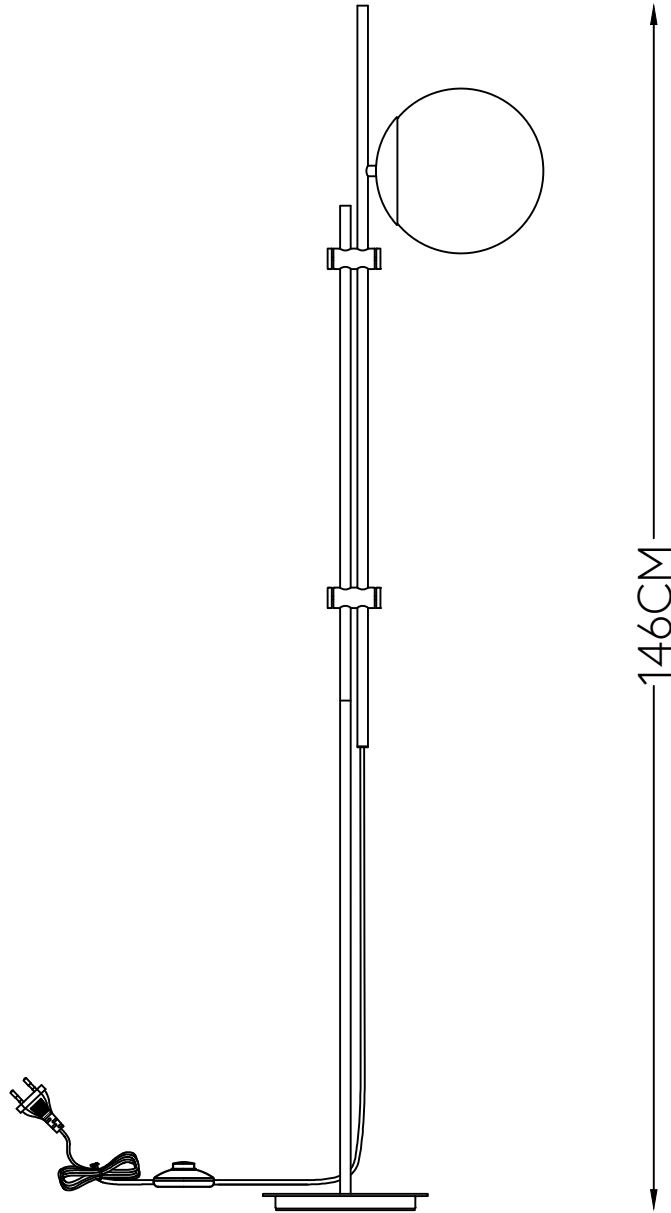

Bubble Floor Lamp

Hübsch
DANISH HOME INTERIOR & DESIGN

← 34CM →

Model number:991211

220-240V~50Hz

E27 MAX.15W LED bulb

Hübsch A/S,Hi-Park 381,DK-7400 Herning

IP20