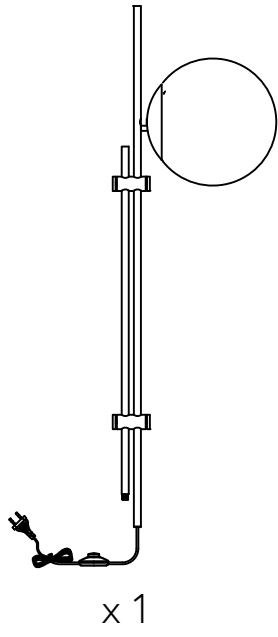

Bubble Floor Lamp

Hübsch
DANISH HOME INTERIOR & DESIGN

← 34CM →

Model number:991211

220-240V~50Hz

E27 MAX.15W LED bulb

Hübsch A/S,Hi-Park 381,DK-7400 Herning

IP20