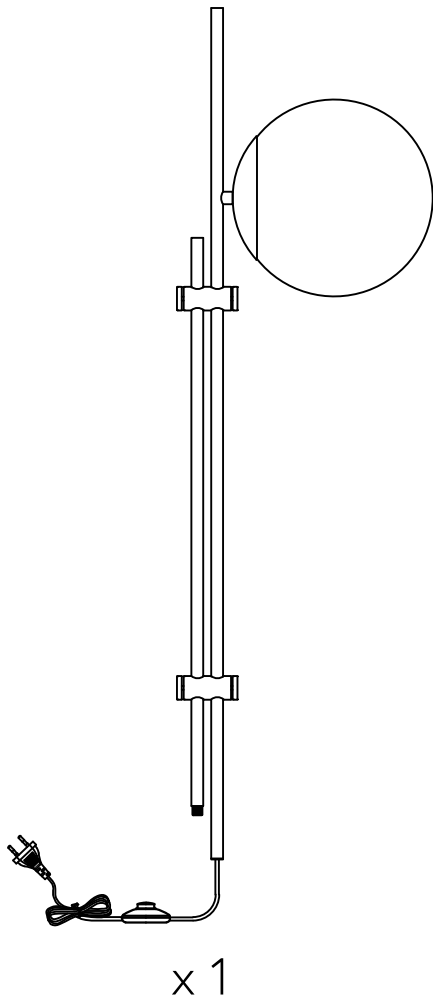

Bubble Floor Lamp

Hübsch
DANISH HOME INTERIOR & DESIGN

← 34CM →

Model number:991211

220-240V~50Hz

E27 MAX.15W LED bulb

Hübsch A/S,Hi-Park 381,DK-7400 Herning

IP20