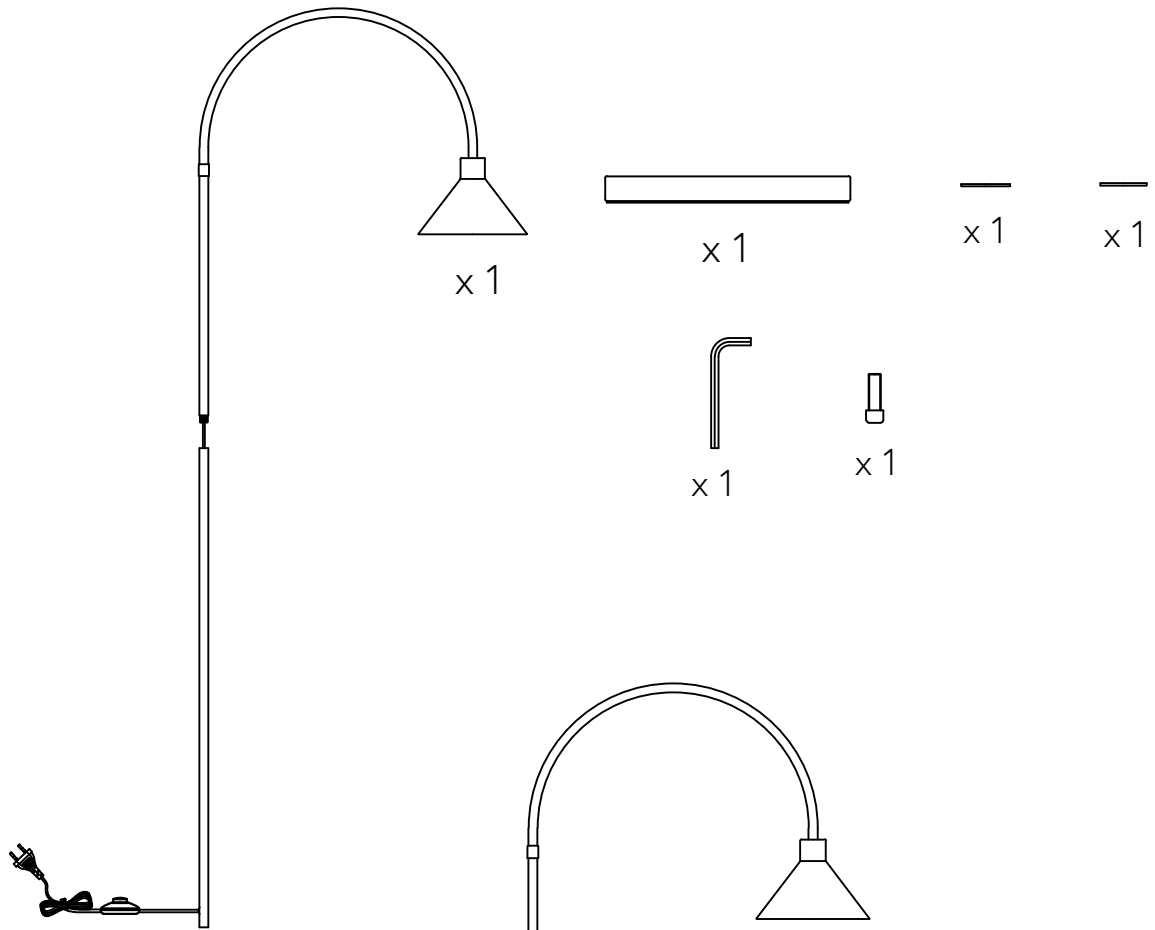

Pipe Floor Lamp

Hübsch
DANISH HOME INTERIOR & DESIGN

x 1

Model number:990914

220-240V~50Hz

E27 MAX.15W LED bulb

Hübsch A/S,Hi-Park 381,DK-7400 Herning

hubsch-interior.com