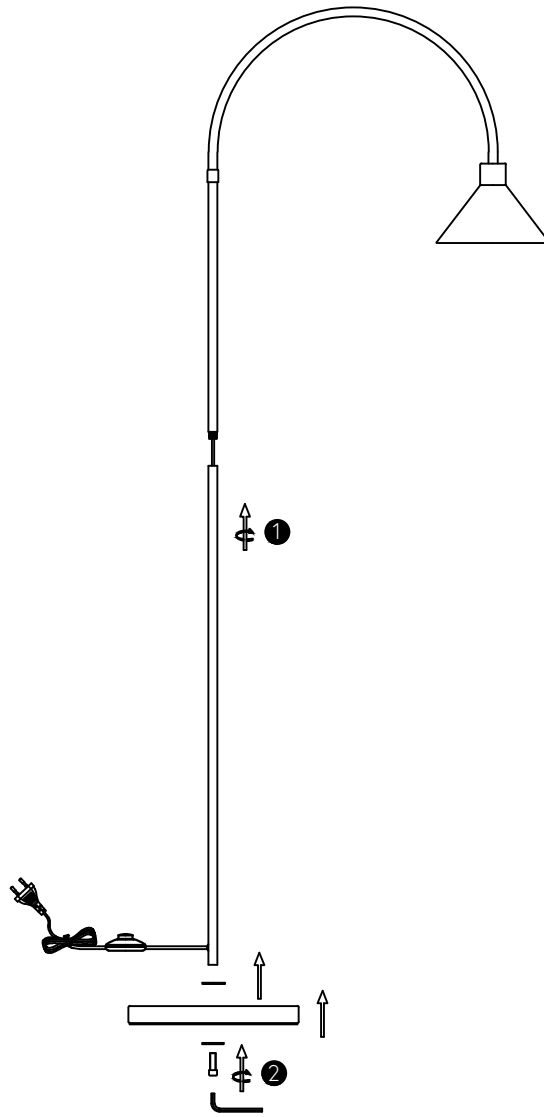

Pipe Floor Lamp

Hübsch
DANISH HOME INTERIOR & DESIGN

x 1

Model number:990914

220-240V~50Hz

E27 MAX.15W LED bulb

Hübsch A/S,Hi-Park 381,DK-7400 Herning

hubsch-interior.com