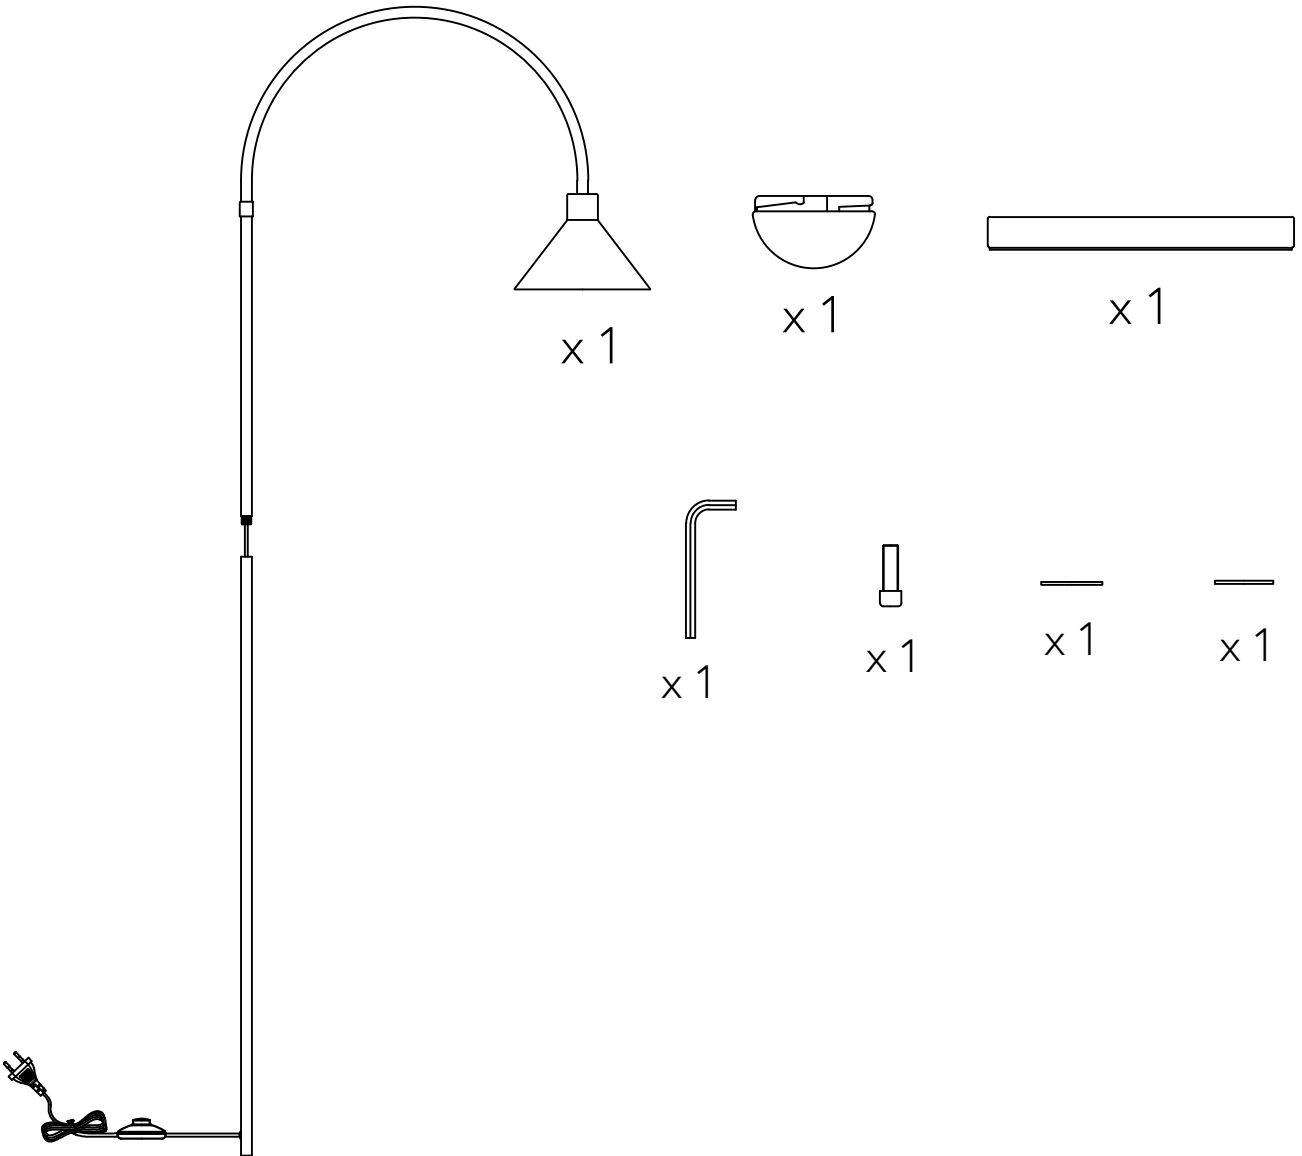

Pipe Floor Lamp

Hübsch
DANISH HOME INTERIOR & DESIGN

x 1

Model number:990914

220-240V~50Hz

E27 MAX.15W LED bulb

Hübsch A/S,Hi-Park 381,DK-7400 Herning

hubsch-interior.com