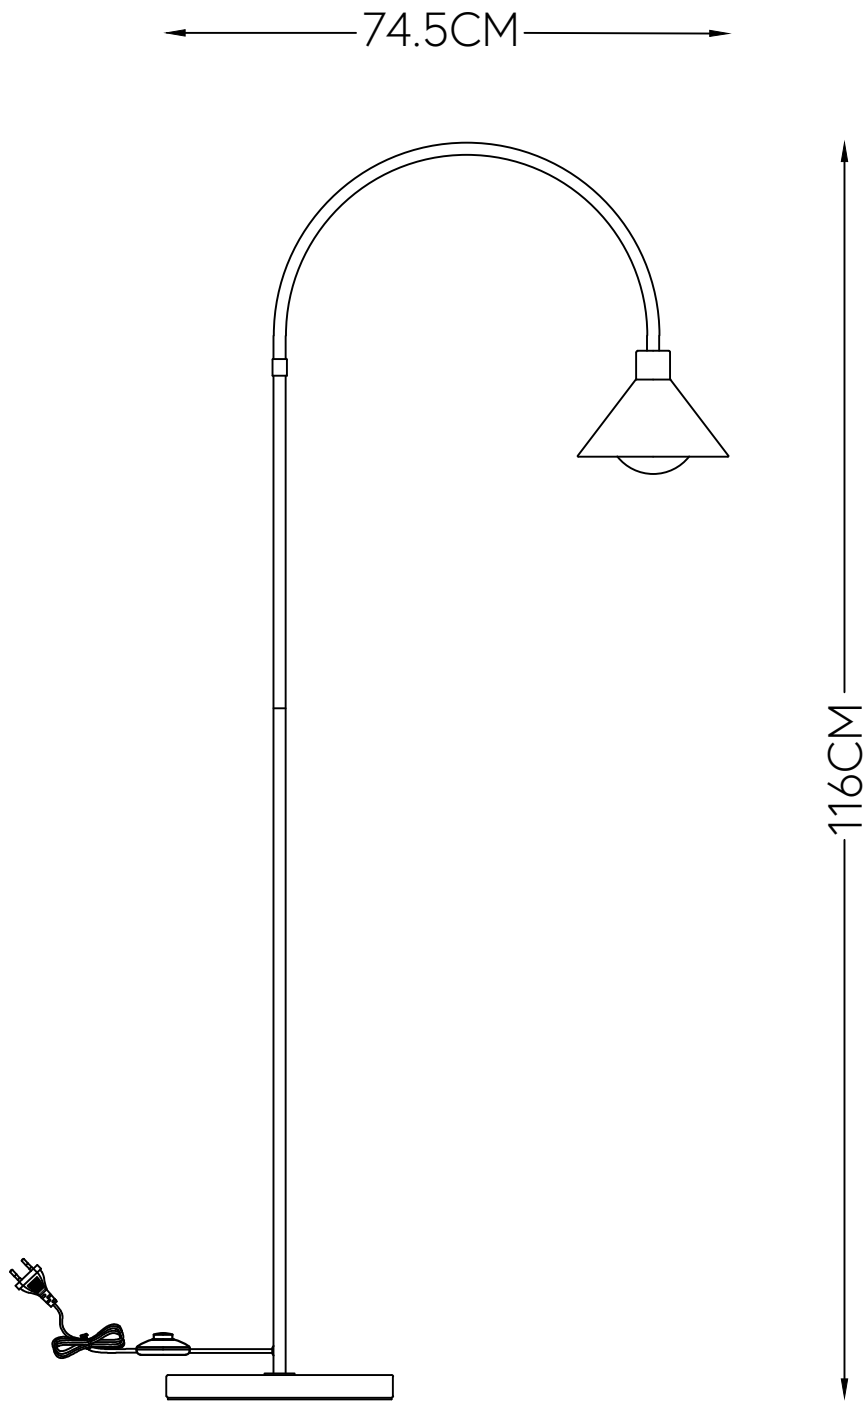

Pipe Floor Lamp

Hübsch
DANISH HOME INTERIOR & DESIGN

x 1

Model number:990914

220-240V~50Hz

E27 MAX.15W LED bulb

Hübsch A/S,Hi-Park 381,DK-7400 Herning

hubsch-interior.com