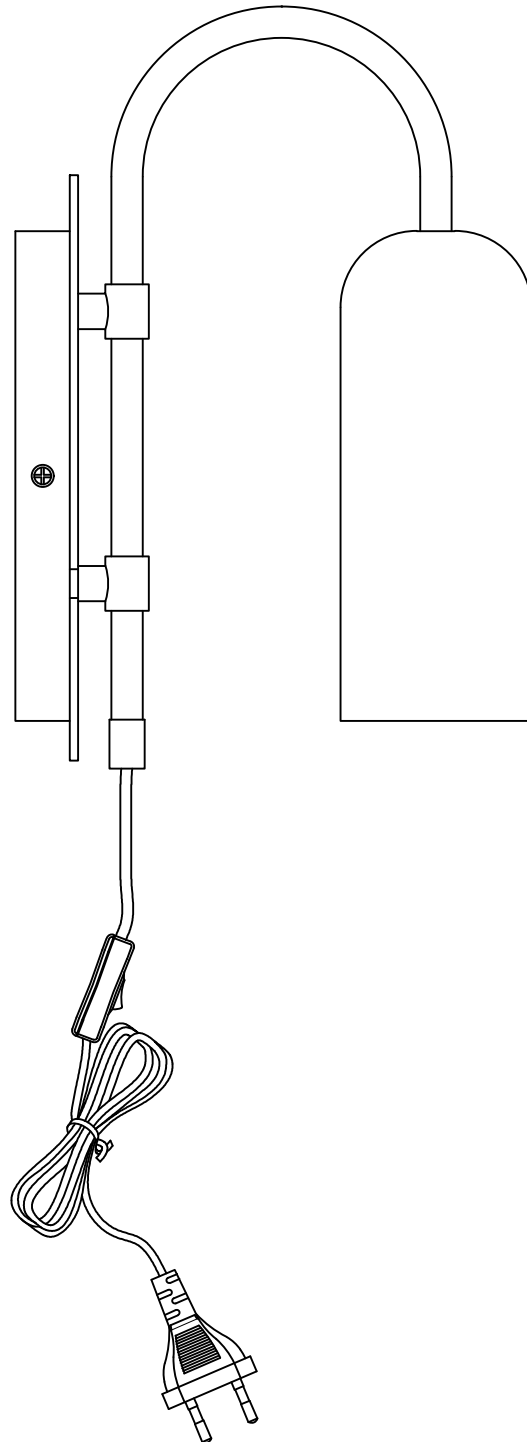

Zenith Wall Lamp

Hübsch
DANISH HOME INTERIOR & DESIGN

x 2

x 2

x 2

x 1

x 1

x 2

x 2

x 2

x 1

Model number:990911

220-240V~50Hz

E14 MAX.15W LED Bulb

Hübsch A/S,Hi-Park 381,DK-7400 Herning

hubsch-interior.com