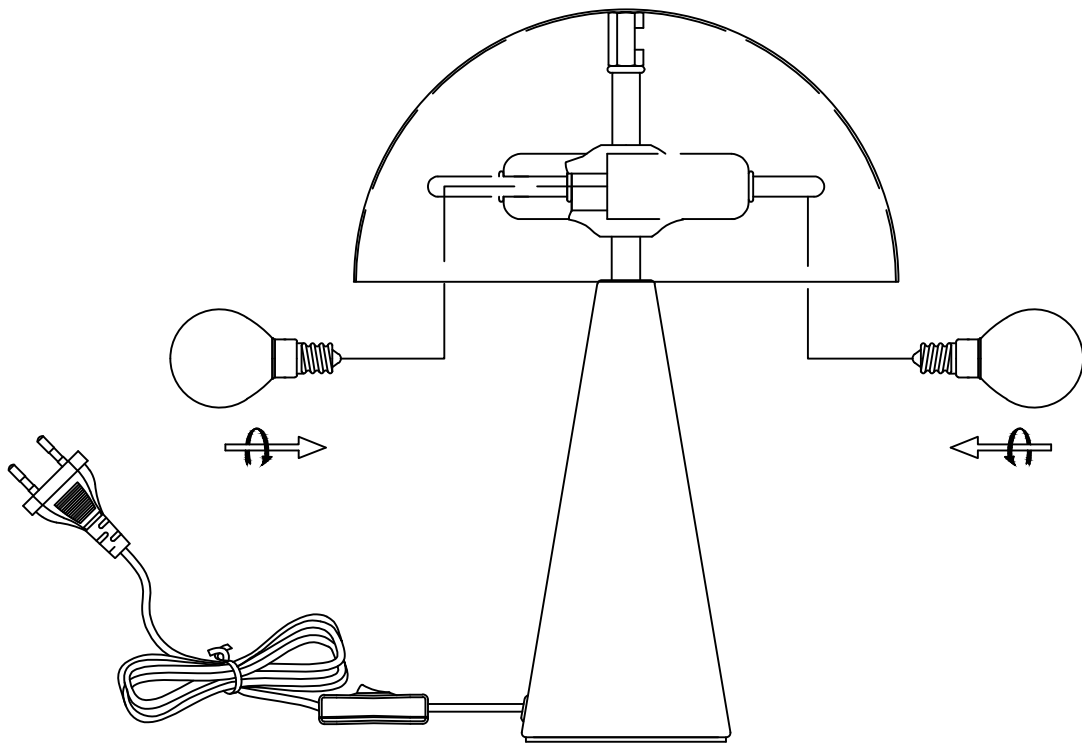

# Mush Tall

Hübsch  
DANISH HOME INTERIOR & DESIGN

x 1

Model number: 990715

220-240V~ 50Hz

E14 MAX.2X15W LED bulb

Hübsch A/S,Hi-Park 381,DK-7400 Herning

IP20