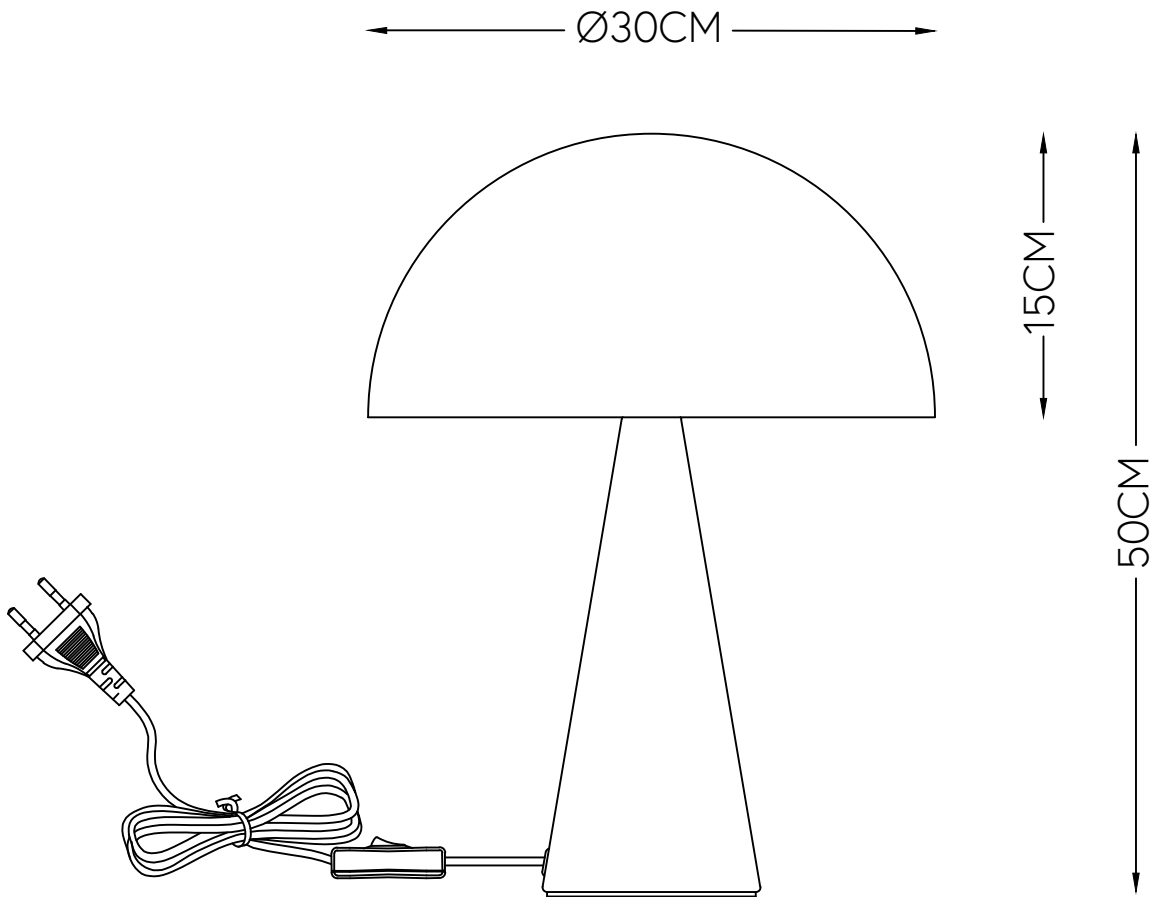

# Mush Tall

Hübsch  
DANISH HOME INTERIOR & DESIGN

x 1

Model number: 990715

220-240V~ 50Hz

E14 MAX.2X15W LED bulb

Hübsch A/S,Hi-Park 381,DK-7400 Herning

IP20