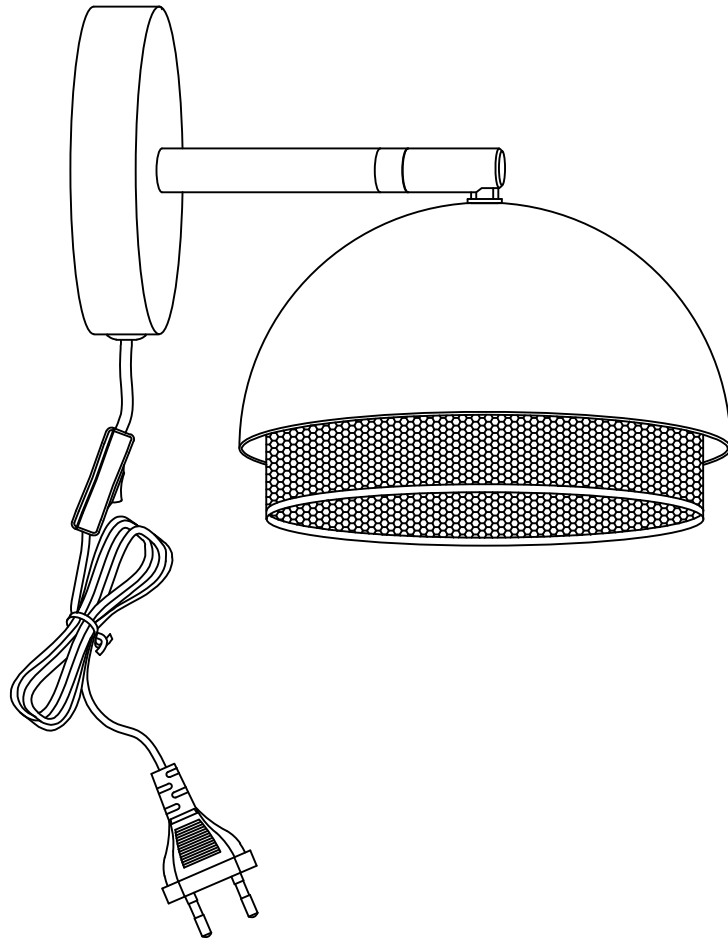

Edge Wall Lamp

Hübsch
DANISH HOME INTERIOR & DESIGN

x 1

x 1

x 1

x 1

Model number:990709

220-240V~50Hz

E14 MAX.15W LED Bulb

Hübsch A/S,Hi-Park 381,DK-7400 Herning

#myhubsch @hubschinterior

Hübsch
DANISH HOME INTERIOR & DESIGN