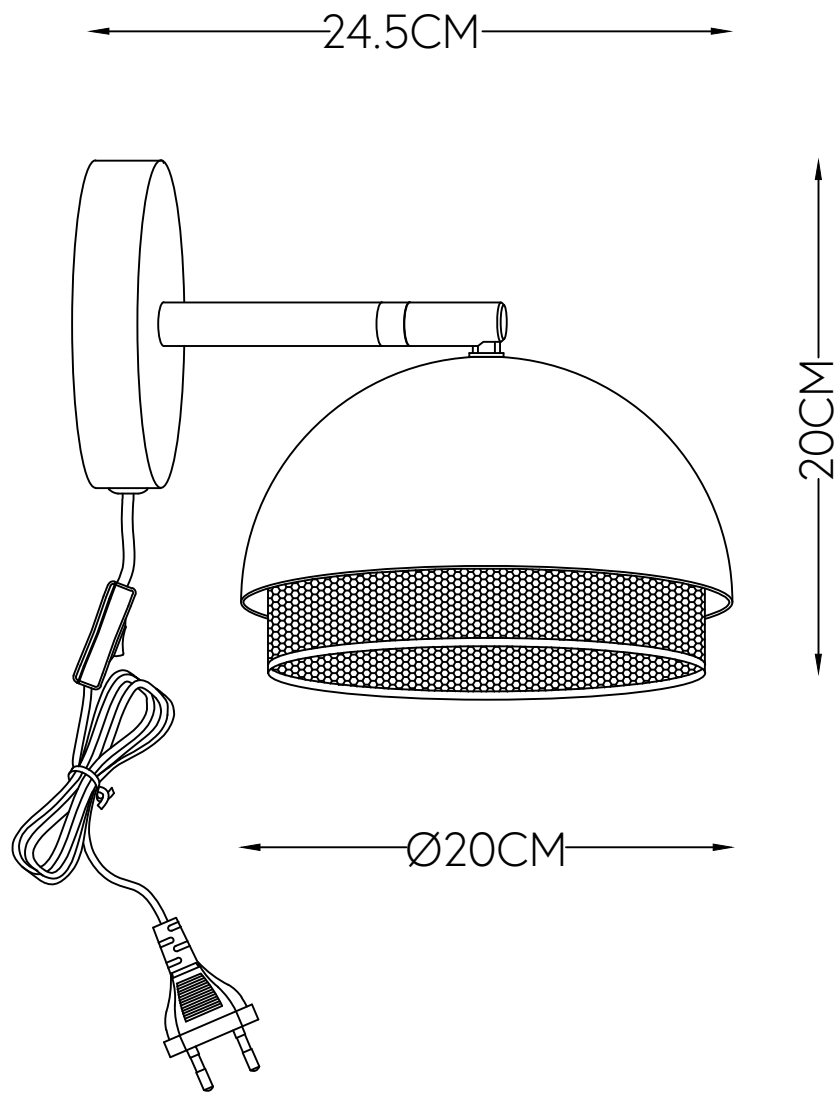

Edge Wall Lamp

Hübsch
DANISH HOME INTERIOR & DESIGN

x 1

x 1

x 1

x 1

Model number:990709

220-240V~50Hz

E14 MAX.15W LED Bulb

Hübsch A/S,Hi-Park 381,DK-7400 Herning

#myhubsch @hubschinterior

Hübsch
DANISH HOME INTERIOR & DESIGN