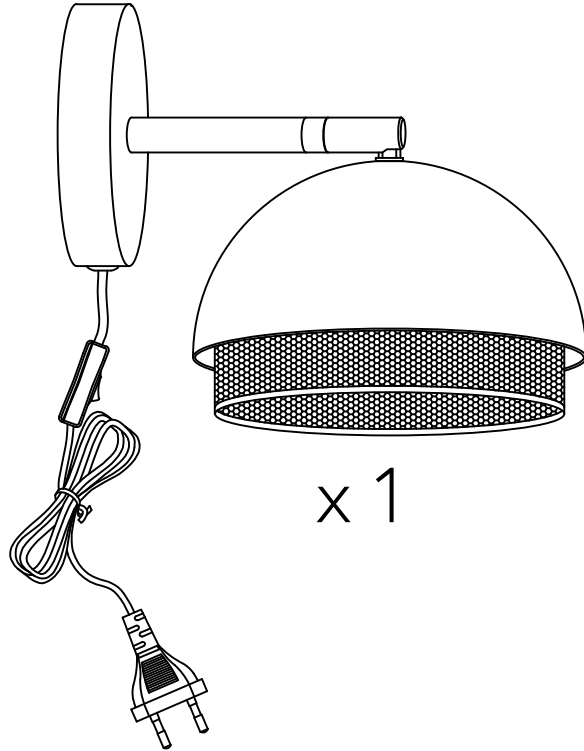

Edge Wall Lamp

Hübsch
DANISH HOME INTERIOR & DESIGN

x 1

x 1

x 1

x 1

Model number:990709

220-240V~50Hz

E14 MAX.15W LED Bulb

Hübsch A/S,Hi-Park 381,DK-7400 Herning

#myhubsch @hubschinterior

Hübsch
DANISH HOME INTERIOR & DESIGN