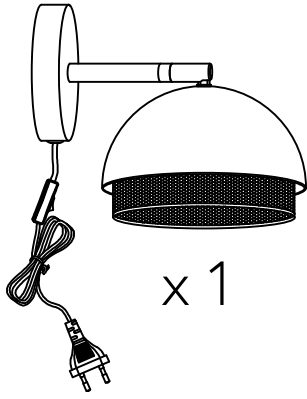

Edge Wall Lamp

Hübsch
DANISH HOME INTERIOR & DESIGN

x 1

x 1

x 1

x 1

Model number:990709

220-240V~50Hz