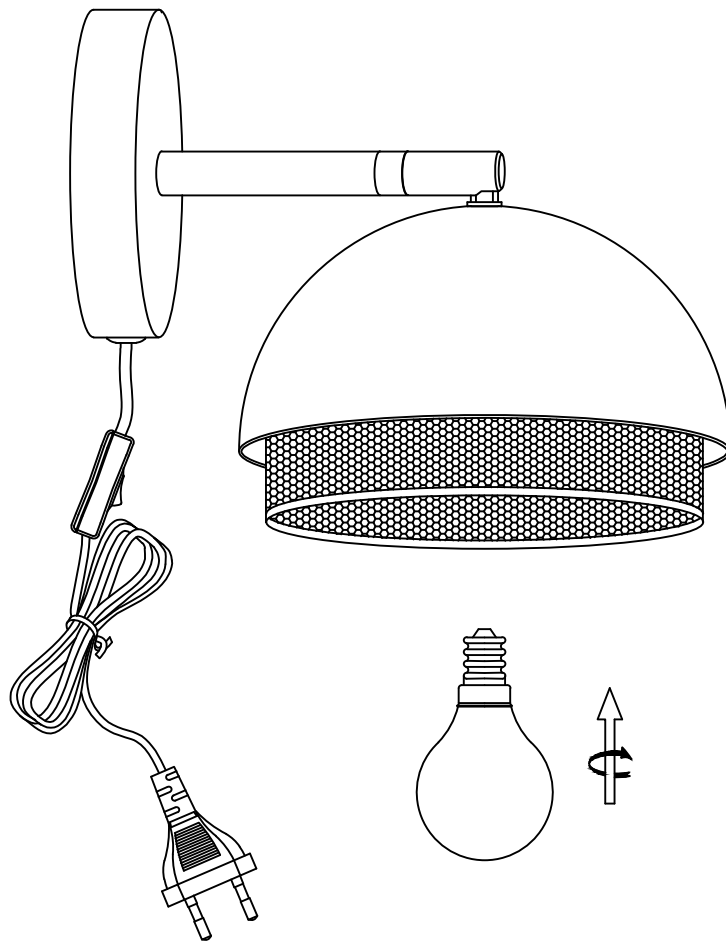

Edge Wall Lamp

Hübsch
DANISH HOME INTERIOR & DESIGN

x 1

x 1

x 1

x 1

Model number:990709

220-240V~50Hz

E14 MAX.15W LED Bulb

Hübsch A/S,Hi-Park 381,DK-7400 Herning

#myhubsch @hubschinterior

Hübsch
DANISH HOME INTERIOR & DESIGN