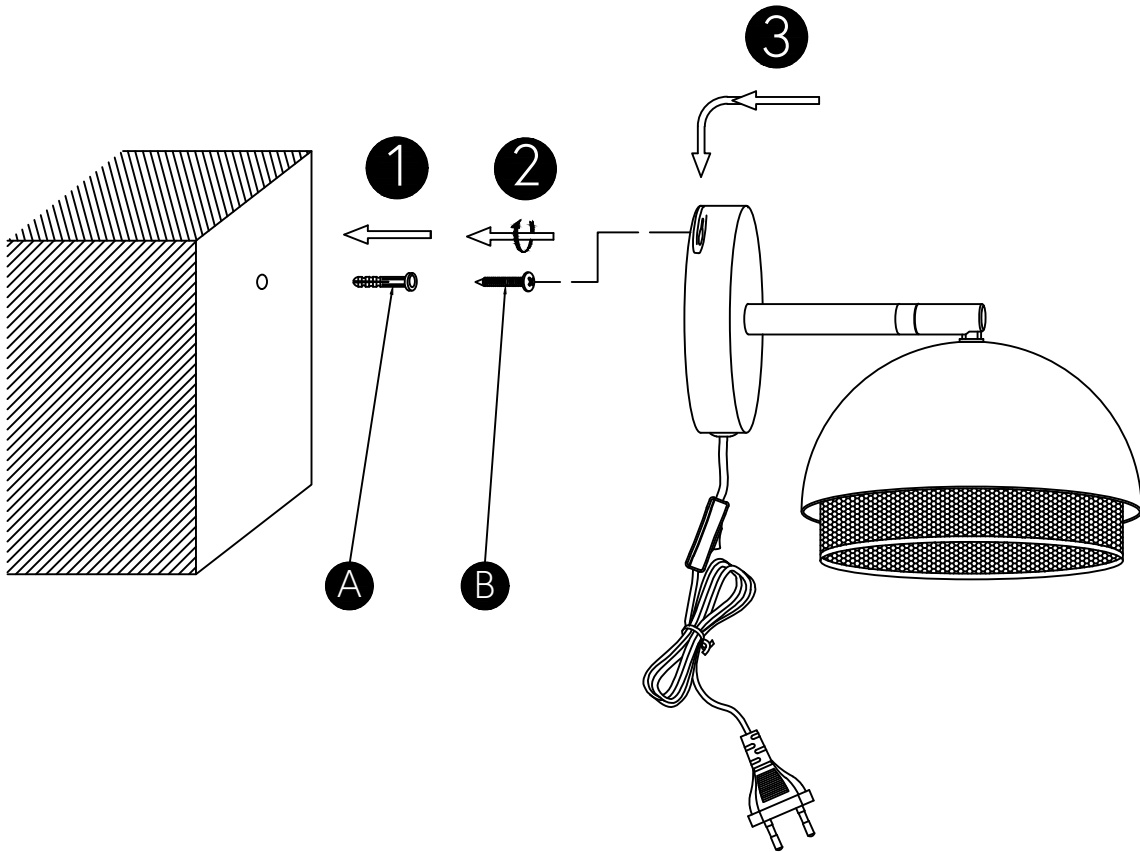

Edge Wall Lamp

Hübsch
DANISH HOME INTERIOR & DESIGN

x 1

x 1

x 1

x 1

Model number:990709

220-240V~50Hz

E14 MAX.15W LED Bulb

Hübsch A/S,Hi-Park 381,DK-7400 Herning

#myhubsch @hubschinterior

Hübsch
DANISH HOME INTERIOR & DESIGN