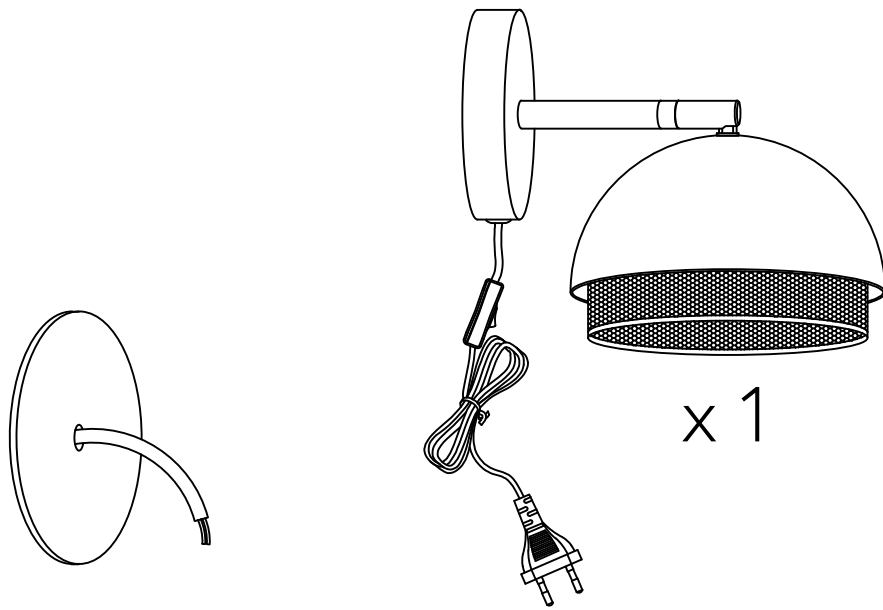

Edge Wall Lamp

Hübsch
DANISH HOME INTERIOR & DESIGN

x 1

x 1

x 1

x 1

Model number:990709

220-240V~50Hz

E14 MAX.15W LED Bulb

Hübsch A/S,Hi-Park 381,DK-7400 Herning

#myhubsch @hubschinterior

Hübsch
DANISH HOME INTERIOR & DESIGN