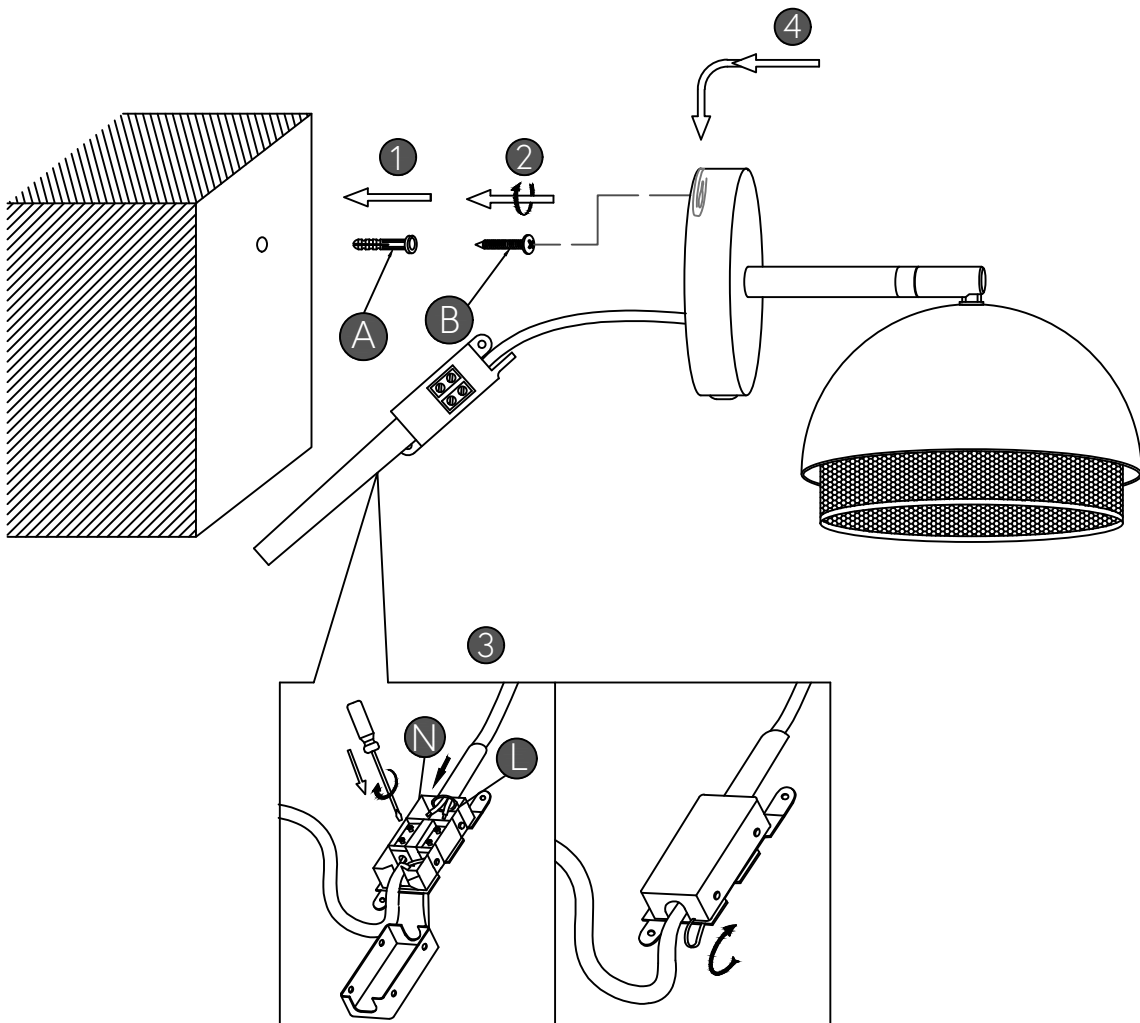

Edge Wall Lamp

Hübsch
DANISH HOME INTERIOR & DESIGN

x 1

x 1

x 1

x 1

Model number:990709

220-240V~50Hz

E14 MAX.15W LED Bulb

Hübsch A/S,Hi-Park 381,DK-7400 Herning

#myhubsch @hubschinterior

Hübsch
DANISH HOME INTERIOR & DESIGN