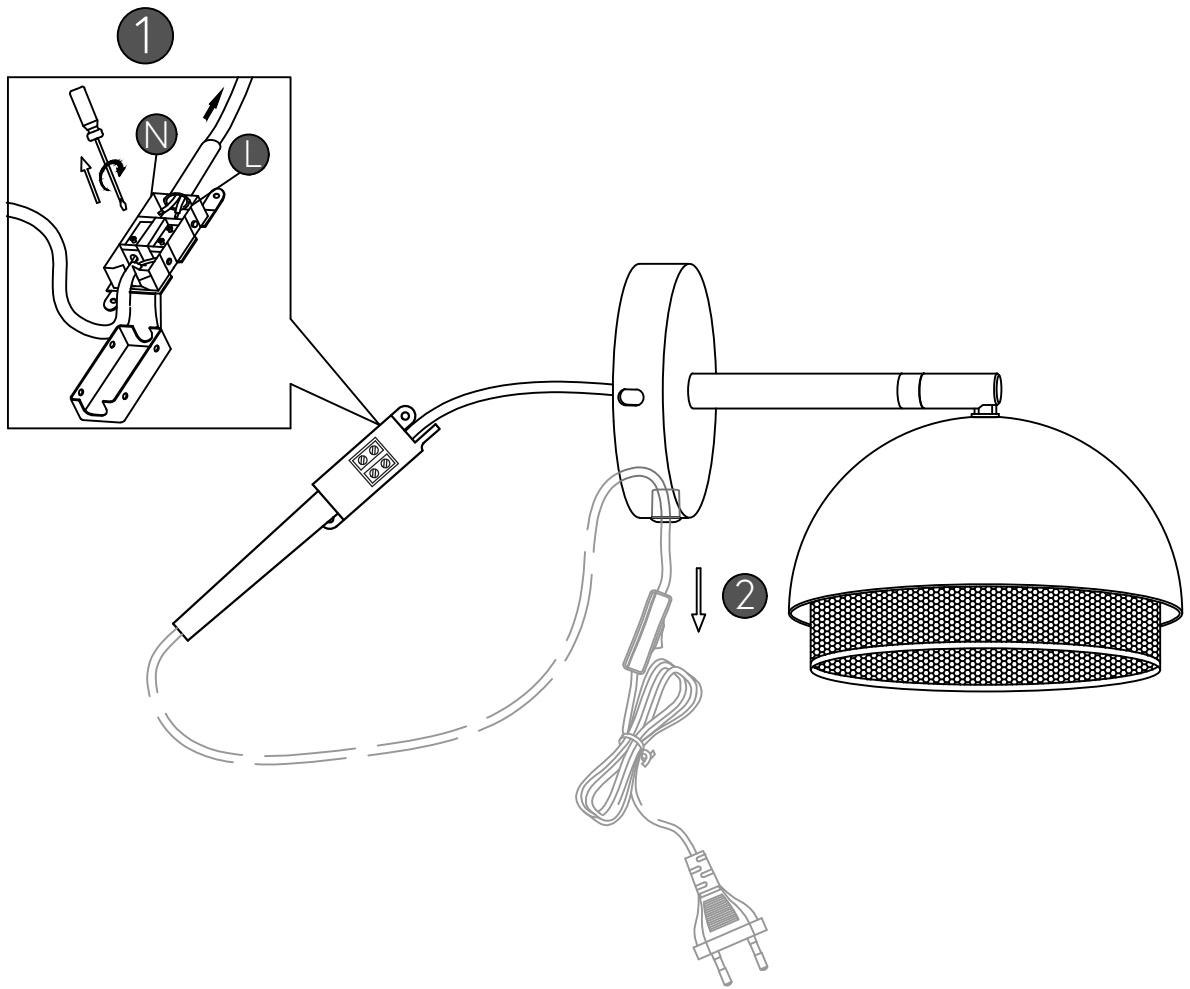

Edge Wall Lamp

Hübsch
DANISH HOME INTERIOR & DESIGN

x 1

x 1

x 1

x 1

Model number:990709

220-240V~50Hz

E14 MAX.15W LED Bulb

Hübsch A/S,Hi-Park 381,DK-7400 Herning

#myhubsch @hubschinterior

Hübsch
DANISH HOME INTERIOR & DESIGN