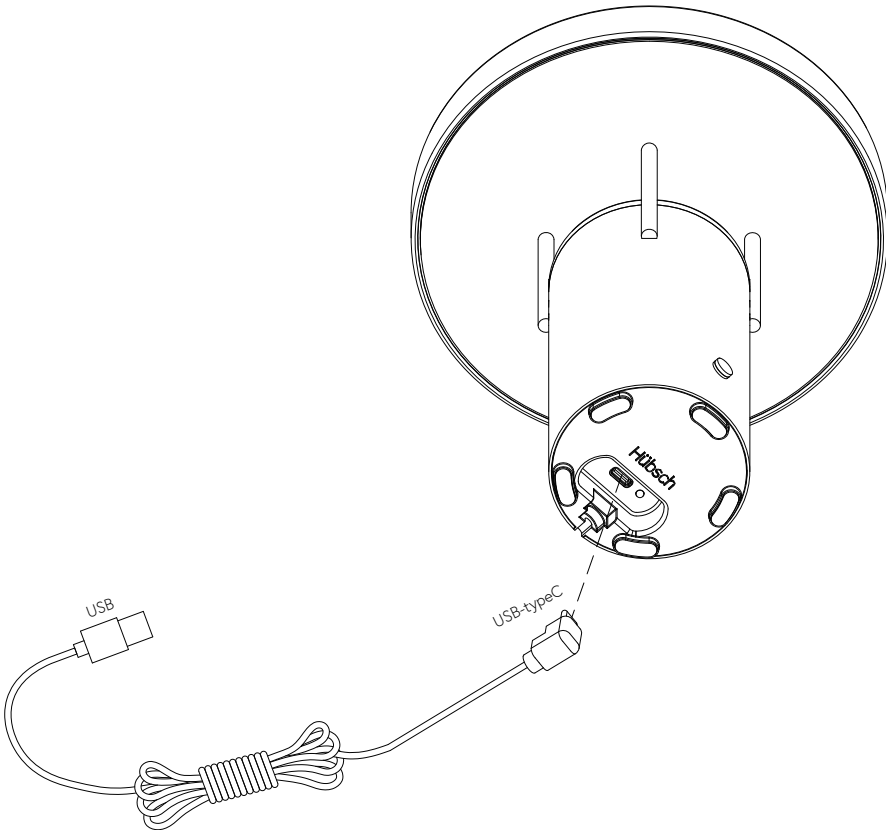

BringMe Mini Portable Lamp

Hübsch

DANISH HOME INTERIOR & DESIGN

x1

x1

x1

18 cm

20 cm

7.6 cm

Battery: Li-ion 3.7V 5200mAh
5V/2A USB Type-C
LED 2W, IP44

hubsch-interior.com

#myhubsch @hubschinterior

Hübsch
DANISH HOME INTERIOR & DESIGN