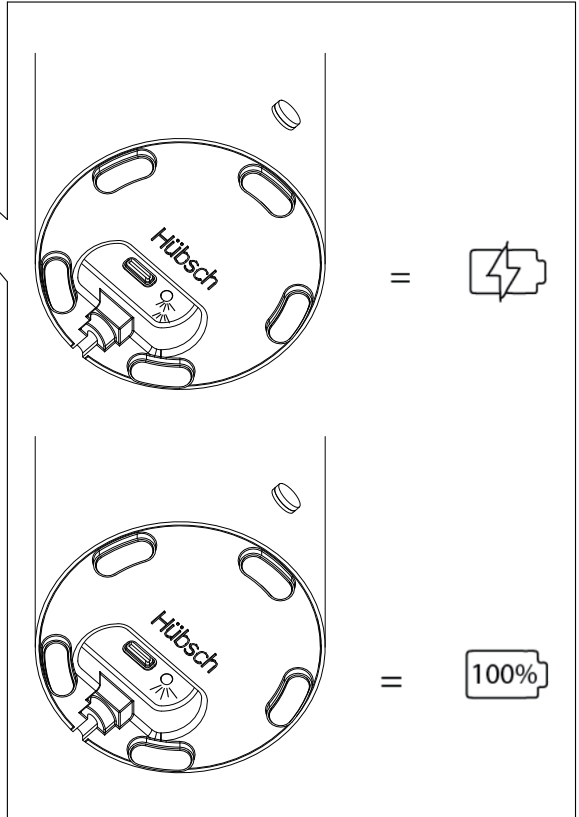

BringMe Mini Portable Lamp

Hübsch

DANISH HOME INTERIOR & DESIGN

x1

x1

x1

18 cm

20 cm

7.6 cm

Battery: Li-ion 3.7V 5200mAh
5V/2A USB Type-C
LED 2W, IP44

hubsch-interior.com

#myhubsch @hubschinterior

Hübsch
DANISH HOME INTERIOR & DESIGN