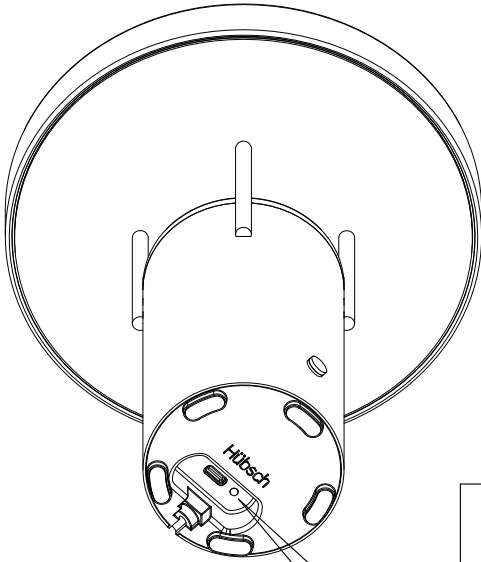

BringMe Mini Portable Lamp

Hübsch

DANISH HOME INTERIOR & DESIGN

x1

x1

x1

18 cm

20 cm

7.6 cm

Battery: Li-ion 3.7V 5200mAh
5V/2A USB Type-C
LED 2W, IP44

hubsch-interior.com

#myhubsch @hubschinterior

Hübsch
DANISH HOME INTERIOR & DESIGN