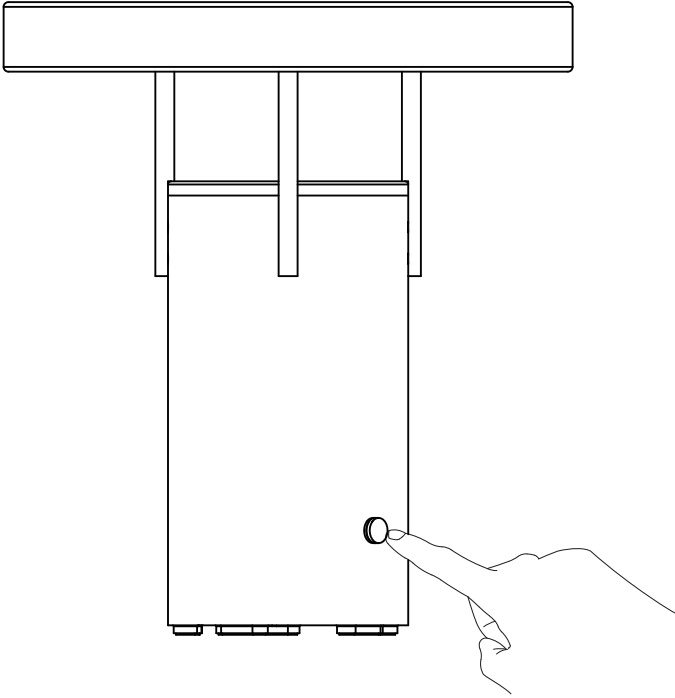

BringMe Mini Portable Lamp

Hübsch

DANISH HOME INTERIOR & DESIGN

x1

x1

x1

18 cm

20 cm

7.6 cm

Battery: Li-ion 3.7V 5200mAh
5V/2A USB Type-C
LED 2W, IP44

hubsch-interior.com

#myhubsch @hubschinterior

Hübsch
DANISH HOME INTERIOR & DESIGN