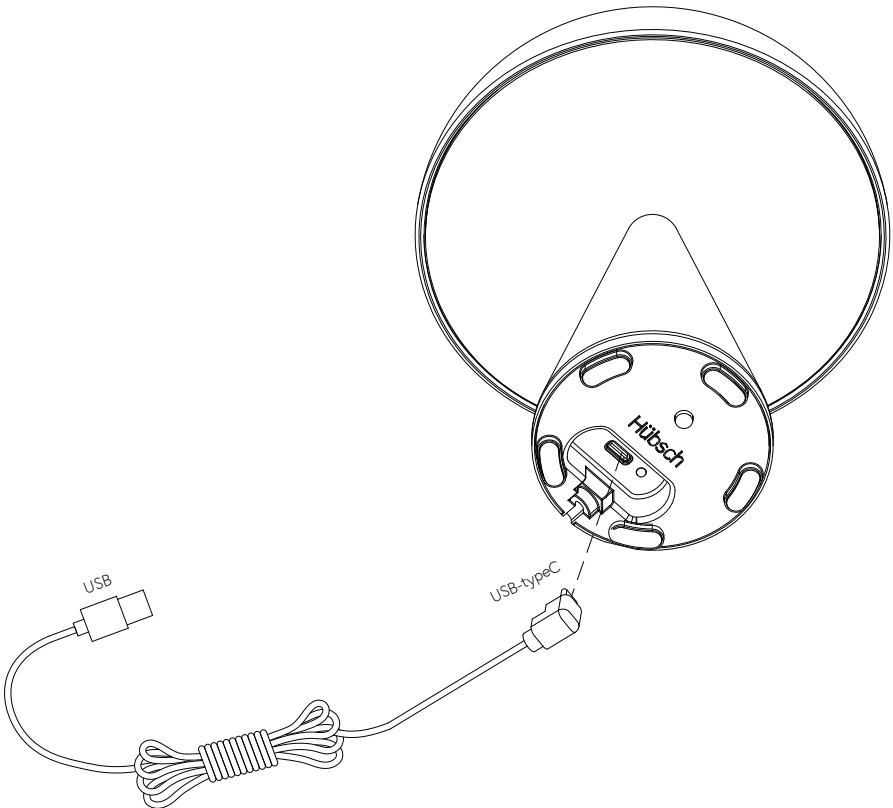

Mush Portable Lamp

Hübsch
DANISH HOME INTERIOR & DESIGN

×1

×1

x1

15 cm

20 cm

7.6 cm

Battery: Li-ion 3.7V 2600mAh
5V/2A USB Type-C
LED 1W, IP44

hubsch-interior.com

#myhubsch @hubschinterior

Hübsch
DANISH HOME INTERIOR & DESIGN