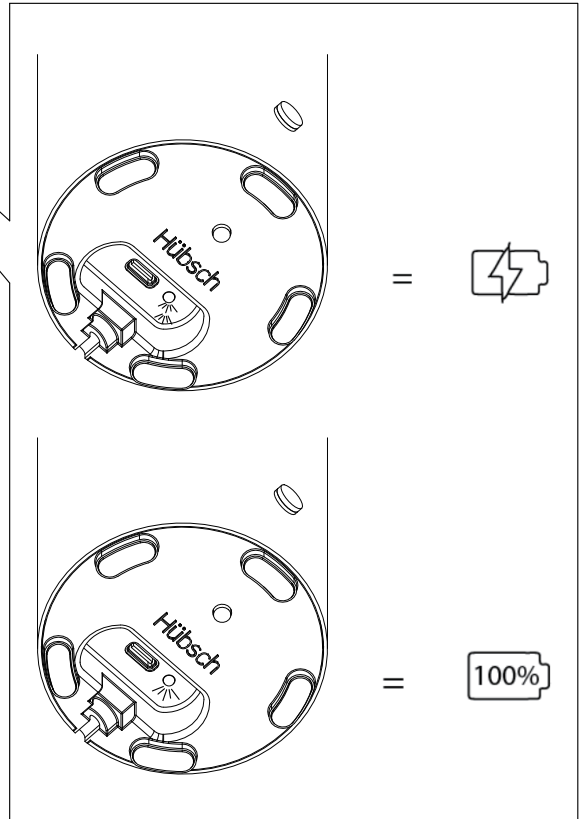

Mush Portable Lamp

Hübsch
DANISH HOME INTERIOR & DESIGN

×1

×1

x1

15 cm

20 cm

7.6 cm

Battery: Li-ion 3.7V 2600mAh
5V/2A USB Type-C
LED 1W, IP44

hubsch-interior.com

#myhubsch @hubschinterior

Hübsch
DANISH HOME INTERIOR & DESIGN