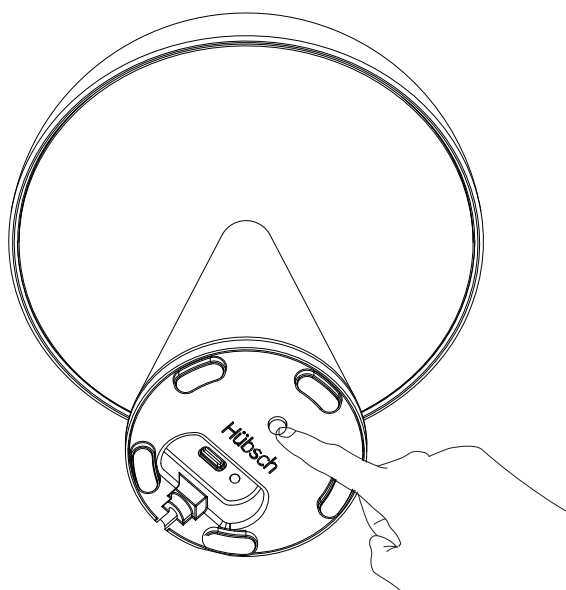

Mush Portable Lamp

Hübsch
DANISH HOME INTERIOR & DESIGN

×1

×1

x1

15 cm

20 cm

7.6 cm

Battery: Li-ion 3.7V 2600mAh
5V/2A USB Type-C
LED 1W, IP44

hubsch-interior.com

#myhubsch @hubschinterior

Hübsch
DANISH HOME INTERIOR & DESIGN