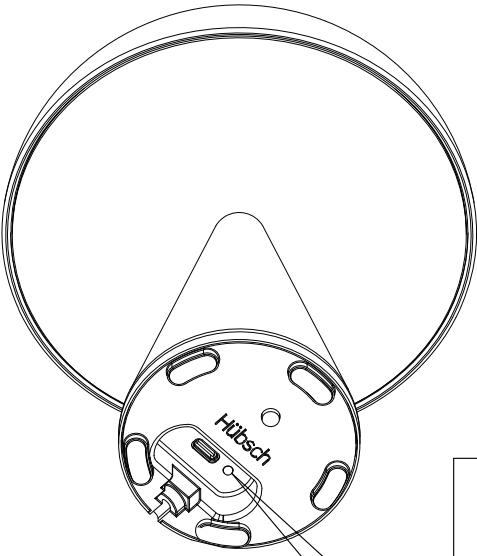

Mush Portable Lamp

Hübsch
DANISH HOME INTERIOR & DESIGN

×1

×1

x1

15 cm

20 cm

7.6 cm

Battery: Li-ion 3.7V 2600mAh
5V/2A USB Type-C
LED 1W, IP44

hubsch-interior.com

#myhubsch @hubschinterior

Hübsch
DANISH HOME INTERIOR & DESIGN