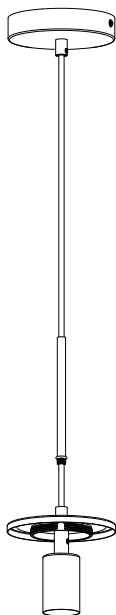

Serene Ceiling Lamp

Hübsch

DANISH HOME INTERIOR & DESIGN

x2

x1

x1

x1

×1

①

③

②

×2

220-240V~50/60Hz, E27 MAX LED 15W

hubsch-interior.com

#myhubsch @hubschinterior

Hübsch
DANISH HOME INTERIOR & DESIGN