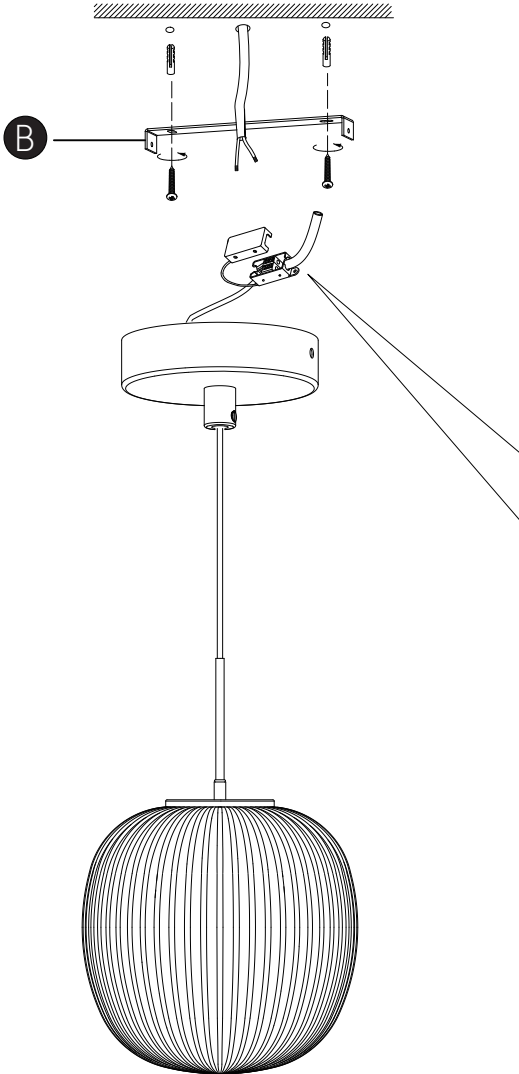

Serene Ceiling Lamp

Hübsch

DANISH HOME INTERIOR & DESIGN

x2

x1

x1

x1

×1

①

③

②

×2

220-240V~50/60Hz, E27 MAX LED 15W

hubsch-interior.com

#myhubsch @hubschinterior

Hübsch
DANISH HOME INTERIOR & DESIGN