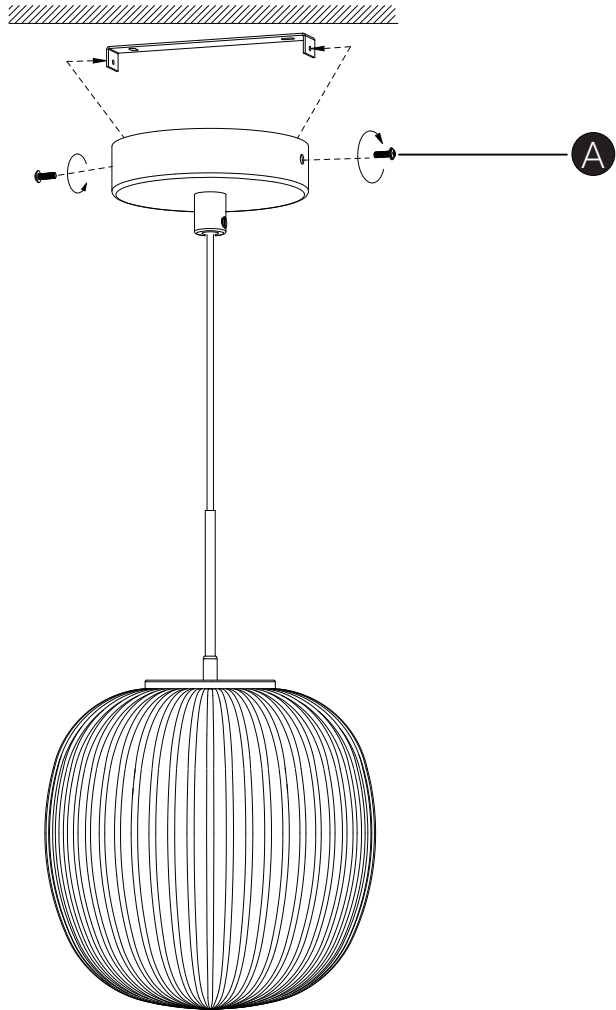

Serene Ceiling Lamp

Hübsch

DANISH HOME INTERIOR & DESIGN

x2

x1

x1

x1

×1

①

③

②

×2

220-240V~50/60Hz, E27 MAX LED 15W

hubsch-interior.com

#myhubsch @hubschinterior

Hübsch
DANISH HOME INTERIOR & DESIGN