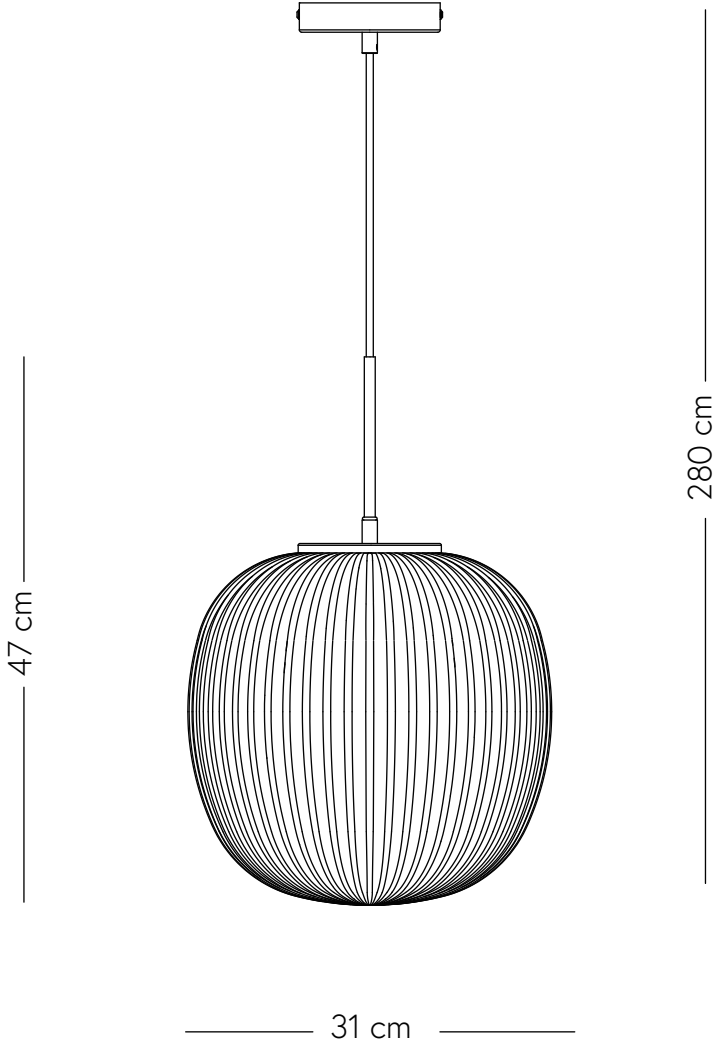

Serene Ceiling Lamp

Hübsch

DANISH HOME INTERIOR & DESIGN

x2

x1

x1

x1

×1

①

③

②

×2

220-240V~50/60Hz, E27 MAX LED 15W

hubsch-interior.com

#myhubsch @hubschinterior

Hübsch
DANISH HOME INTERIOR & DESIGN