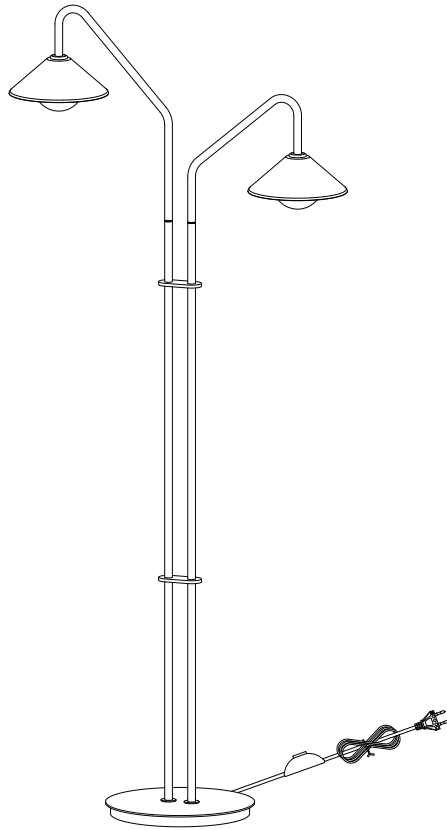

Como Floor Lamp

Hübsch

DANISH HOME INTERIOR & DESIGN

x1

x2

x1

x2

x2

x1

x2

x2

x2

220-240V~50/60Hz, G9 2x3W LED

hubsch-interior.com

#myhubsch @hubschinterior

Hübsch
DANISH HOME INTERIOR & DESIGN