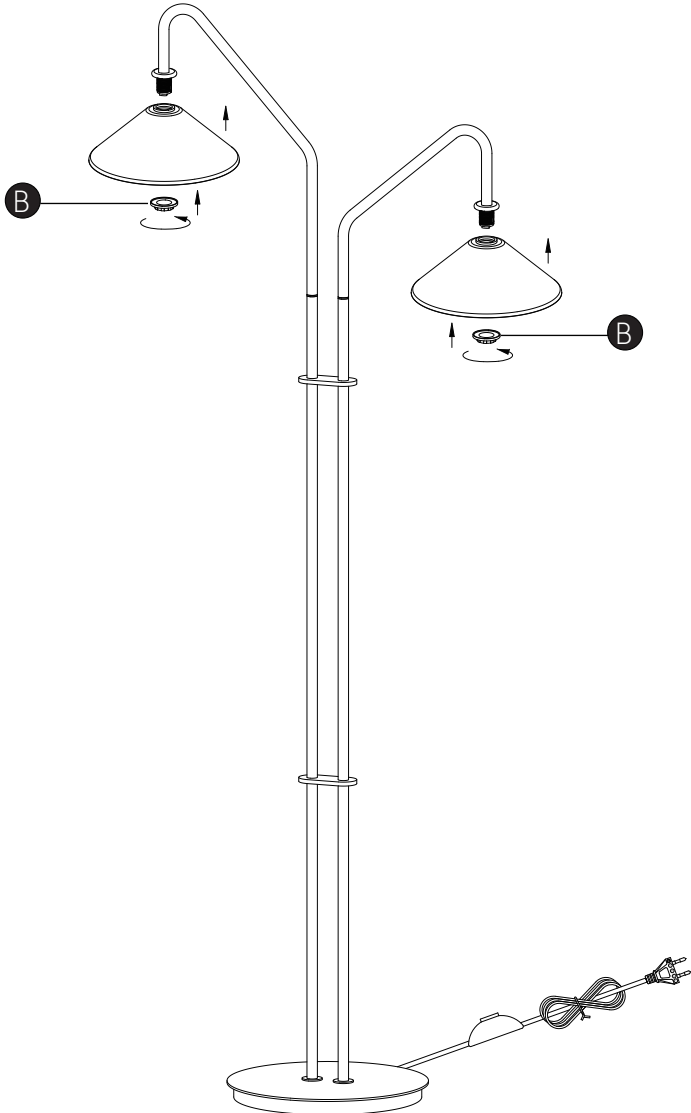

Como Floor Lamp

Hübsch

DANISH HOME INTERIOR & DESIGN

x1

x2

x1

x2

x2

x1

x2

x2

x2

220-240V~50/60Hz, G9 2x3W LED

hubsch-interior.com

#myhubsch @hubschinterior

Hübsch
DANISH HOME INTERIOR & DESIGN