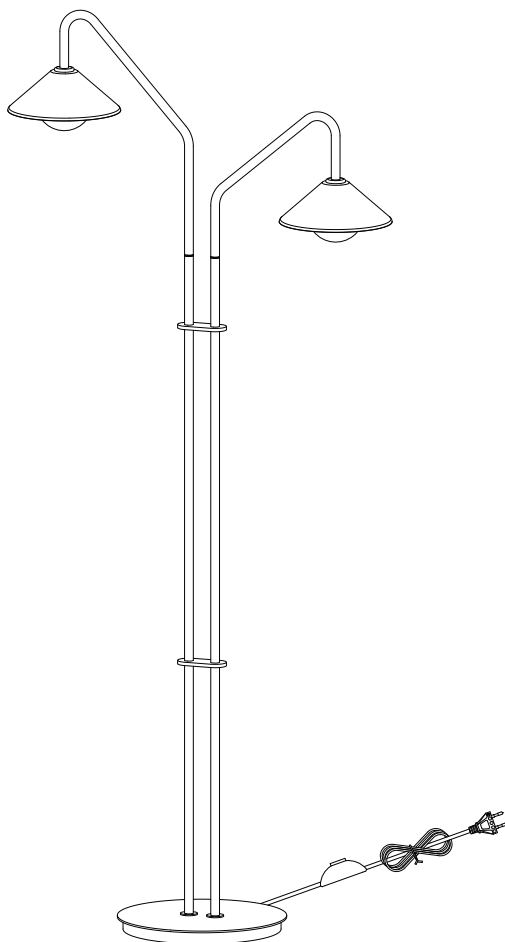

Como Floor Lamp

Hübsch

DANISH HOME INTERIOR & DESIGN

x1

x2

x1

x2

x2

x1

x2

x2

x2

220-240V~50/60Hz, G9 2x3W LED

hubsch-interior.com

#myhubsch @hubschinterior

Hübsch
DANISH HOME INTERIOR & DESIGN