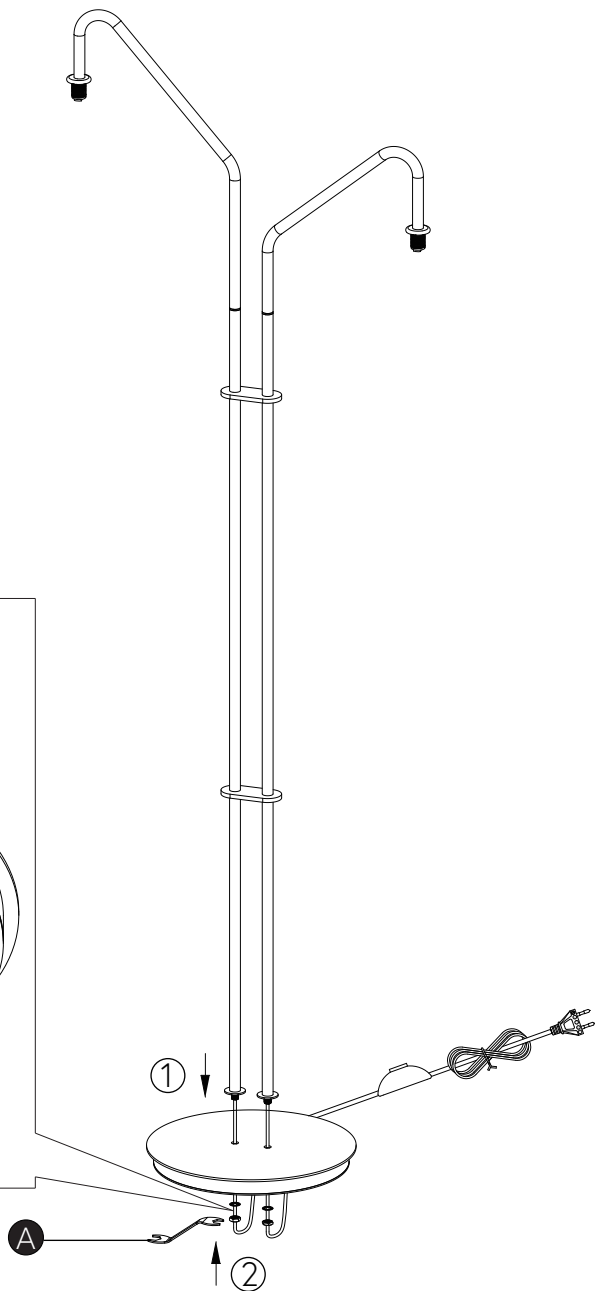

Como Floor Lamp

Hübsch

DANISH HOME INTERIOR & DESIGN

x1

x2

x1

x2

x2

x1

x2

x2

x2

220-240V~50/60Hz, G9 2x3W LED

hubsch-interior.com

#myhubsch @hubschinterior

Hübsch
DANISH HOME INTERIOR & DESIGN