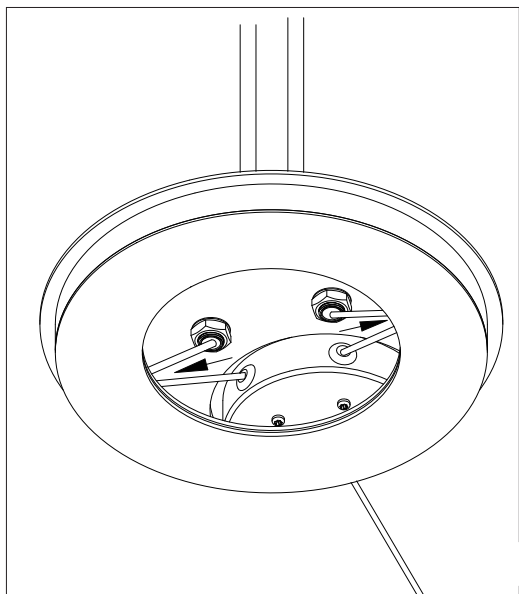

Como Floor Lamp

Hübsch

DANISH HOME INTERIOR & DESIGN

x1

x2

x1

x2

x2

x1

x2

x2

x2

220-240V~50/60Hz, G9 2x3W LED

hubsch-interior.com

#myhubsch @hubschinterior

Hübsch
DANISH HOME INTERIOR & DESIGN