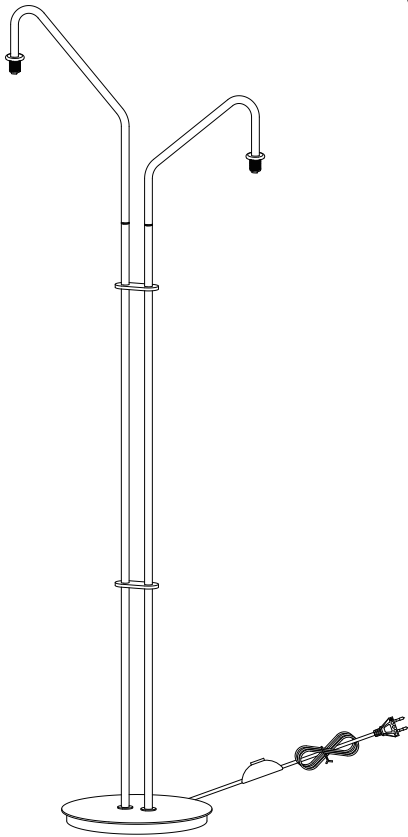

Como Floor Lamp

Hübsch

DANISH HOME INTERIOR & DESIGN

x1

x2

x1

x2

x2

x1

x2

x2

x2

220-240V~50/60Hz, G9 2x3W LED

hubsch-interior.com

#myhubsch @hubschinterior

Hübsch
DANISH HOME INTERIOR & DESIGN