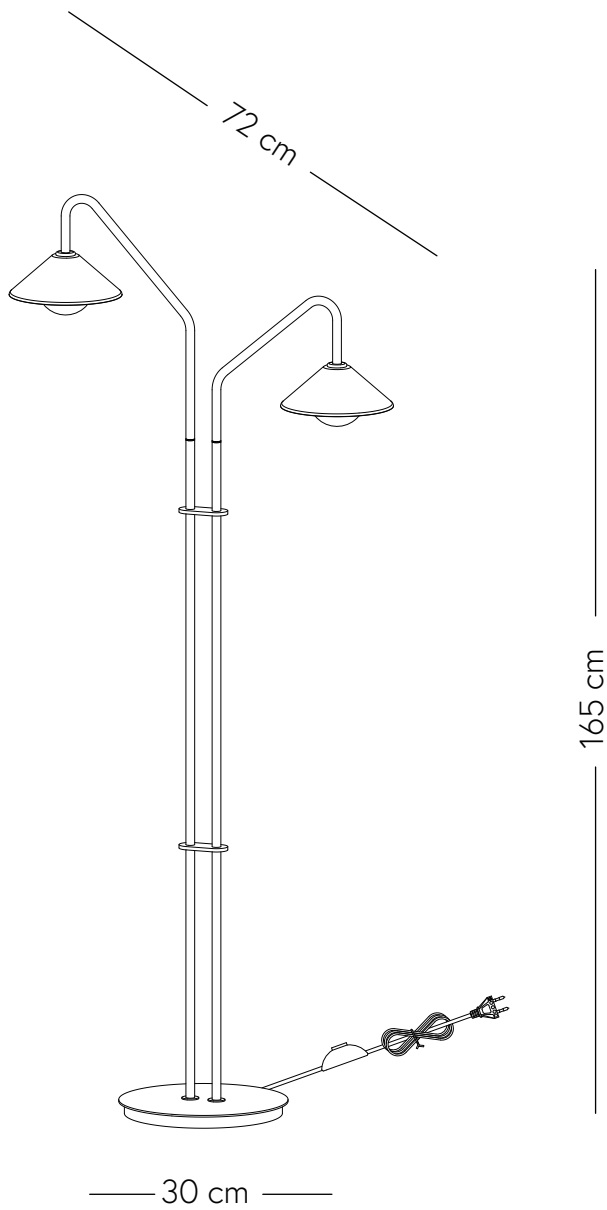

x1

x2

x2

x2

220-240V~50/60Hz, G9 2x3W LED

hubsch-interior.com

#myhubsch @hubschinterior

Hübsch
DANISH HOME INTERIOR & DESIGN