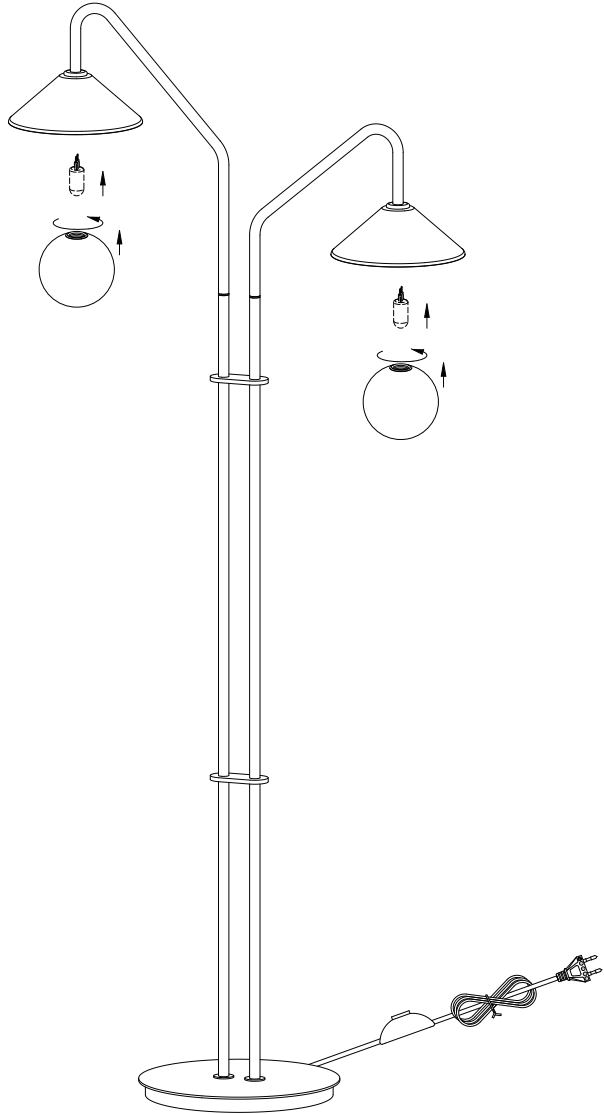

Como Floor Lamp

Hübsch

DANISH HOME INTERIOR & DESIGN

x1

x2

x1

x2

x2

x1

x2

x2

x2

220-240V~50/60Hz, G9 2x3W LED

hubsch-interior.com

#myhubsch @hubschinterior

Hübsch
DANISH HOME INTERIOR & DESIGN