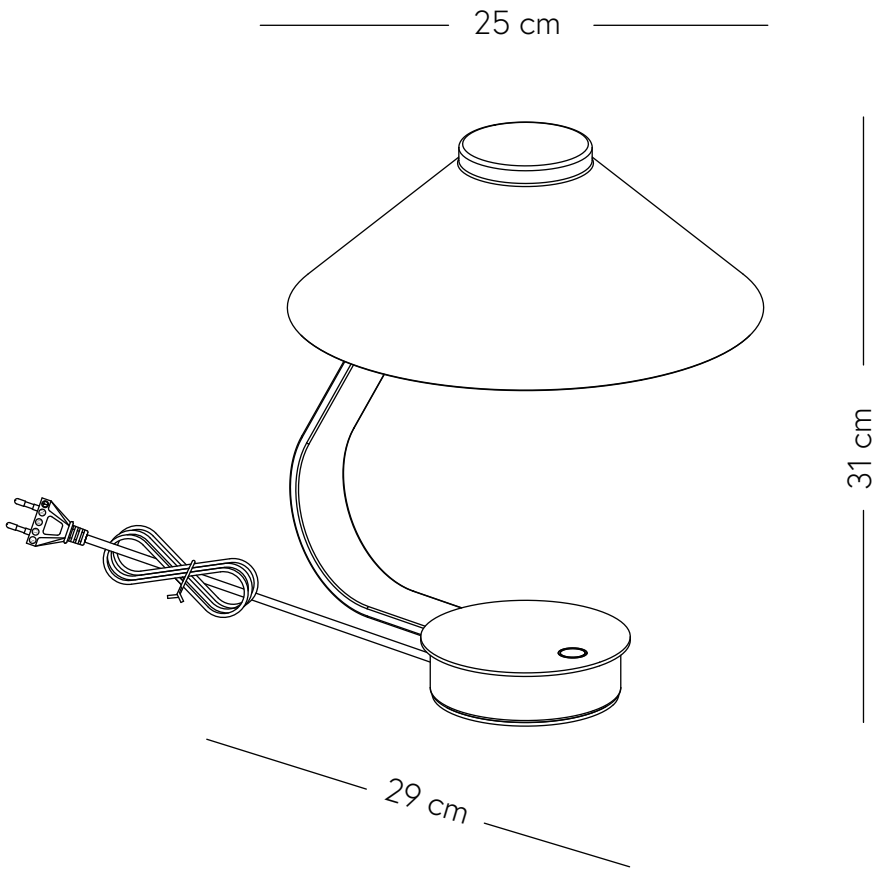

Muri Table Lamp

Hübsch

DANISH HOME INTERIOR & DESIGN

x1

x1

 **ENERG**

Hübsch A/S
961915

A
B
C
D
E
F
G

5
kWh/1000h

 2019/2015

220-240V~50/60Hz, LED 5W

hubsch-interior.com

#myhubsch @hubschinterior

Hübsch
DANISH HOME INTERIOR & DESIGN