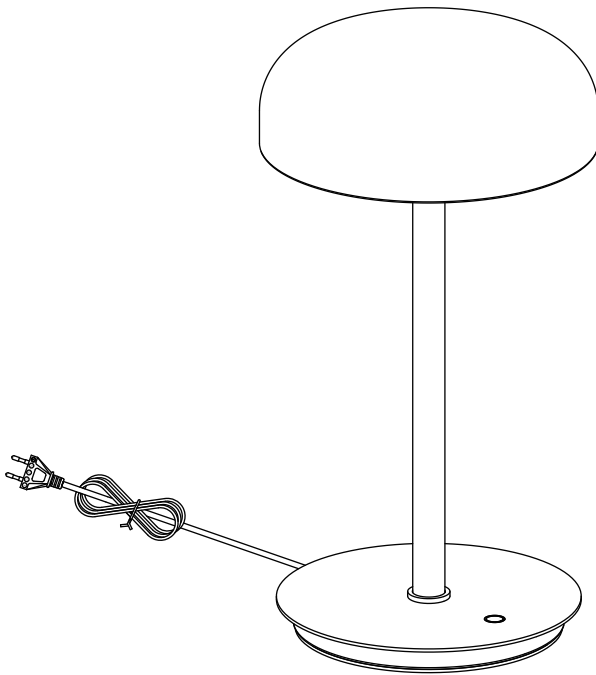

# Velo Table Lamp

Hübsch  
DANISH HOME INTERIOR & DESIGN

x1

  
**Hübsch A/S**  
961914

---

A  
B  
C  
D  
E  
**F**  
G

---

**10**  
kWh/1000h

 2019/2015

220-240V~50/60Hz, LED 10W

[hubsch-interior.com](http://hubsch-interior.com)

**#myhubsch @hubschinterior**

**Hübsch**  
DANISH HOME INTERIOR & DESIGN