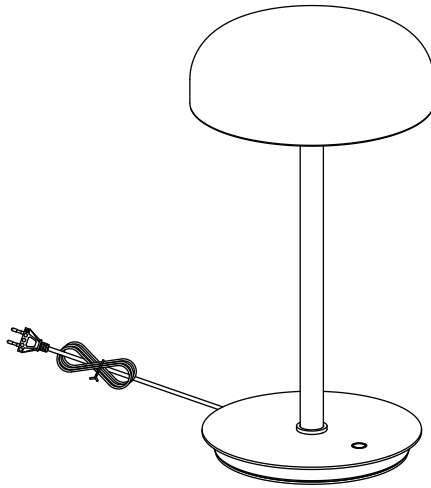

# Velo Table Lamp

Hübsch  
DANISH HOME INTERIOR & DESIGN

x1

  
**Hübsch A/S**  
961914

---

A  
B  
C  
D  
E  
**F**  
G

---

**10**  
kWh/1000h

 2019/2015

220-240V~50/60Hz, LED 10W

[hubsch-interior.com](http://hubsch-interior.com)

**#myhubsch @hubschinterior**

**Hübsch**  
DANISH HOME INTERIOR & DESIGN