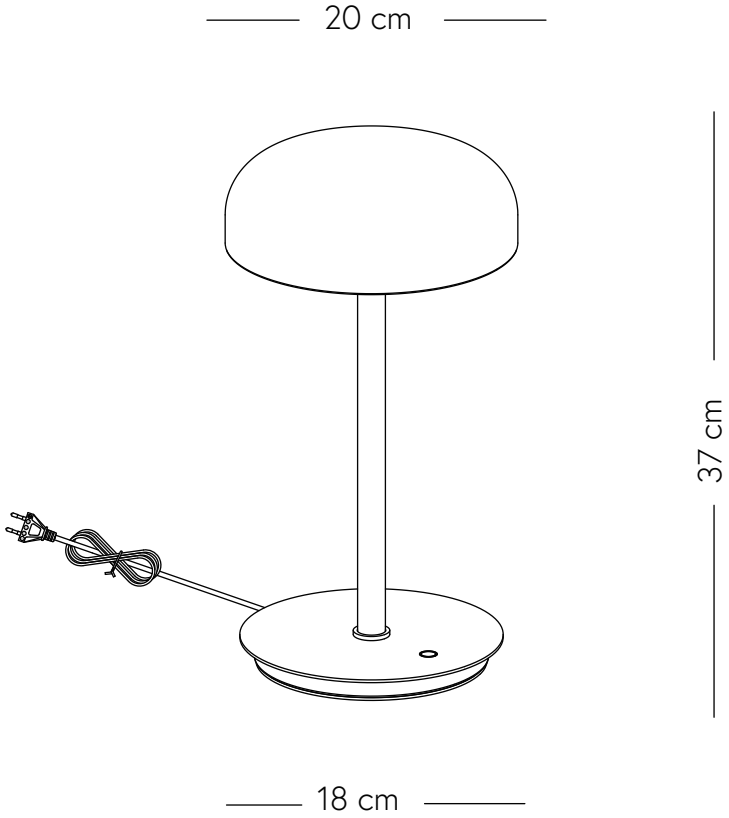

# Velo Table Lamp

Hübsch  
DANISH HOME INTERIOR & DESIGN

x1

  
**Hübsch A/S**  
961914

---

A  
B  
C  
D  
E  
**F**  
G

---

**10**  
kWh/1000h

 2019/2015

220-240V~50/60Hz, LED 10W

[hubsch-interior.com](http://hubsch-interior.com)

**#myhubsch @hubschinterior**

**Hübsch**  
DANISH HOME INTERIOR & DESIGN