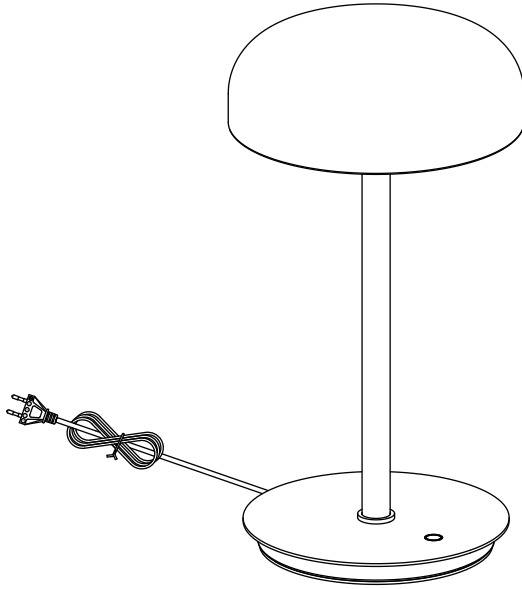

# Velo Table Lamp

Hübsch  
DANISH HOME INTERIOR & DESIGN

x1

  
**Hübsch A/S**  
961914

---

A  
B  
C  
D  
E  
**F**  
G

---

**10**  
kWh/1000h

 2019/2015

220-240V~50/60Hz, LED 10W

[hubsch-interior.com](http://hubsch-interior.com)

**#myhubsch @hubschinterior**

**Hübsch**  
DANISH HOME INTERIOR & DESIGN