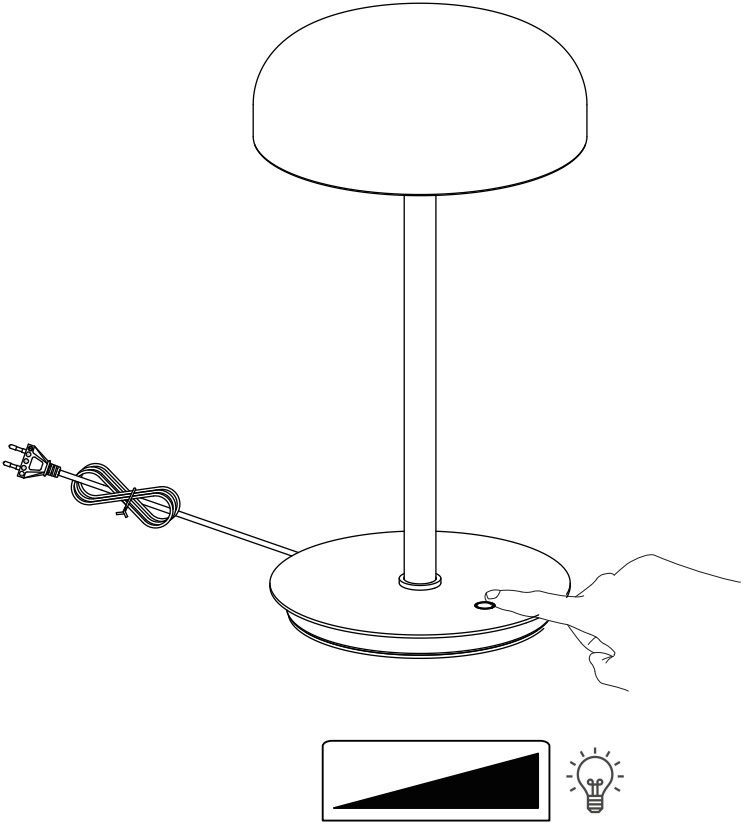

# Velo Table Lamp

Hübsch  
DANISH HOME INTERIOR & DESIGN

x1

  
**Hübsch A/S**  
961914

---

A  
B  
C  
D  
E  
**F**  
G

---

**10**  
kWh/1000h

 2019/2015

220-240V~50/60Hz, LED 10W

[hubsch-interior.com](http://hubsch-interior.com)

**#myhubsch @hubschinterior**

**Hübsch**  
DANISH HOME INTERIOR & DESIGN