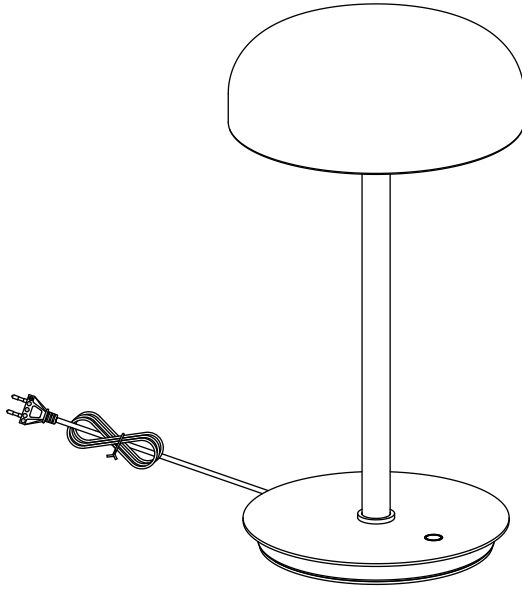

Velo Table Lamp

Hübsch
DANISH HOME INTERIOR & DESIGN

x1

 **ENERG** 

Hübsch A/S
961913

A
B
C
D
E
F
G

10
kWh/1000h

 2019/2015

220-240V~50/60Hz, LED 10W

hubsch-interior.com

#myhubsch @hubschinterior

Hübsch
DANISH HOME INTERIOR & DESIGN