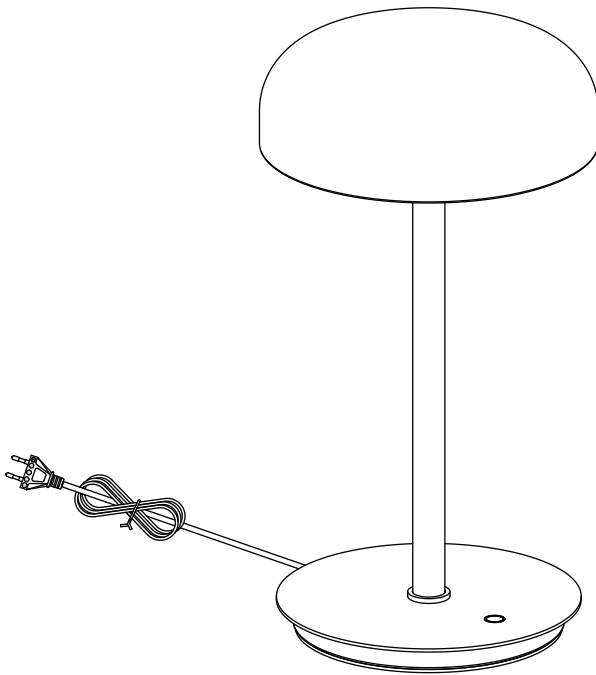

Velo Table Lamp

Hübsch
DANISH HOME INTERIOR & DESIGN

x1

 **ENERG** 

Hübsch A/S
961913

A
B
C
D
E
F
G

10
kWh/1000h

 2019/2015

220-240V~50/60Hz, LED 10W

hubsch-interior.com

#myhubsch @hubschinterior

Hübsch
DANISH HOME INTERIOR & DESIGN