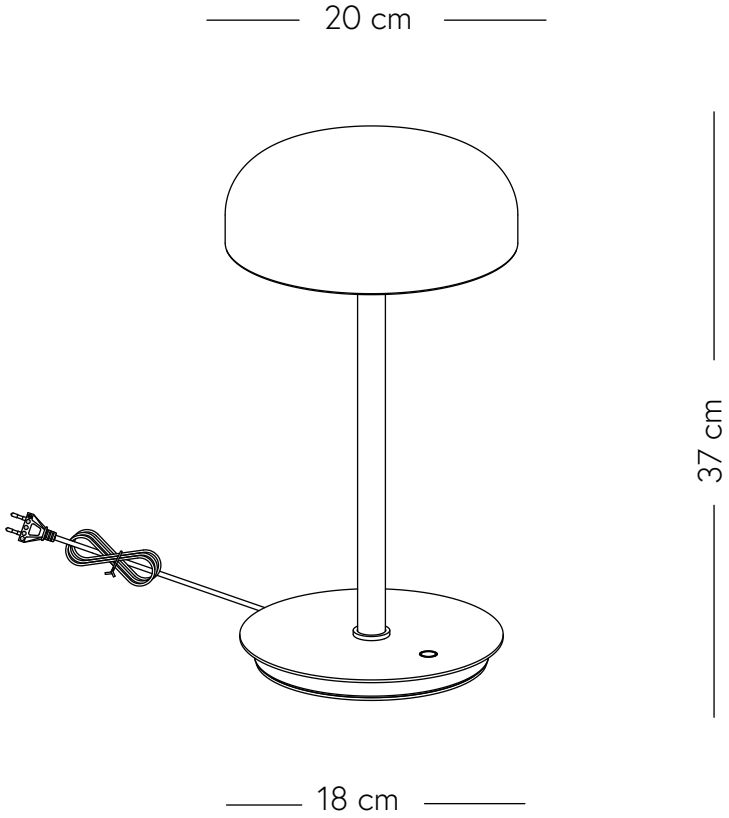

Velo Table Lamp

Hübsch
DANISH HOME INTERIOR & DESIGN

x1

 **ENERG** 

Hübsch A/S
961913

A
B
C
D
E
F
G

10
kWh/1000h

 2019/2015

220-240V~50/60Hz, LED 10W

hubsch-interior.com

#myhubsch @hubschinterior

Hübsch
DANISH HOME INTERIOR & DESIGN