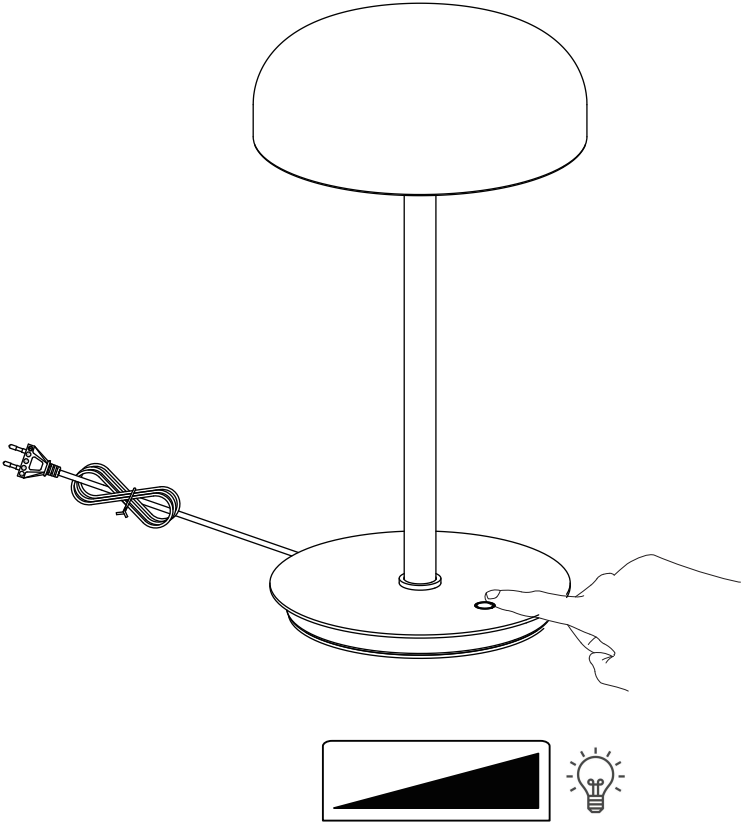

Velo Table Lamp

Hübsch
DANISH HOME INTERIOR & DESIGN

x1

 **ENERG** 

Hübsch A/S
961913

A
B
C
D
E
F
G

10
kWh/1000h

 2019/2015

220-240V~50/60Hz, LED 10W

hubsch-interior.com

#myhubsch @hubschinterior

Hübsch
DANISH HOME INTERIOR & DESIGN