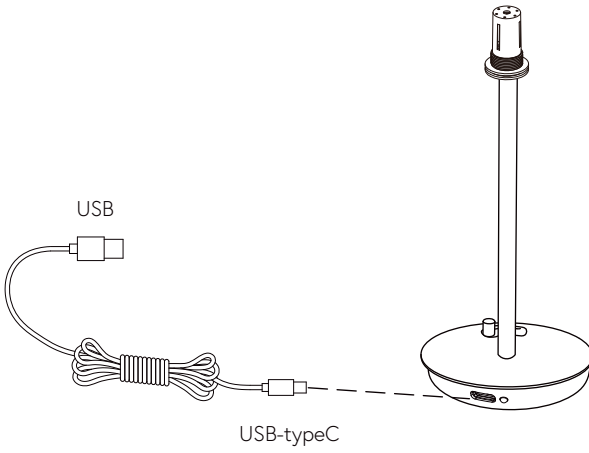

Salon Portable Lamp

Hübsch
DANISH HOME INTERIOR & DESIGN

x1

x1

x1

31 cm

15cm

 **ENERGY**

3
kWh/1000h

2019/2015

Battery: Li-ion 3.7V 5200mAh
5V/1A USB Type-C
LED G9 3W

hubsch-interior.com

#myhubsch @hubschinterior

Hübsch
DANISH HOME INTERIOR & DESIGN