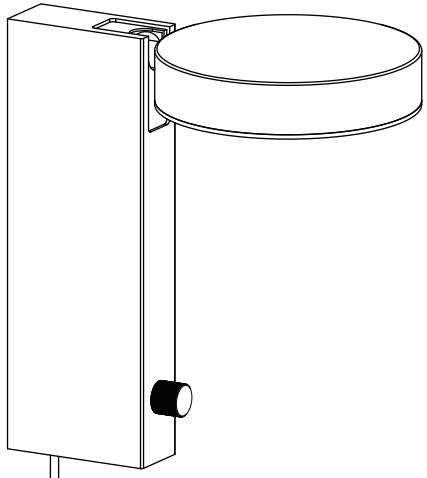

# Crea Wall Light

Hübsch

DANISH HOME INTERIOR & DESIGN

x2

x2

x1

x2

x2

20 cm

20 cm

12 cm

220-240V~50/60Hz, LED 7W

[hubsch-interior.com](http://hubsch-interior.com)

#myhubsch @hubschinterior

Hübsch  
DANISH HOME INTERIOR & DESIGN