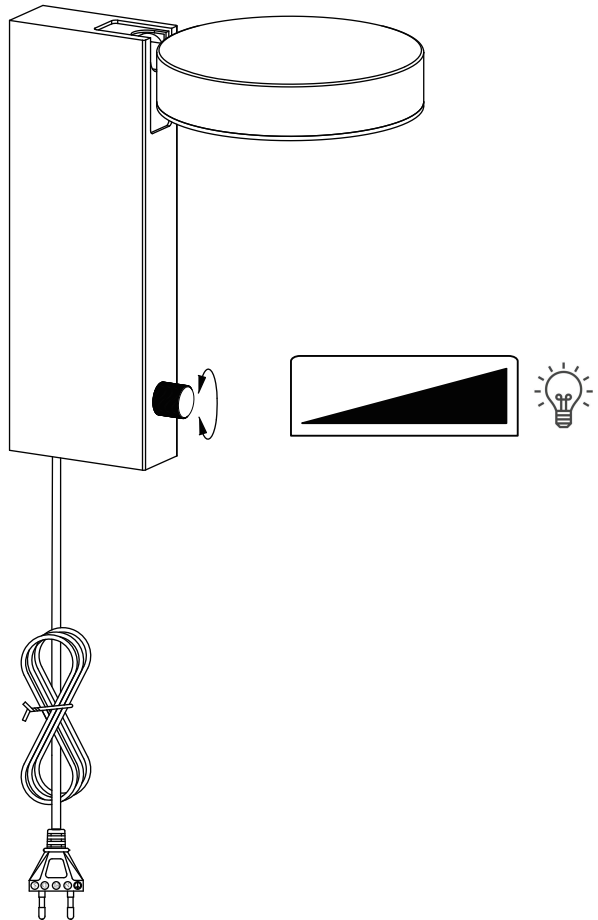

# Crea Wall Light

Hübsch

DANISH HOME INTERIOR & DESIGN

x2

x2

x1

x2

x2

20 cm

20 cm

12 cm

220-240V~50/60Hz, LED 7W

[hubsch-interior.com](http://hubsch-interior.com)

#myhubsch @hubschinterior

Hübsch  
DANISH HOME INTERIOR & DESIGN