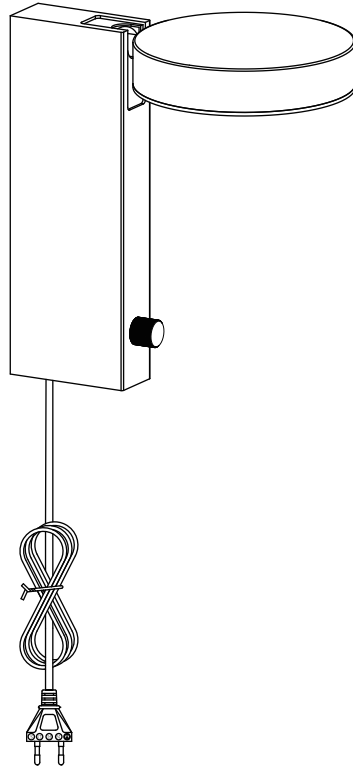

# Crea Wall Light

Hübsch

DANISH HOME INTERIOR & DESIGN

x2

x2

x1

x2

x2

20 cm

20 cm

12 cm

220-240V~50/60Hz, LED 7W

[hubsch-interior.com](http://hubsch-interior.com)

#myhubsch @hubschinterior

Hübsch  
DANISH HOME INTERIOR & DESIGN