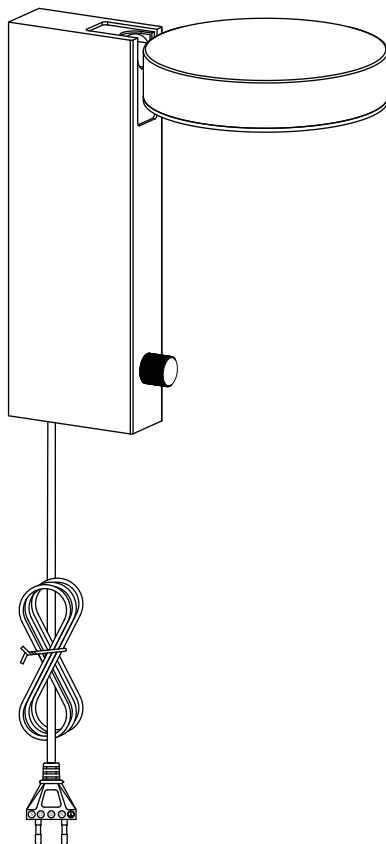

# Crea Wall Light

Hübsch

DANISH HOME INTERIOR & DESIGN

x2

x2

x1

x2

x2

20 cm

20 cm

12 cm

220-240V~50/60Hz, LED 7W

[hubsch-interior.com](http://hubsch-interior.com)

#myhubsch @hubschinterior

Hübsch  
DANISH HOME INTERIOR & DESIGN