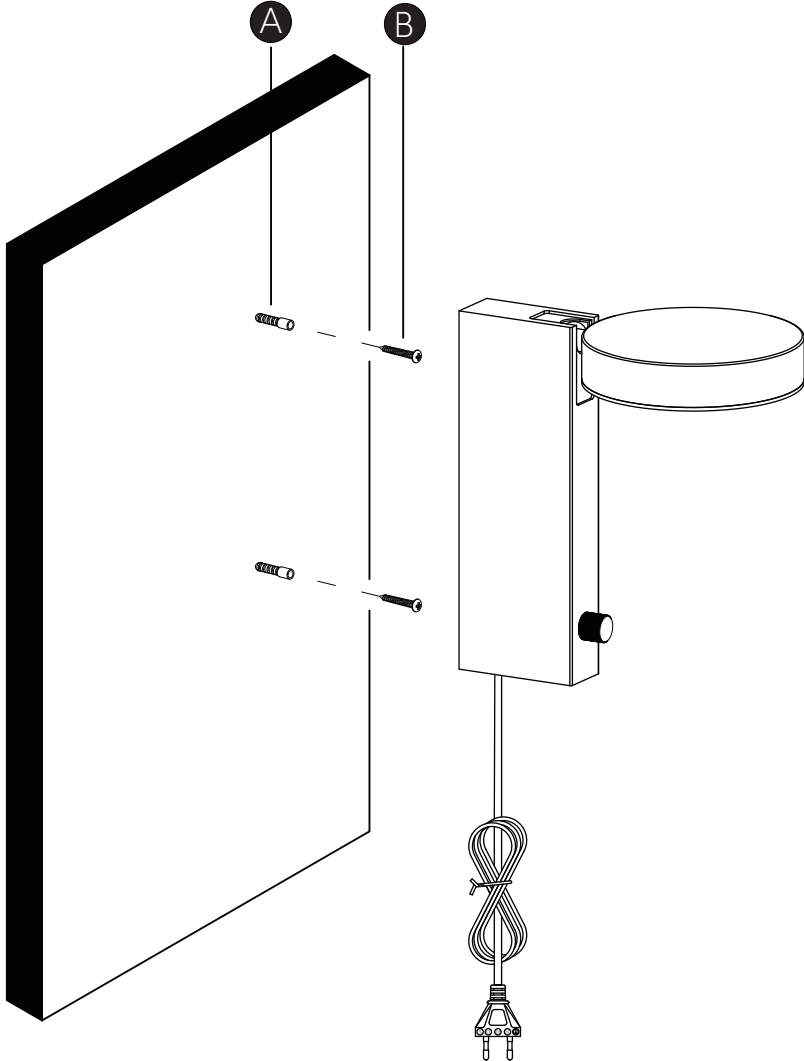

# Crea Wall Light

Hübsch

DANISH HOME INTERIOR & DESIGN

x2

x2

x1

x2

x2

20 cm

20 cm

12 cm

220-240V~50/60Hz, LED 7W

[hubsch-interior.com](http://hubsch-interior.com)

#myhubsch @hubschinterior

Hübsch  
DANISH HOME INTERIOR & DESIGN