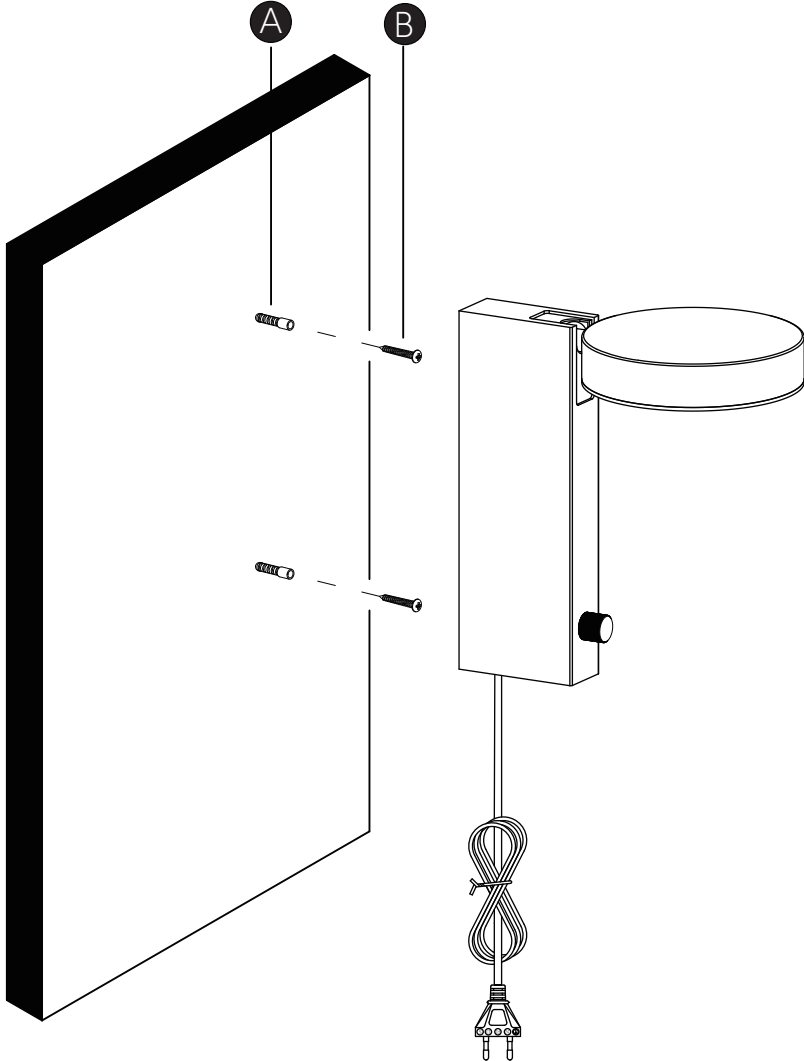

Crea Wall Light

Hübsch

DANISH HOME INTERIOR & DESIGN

x2

x2

x1

x2

x2

20 cm

20 cm

12 cm

Hübsch A/S
961908

A
B
C
D
E
F
G

7
kWh/1000h

 2019/2015

220-240V~50/60Hz, LED 7W