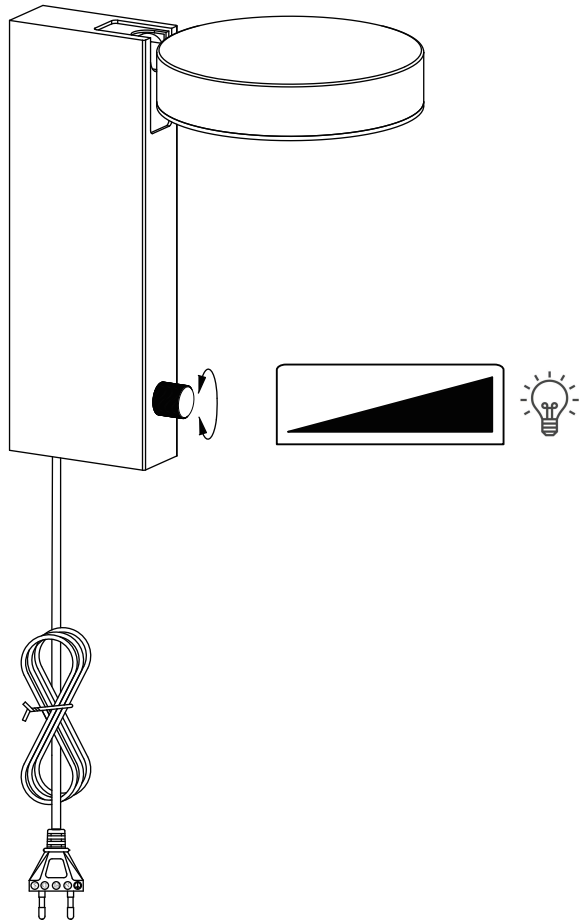

Crea Wall Light

Hübsch

DANISH HOME INTERIOR & DESIGN

x2

x2

x1

x2

x2

20 cm

20 cm

12 cm

Hübsch A/S
961908

A
B
C
D
E
F
G

7
kWh/1000h

 2019/2015

220-240V~50/60Hz, LED 7W