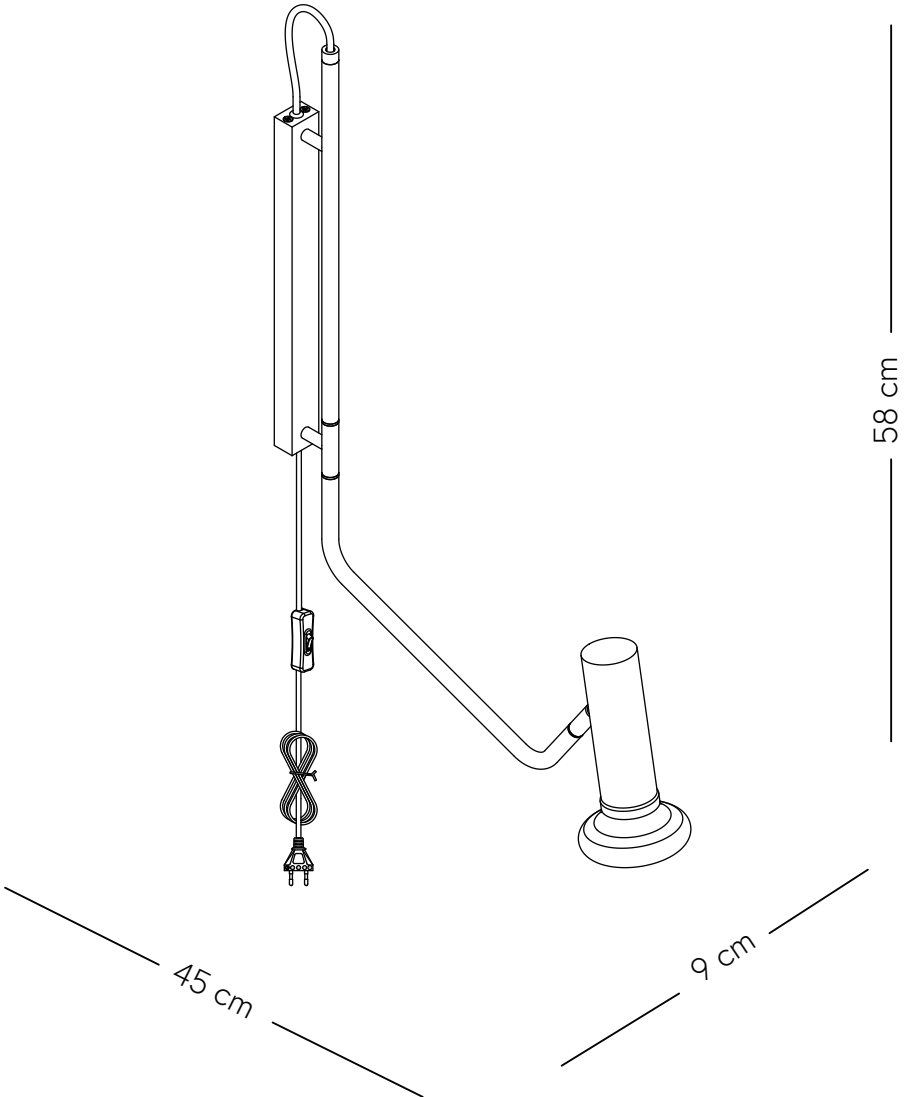

# Wally Wall Light

Hübsch

DANISH HOME INTERIOR & DESIGN

x4

x1

x1

x1

×4

×1

**220-240V~50/60Hz, G9 LED 3W**

**hubsch-interior.com**

**#myhubsch @hubschinterior**

**Hübsch**  
DANISH HOME INTERIOR & DESIGN