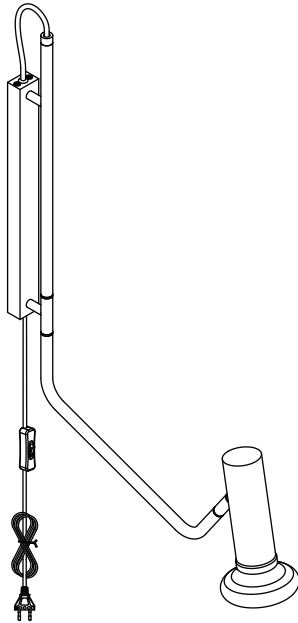

Wally Wall Light

Hübsch

DANISH HOME INTERIOR & DESIGN

x2

x2

x4

x1

x1

x1

x2

x2

x1

×4

220-240V~50/60Hz, G9 LED 3W

hubsch-interior.com

#myhubsch @hubschinterior