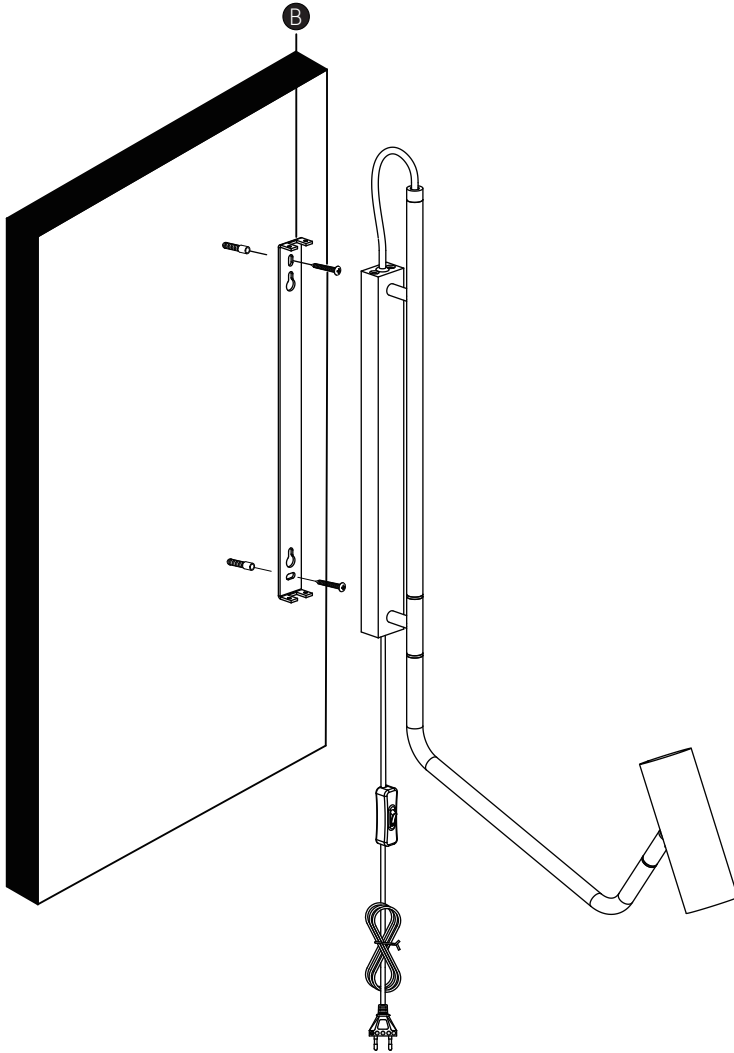

# Wally Wall Light

Hübsch

DANISH HOME INTERIOR & DESIGN

x4

x1

x1

x1

×4

×1

**220-240V~50/60Hz, G9 LED 3W**

**hubsch-interior.com**

**#myhubsch @hubschinterior**

**Hübsch**  
DANISH HOME INTERIOR & DESIGN