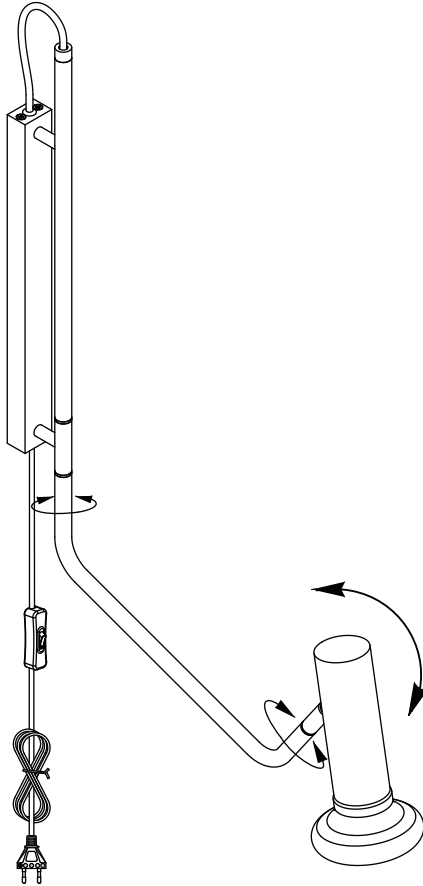

# Wally Wall Light

Hübsch

DANISH HOME INTERIOR & DESIGN

x4

x1

x1

x1

×4

×1

**220-240V~50/60Hz, G9 LED 3W**

**hubsch-interior.com**

**#myhubsch @hubschinterior**

**Hübsch**  
DANISH HOME INTERIOR & DESIGN