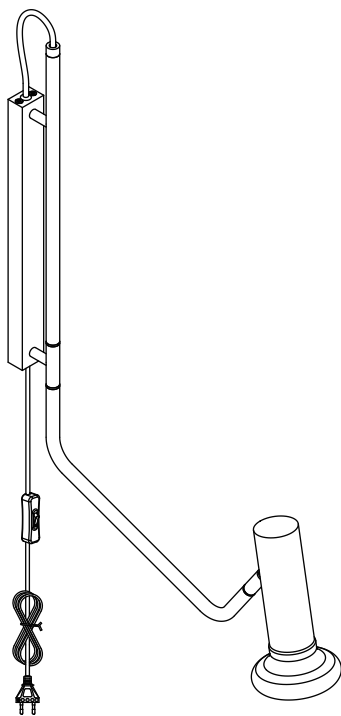

# Wally Wall Light

Hübsch

DANISH HOME INTERIOR & DESIGN

x4

x1

x1

x1

×4

×1

**220-240V~50/60Hz, G9 LED 3W**

**hubsch-interior.com**

**#myhubsch @hubschinterior**

**Hübsch**  
DANISH HOME INTERIOR & DESIGN