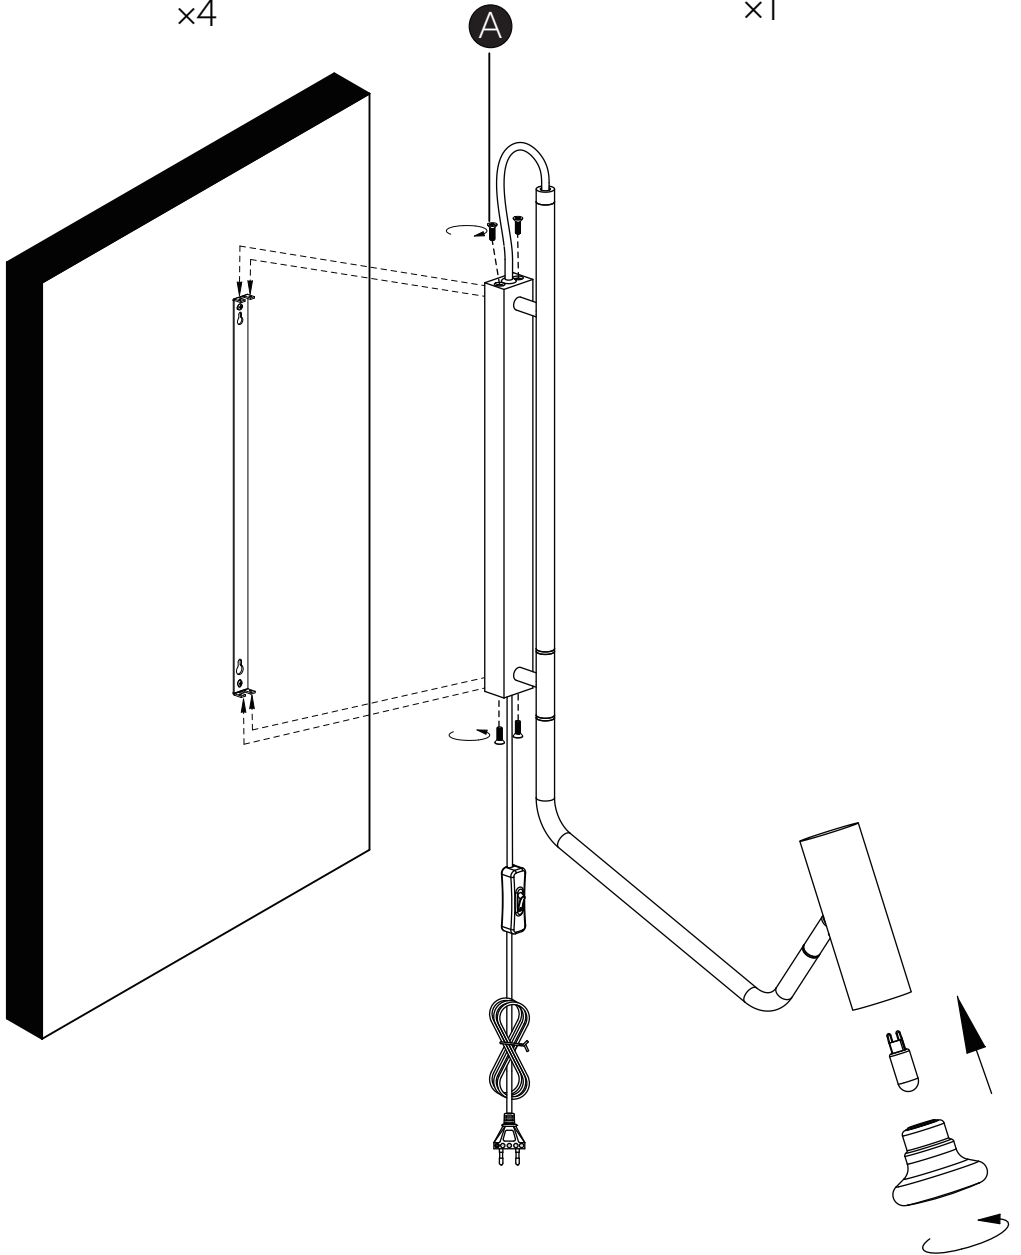

# Wally Wall Light

Hübsch

DANISH HOME INTERIOR & DESIGN

x4

x1

x1

x1

×4

×1

**220-240V~50/60Hz, G9 LED 3W**

**hubsch-interior.com**

**#myhubsch @hubschinterior**

**Hübsch**  
DANISH HOME INTERIOR & DESIGN