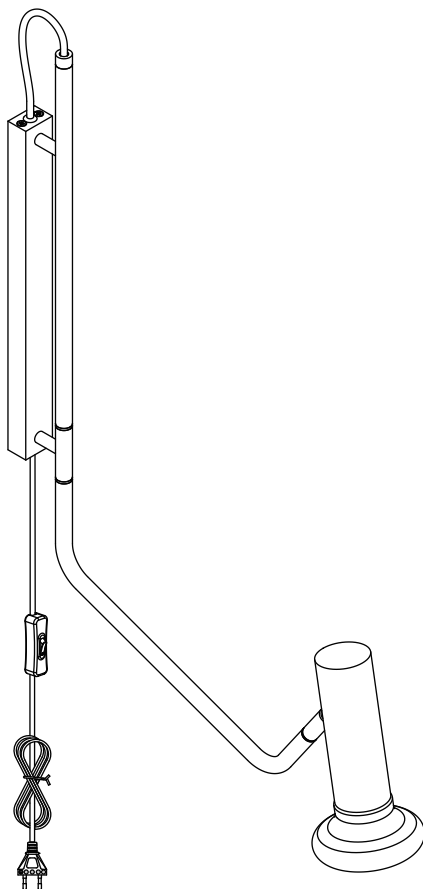

Wally Wall Light

Hübsch

DANISH HOME INTERIOR & DESIGN

x2

x2

x4

x1

x1

x1

x2

x2

x1

×4

220-240V~50/60Hz, G9 LED 3W

hubsch-interior.com

#myhubsch @hubschinterior