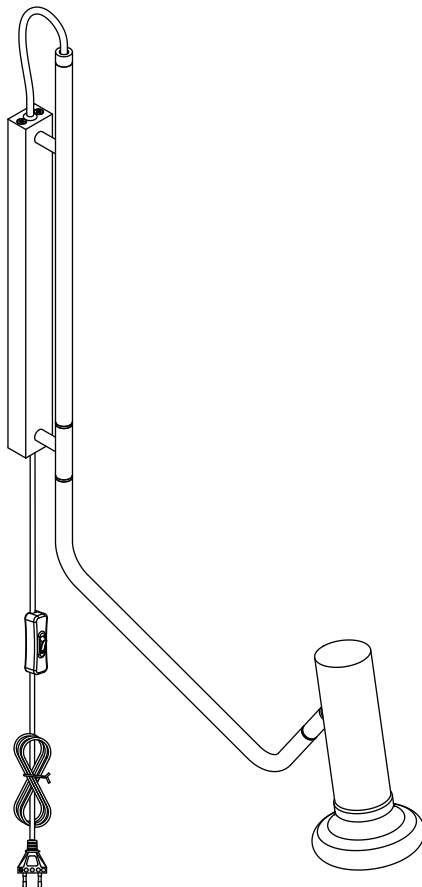

# Wally Wall Light

Hübsch

DANISH HOME INTERIOR & DESIGN

x4

x1

x1

x1

×4

×1

**220-240V~50/60Hz, G9 LED 3W**

**hubsch-interior.com**

**#myhubsch @hubschinterior**

**Hübsch**  
DANISH HOME INTERIOR & DESIGN