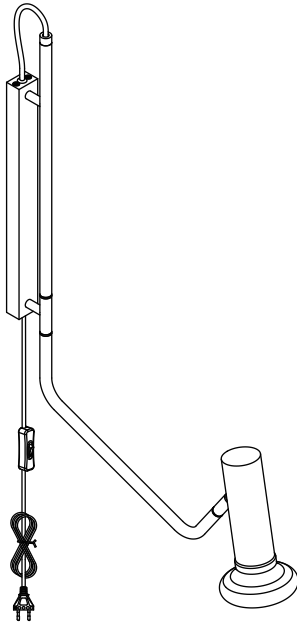

# Wally Wall Light

Hübsch

DANISH HOME INTERIOR & DESIGN

x4

x1

x1

x1

×4

×1

**220-240V~50/60Hz, G9 LED 3W**

**hubsch-interior.com**

**#myhubsch @hubschinterior**

**Hübsch**  
DANISH HOME INTERIOR & DESIGN