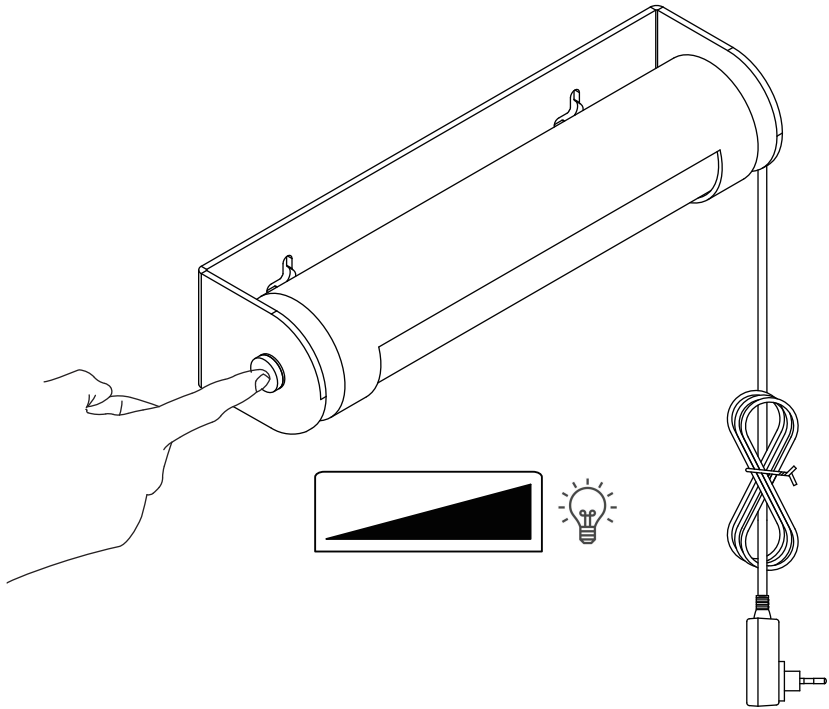

Satellite Wall Light

Hübsch
DANISH HOME INTERIOR & DESIGN

×1

1

2

3

Hübsch A/S
961904

A
B
C
D
E
F
G

10
kWh/1000h

 2019/2015

220-240V~50/60Hz, LED 10W

hubsch-interior.com

#myhubsch @hubschinterior

Hübsch
DANISH HOME INTERIOR & DESIGN