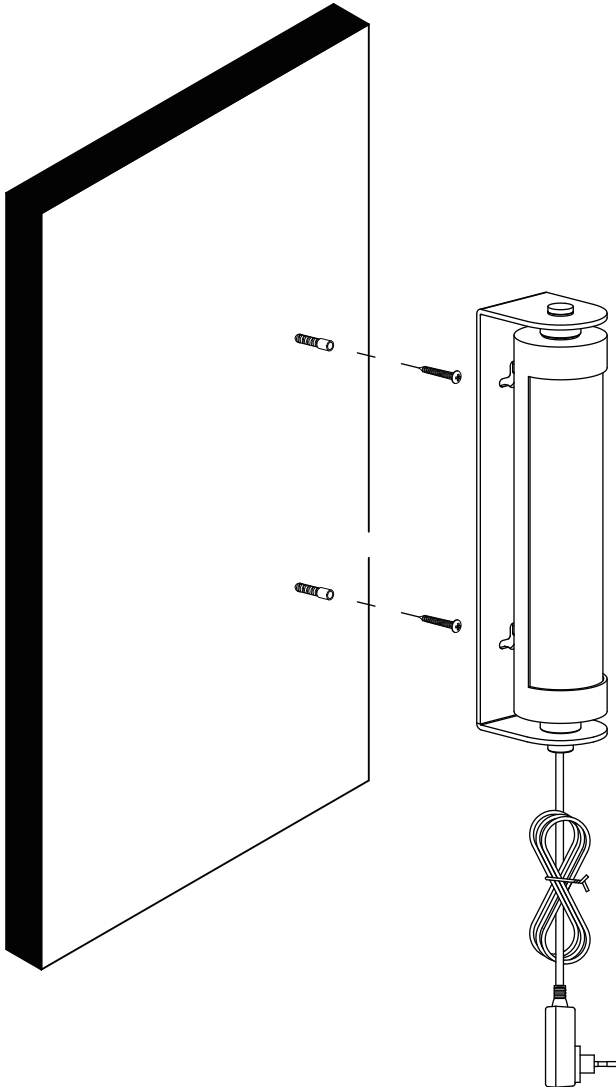

Satellite Wall Light

Hübsch
DANISH HOME INTERIOR & DESIGN

×1

1

2

3

Hübsch A/S
961904

A
B
C
D
E
F
G

10
kWh/1000h

 2019/2015

220-240V~50/60Hz, LED 10W

hubsch-interior.com

#myhubsch @hubschinterior

Hübsch
DANISH HOME INTERIOR & DESIGN