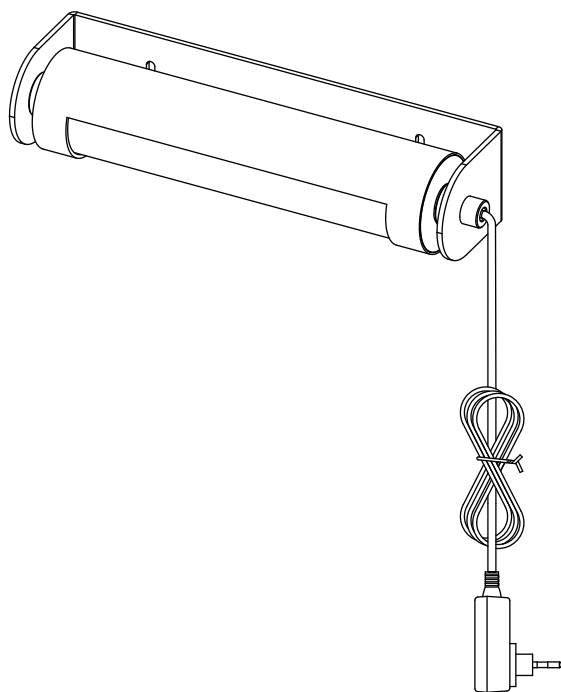

Satellite Wall Light

Hübsch
DANISH HOME INTERIOR & DESIGN

×1

1

2

3

Hübsch A/S
961904

A
B
C
D
E
F
G

10
kWh/1000h

 2019/2015

220-240V~50/60Hz, LED 10W

hubsch-interior.com

#myhubsch @hubschinterior

Hübsch
DANISH HOME INTERIOR & DESIGN