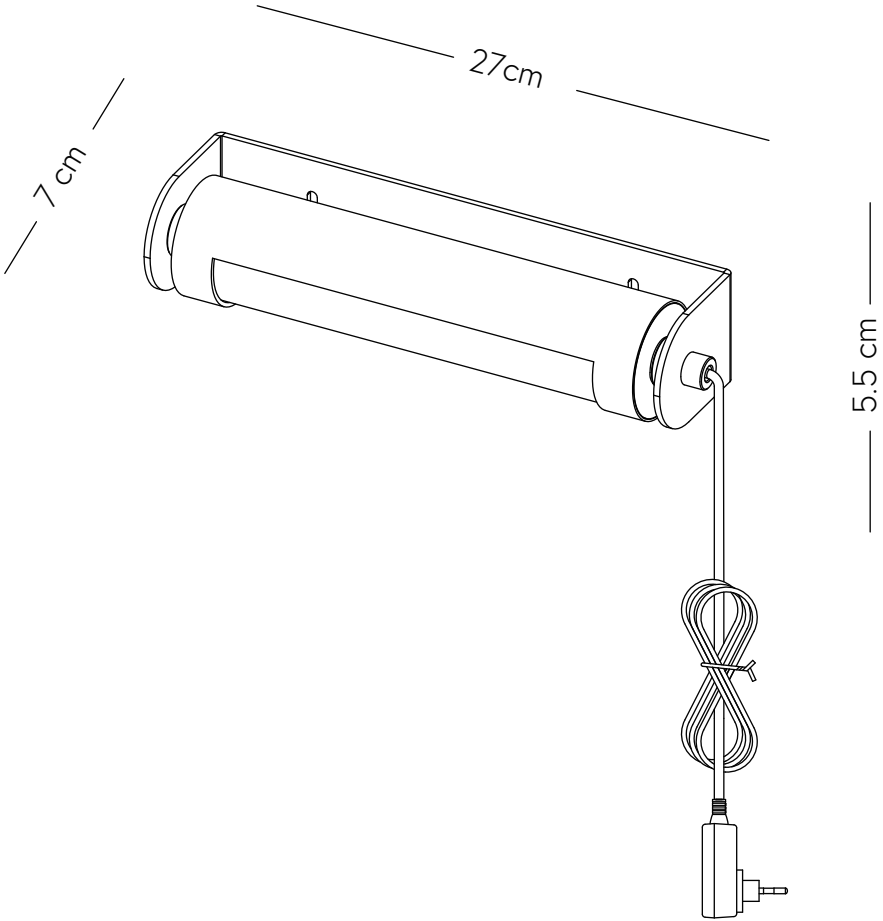

Satellite Wall Light

Hübsch
DANISH HOME INTERIOR & DESIGN

×1

1

2

3

Hübsch A/S
961904

A
B
C
D
E
F
G

10
kWh/1000h

 2019/2015

220-240V~50/60Hz, LED 10W

hubsch-interior.com

#myhubsch @hubschinterior

Hübsch
DANISH HOME INTERIOR & DESIGN