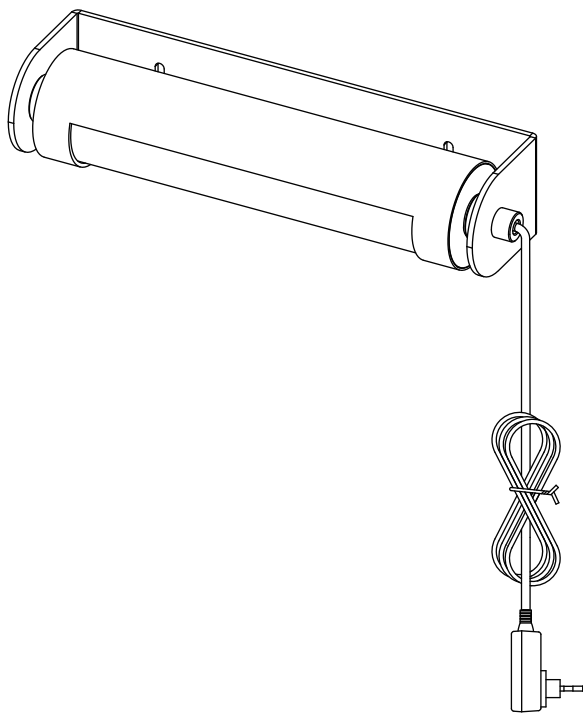

Satellite Wall Light

Hübsch
DANISH HOME INTERIOR & DESIGN

×1

1

2

3

Hübsch A/S
961904

A
B
C
D
E
F
G

10
kWh/1000h

 2019/2015

220-240V~50/60Hz, LED 10W

hubsch-interior.com

#myhubsch @hubschinterior

Hübsch
DANISH HOME INTERIOR & DESIGN