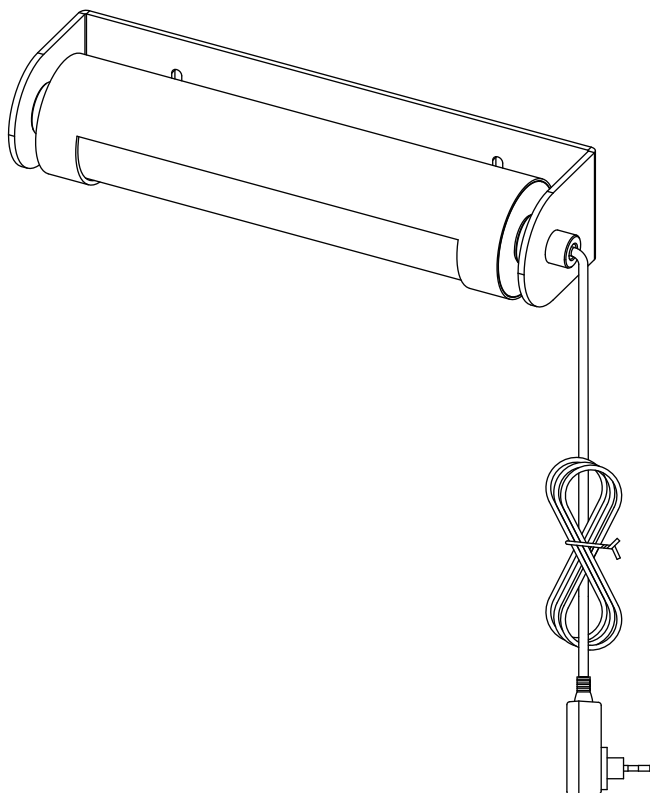

Satellite Wall Light

Hübsch
DANISH HOME INTERIOR & DESIGN

×1

1

2

3

Hübsch A/S
961904

A
B
C
D
E
F
G

10
kWh/1000h

 2019/2015

220-240V~50/60Hz, LED 10W

hubsch-interior.com

#myhubsch @hubschinterior

Hübsch
DANISH HOME INTERIOR & DESIGN