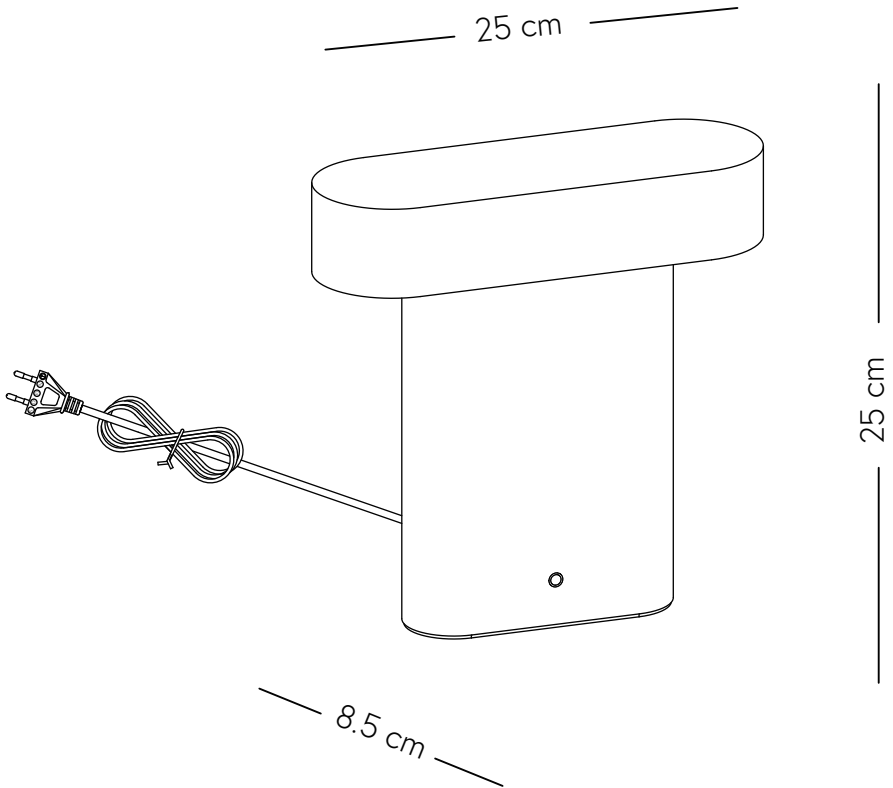

Sleek Table Lamp

Hübsch
DANISH HOME INTERIOR & DESIGN

×1

Hübsch A/S
961903

A
B
C
D
E
F
G

10
kWh/1000h

 2019/2015

220-240V~50/60Hz, LED 10W