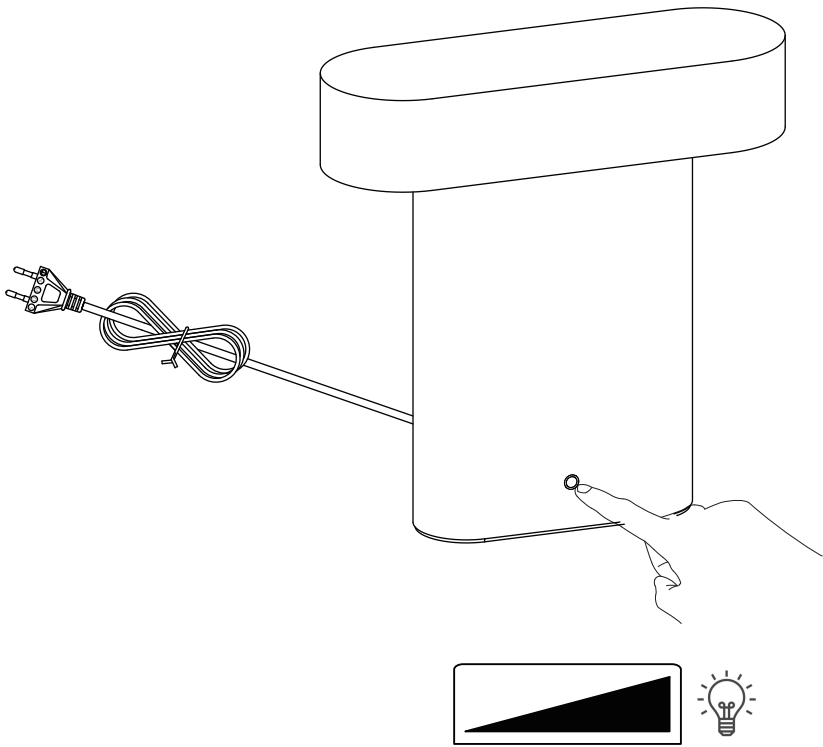

# Sleek Table Lamp

Hübsch

DANISH HOME INTERIOR & DESIGN

x1

  
**Hübsch A/S**  
961902

---

A  
B  
C  
D  
E  
**F**  
G

---

**10**  
kWh/1000h

 2019/2015

220-240V~50/60Hz, LED 10W

[hubsch-interior.com](http://hubsch-interior.com)

**#myhubsch @hubschinterior**

**Hübsch**  
DANISH HOME INTERIOR & DESIGN