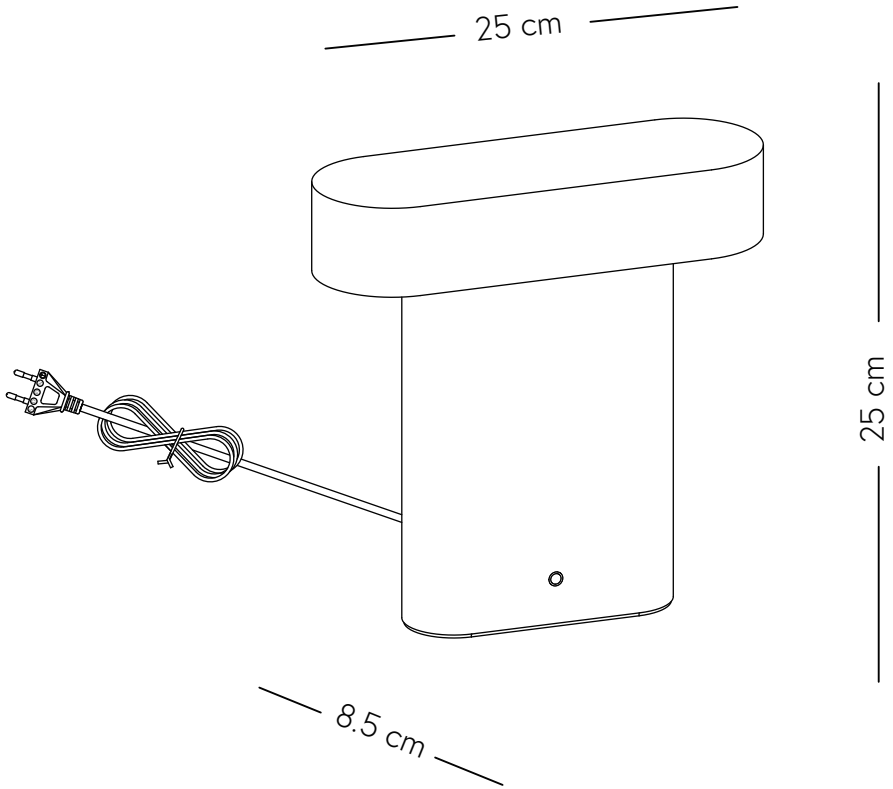

# Sleek Table Lamp

Hübsch

DANISH HOME INTERIOR & DESIGN

x1

  
**Hübsch A/S**  
961902

---

A  
B  
C  
D  
E  
**F**  
G

---

**10**  
kWh/1000h

 2019/2015

220-240V~50/60Hz, LED 10W

[hubsch-interior.com](http://hubsch-interior.com)

**#myhubsch @hubschinterior**

**Hübsch**  
DANISH HOME INTERIOR & DESIGN