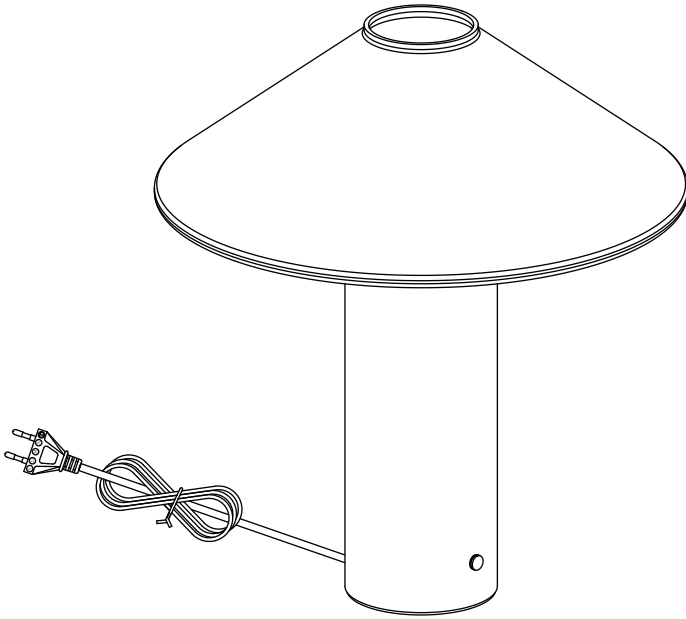

Orbit Table Lamp

Hübsch

DANISH HOME INTERIOR & DESIGN

x1

x1

35 cm

40 cm

10 cm

220-240V~50/60Hz, E27 MAX LED 6W
Use dimmable bulbs

hubsch-interior.com

#myhubsch @hubschinterior

Hübsch
DANISH HOME INTERIOR & DESIGN