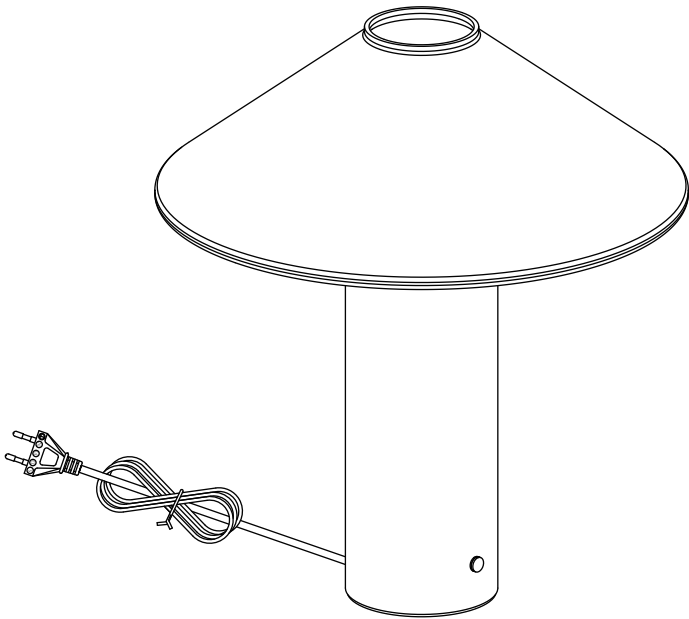

Orbit Table Lamp

Hübsch

DANISH HOME INTERIOR & DESIGN

x1

x1

35 cm

40 cm

10 cm

220-240V~50/60Hz, E27 MAX LED 6W
Use dimmable bulbs

hubsch-interior.com

#myhubsch @hubschinterior

Hübsch
DANISH HOME INTERIOR & DESIGN