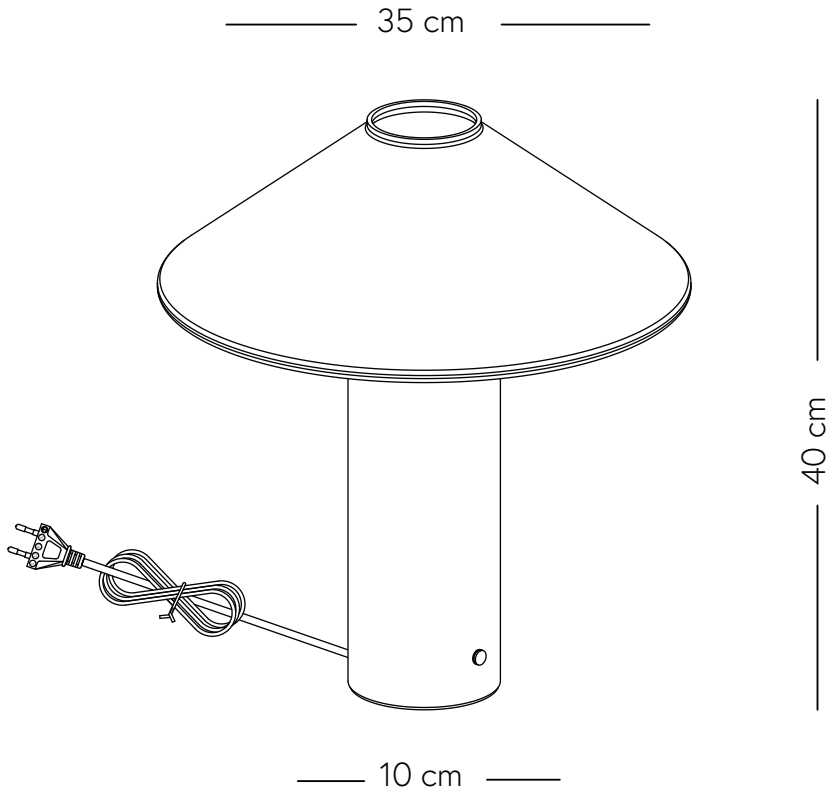

Orbit Table Lamp

Hübsch

DANISH HOME INTERIOR & DESIGN

x1

x1

35 cm

40 cm

10 cm

220-240V~50/60Hz, E27 MAX LED 6W
Use dimmable bulbs

hubsch-interior.com

#myhubsch @hubschinterior

Hübsch
DANISH HOME INTERIOR & DESIGN