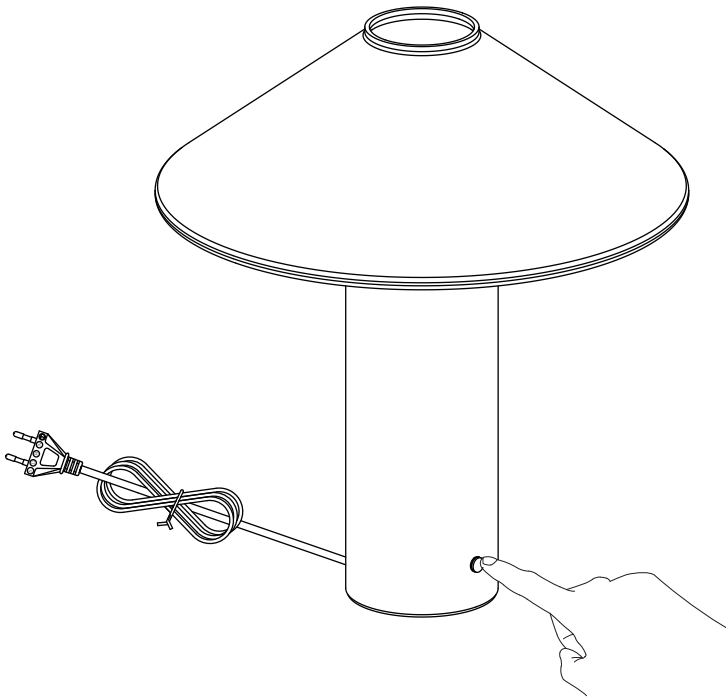

Orbit Table Lamp

Hübsch

DANISH HOME INTERIOR & DESIGN

x1

x1

35 cm

40 cm

10 cm

220-240V~50/60Hz, E27 MAX LED 6W
Use dimmable bulbs

hubsch-interior.com

#myhubsch @hubschinterior

Hübsch
DANISH HOME INTERIOR & DESIGN