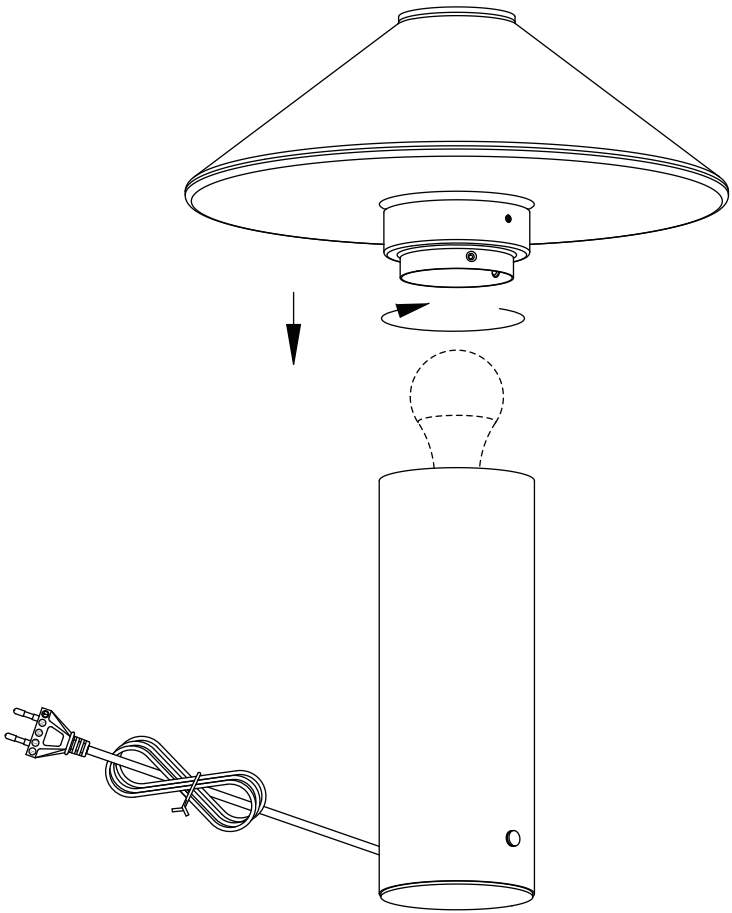

Orbit Table Lamp

Hübsch

DANISH HOME INTERIOR & DESIGN

x1

x1

35 cm

40 cm

10 cm

220-240V~50/60Hz, E27 MAX LED 6W
Use dimmable bulbs

hubsch-interior.com

#myhubsch @hubschinterior

Hübsch
DANISH HOME INTERIOR & DESIGN