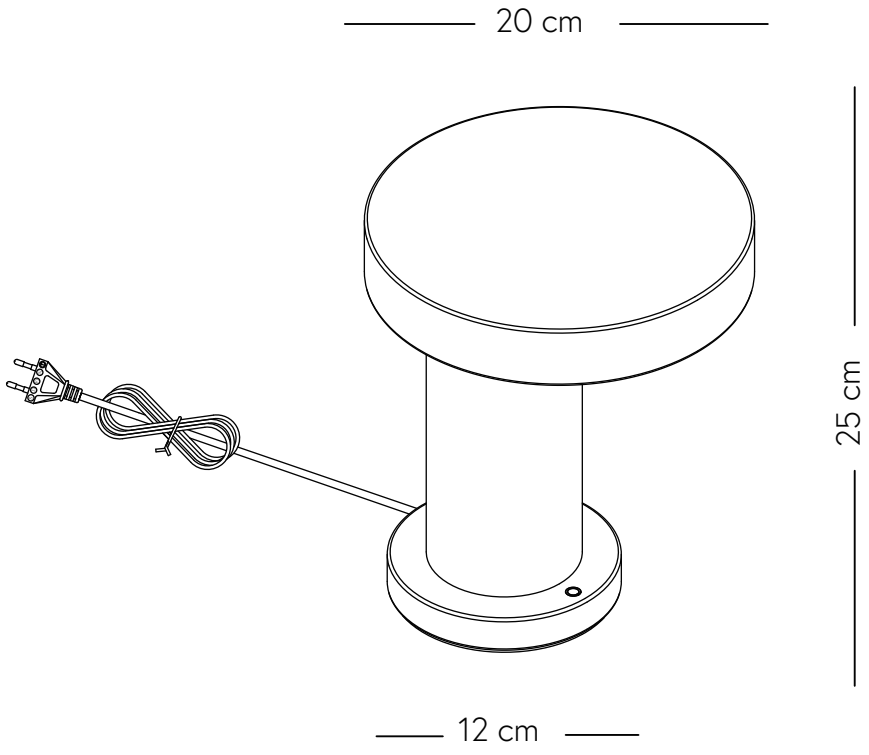

# Magic Table Lamp

Hübsch  
DANISH HOME INTERIOR & DESIGN

x1

  
**Hübsch A/S**  
961702

A  
B  
C  
D  
E  
**F**  
G

**10**  
kWh/1000h

 2019/2015

220-240V~50/60Hz, LED 10W