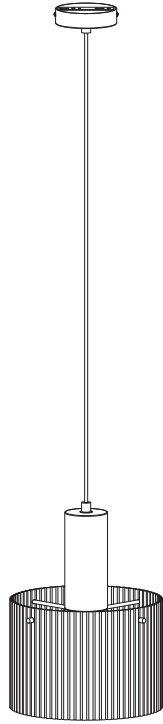

Revolve Ceiling Light

Hübsch
DANISH HOME INTERIOR & DESIGN

x2

x2

x2

x4

x4

x1

A x1

B x1

x2

x2

x2

220-240V~50/60Hz, E27 MAX 60W

hubsch-interior.com

#myhubsch @hubschinterior