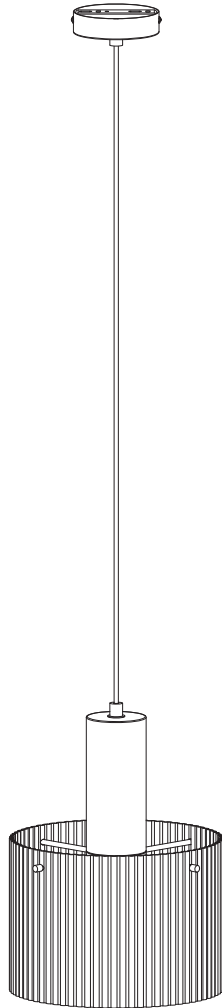

Revolve Ceiling Light

Hübsch
DANISH HOME INTERIOR & DESIGN

x2

x2

x2

x4

x4

x1

A x1

B x1

x2

x2

x2

220-240V~50/60Hz, E27 MAX 60W

hubsch-interior.com

#myhubsch @hubschinterior