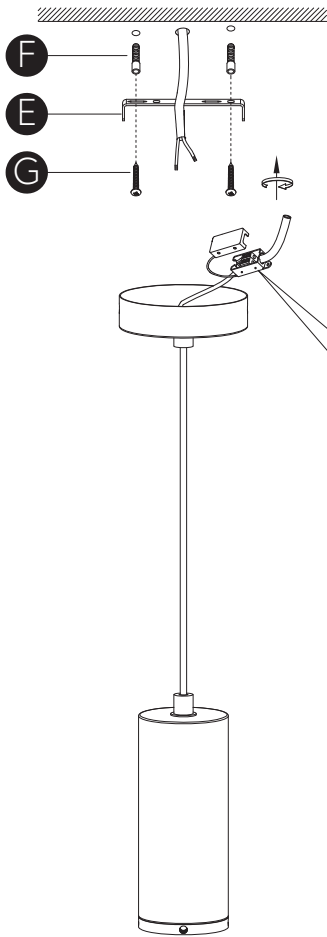

Revolve Ceiling Light

Hübsch
DANISH HOME INTERIOR & DESIGN

x2

x2

x2

x4

x4

x1

A x1

B x1

x2

x2

x2

220-240V~50/60Hz, E27 MAX 60W

hubsch-interior.com

#myhubsch @hubschinterior