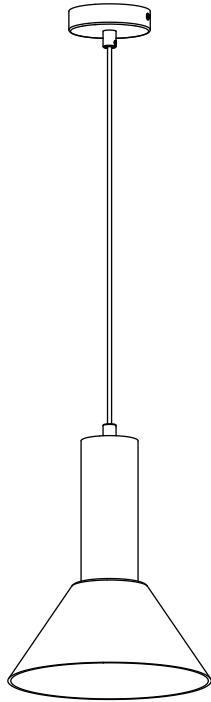

Contrast Ceiling Light

Hübsch

DANISH HOME INTERIOR & DESIGN

x2

x2

x2

x1

x2

x1

x1

x2

x2

x1

x2

x2

x1

220-240V~50Hz, E27 MAX 60W

hubsch-interior.com

#myhubsch @hubschinterior

Hübsch
DANISH HOME INTERIOR & DESIGN