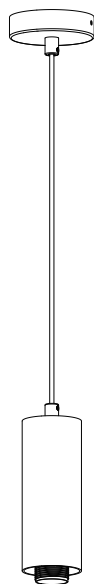

Contrast Ceiling Light

Hübsch

DANISH HOME INTERIOR & DESIGN

x2

x2

x2

x1

x2

x1

x1

x2

x2

x1

x2

x2

x1

220-240V~50Hz, E27 MAX 60W

hubsch-interior.com

#myhubsch @hubschinterior

Hübsch
DANISH HOME INTERIOR & DESIGN