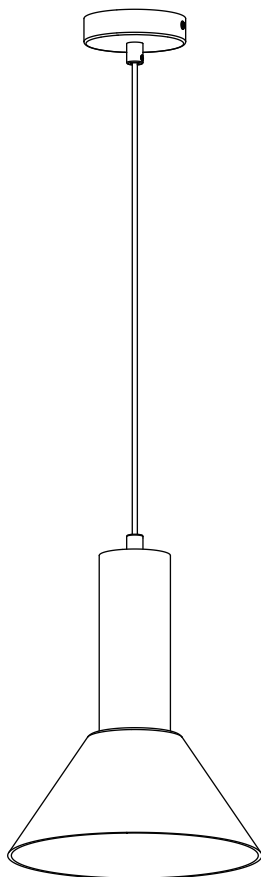

Contrast Ceiling Light

Hübsch

DANISH HOME INTERIOR & DESIGN

x2

x2

x2

x1

x2

x1

x1

x2

x2

x1

x2

x2

x1

220-240V~50Hz, E27 MAX 60W

hubsch-interior.com

#myhubsch @hubschinterior

Hübsch
DANISH HOME INTERIOR & DESIGN