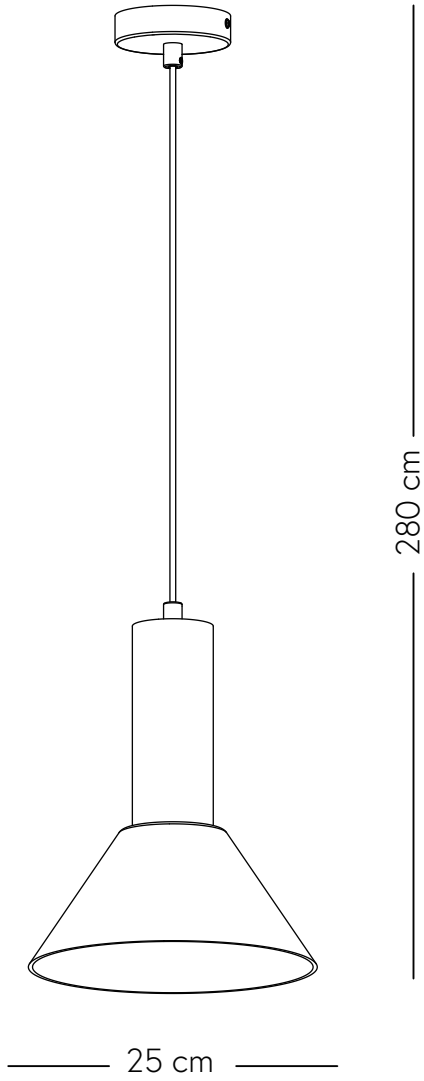

Contrast Ceiling Light

Hübsch

DANISH HOME INTERIOR & DESIGN

x2

x2

x2

x1

x2

x1

x1

x2

x2

x1

x2

x2

x1

220-240V~50Hz, E27 MAX 60W

hubsch-interior.com

#myhubsch @hubschinterior

Hübsch
DANISH HOME INTERIOR & DESIGN