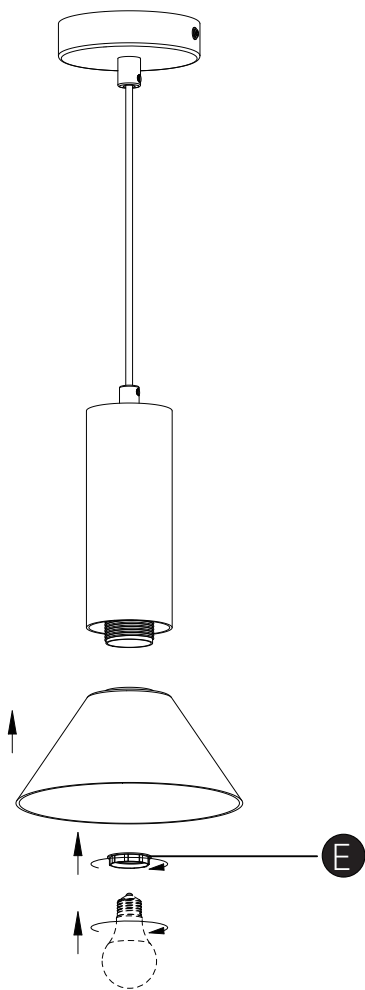

Contrast Ceiling Light

Hübsch

DANISH HOME INTERIOR & DESIGN

x2

x2

x2

x1

x2

x1

x1

x2

x2

x1

x2

x2

x1

220-240V~50Hz, E27 MAX 60W

hubsch-interior.com

#myhubsch @hubschinterior

Hübsch
DANISH HOME INTERIOR & DESIGN