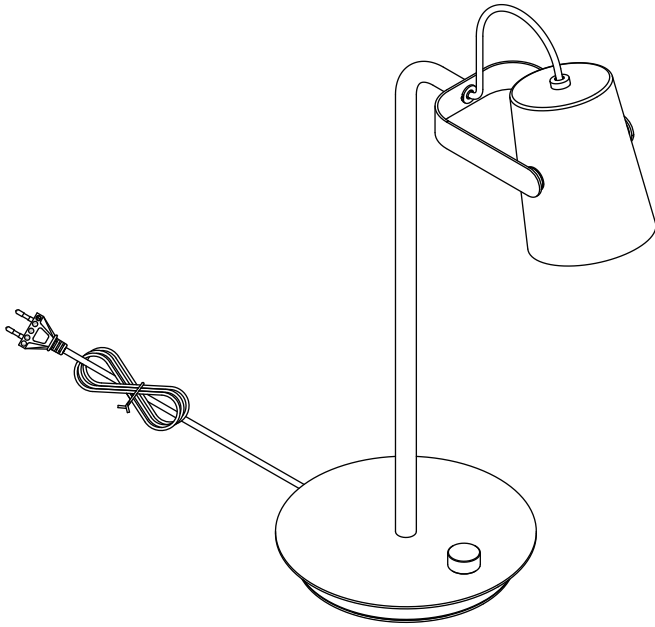

Ardent Table lamp

Hübsch

DANISH HOME INTERIOR & DESIGN

×1

220-240V~50/60Hz, E14 MAX LED 6W

hubsch-interior.com

#myhubsch @hubschinterior

Hübsch
DANISH HOME INTERIOR & DESIGN