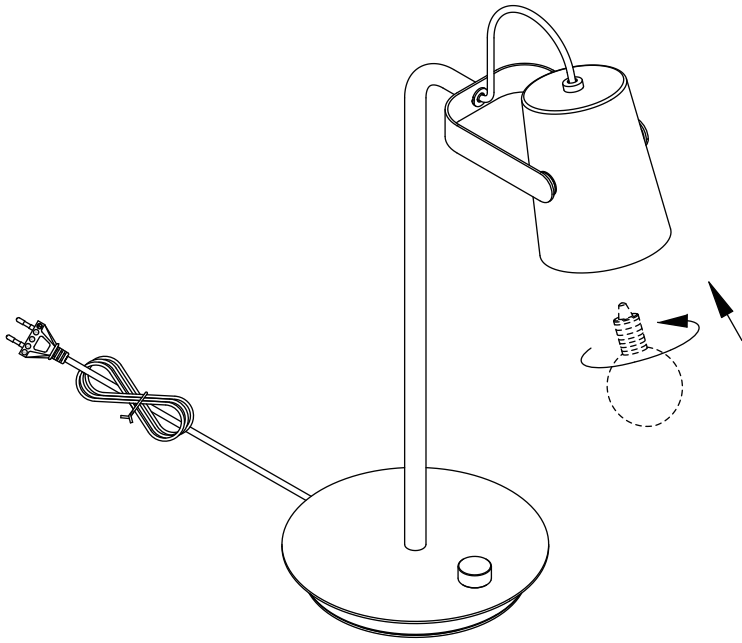

Ardent Table lamp

Hübsch

DANISH HOME INTERIOR & DESIGN

×1

220-240V~50/60Hz, E14 MAX LED 6W

hubsch-interior.com

#myhubsch @hubschinterior

Hübsch
DANISH HOME INTERIOR & DESIGN