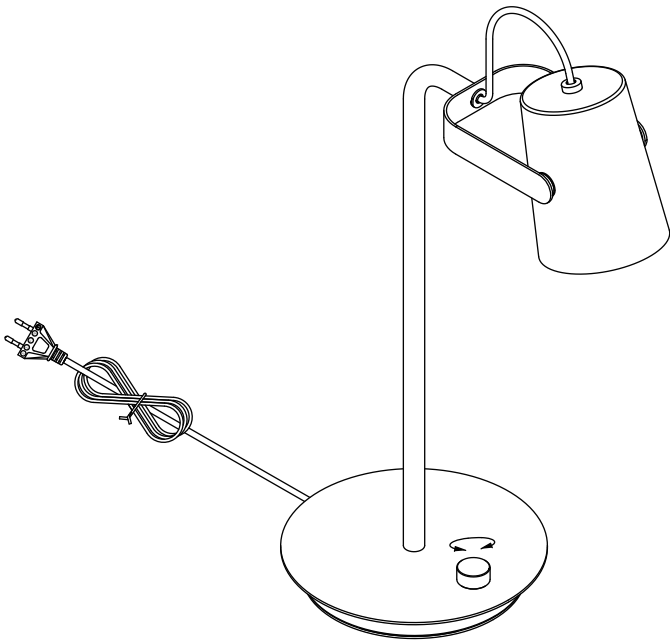

Ardent Table lamp

Hübsch

DANISH HOME INTERIOR & DESIGN

×1

220-240V~50/60Hz, E14 MAX LED 6W

hubsch-interior.com

#myhubsch @hubschinterior

Hübsch
DANISH HOME INTERIOR & DESIGN