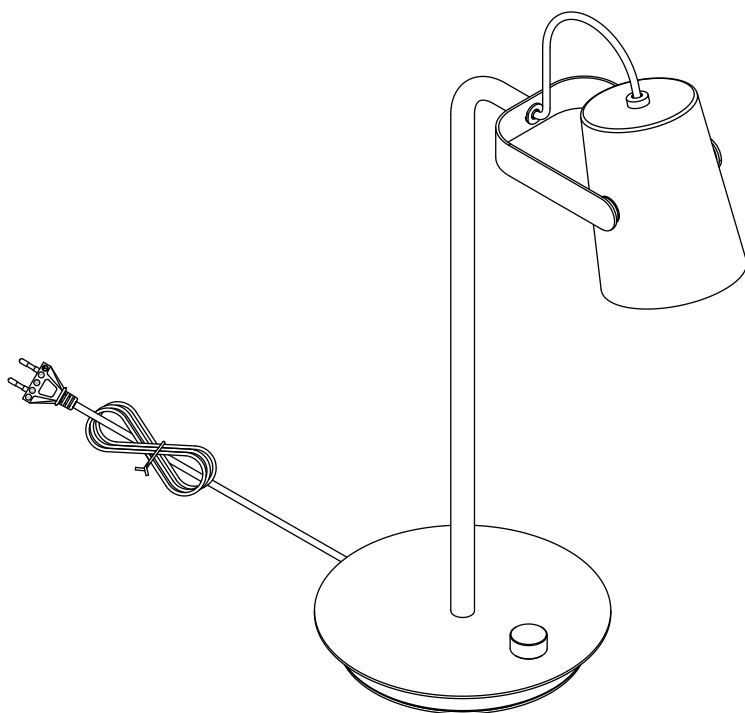

Ardent Table lamp

Hübsch

DANISH HOME INTERIOR & DESIGN

×1

220-240V~50/60Hz, E14 MAX LED 6W

hubsch-interior.com

#myhubsch @hubschinterior

Hübsch
DANISH HOME INTERIOR & DESIGN