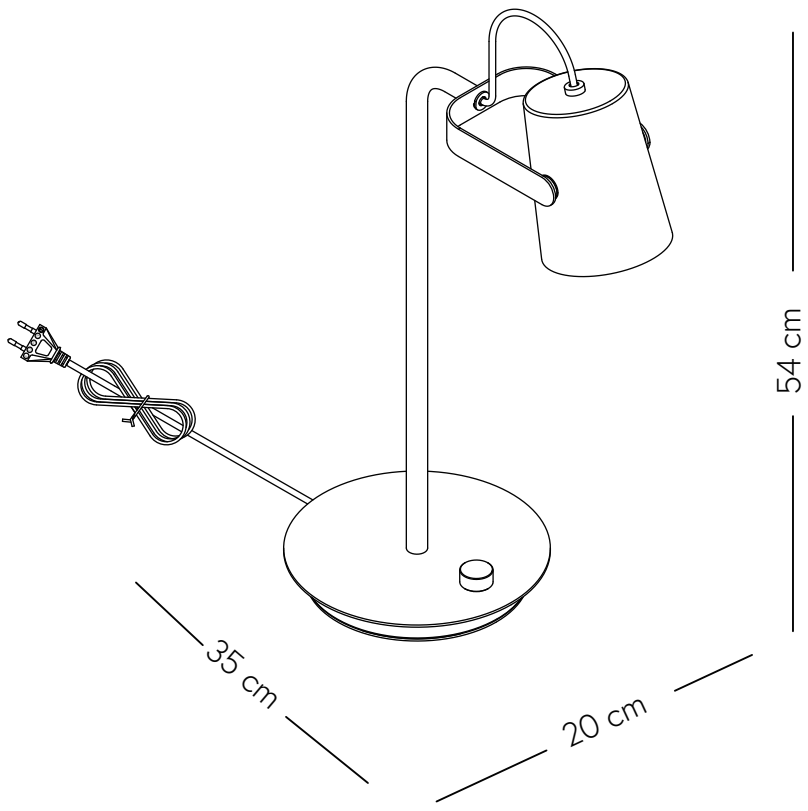

Ardent Table lamp

Hübsch

DANISH HOME INTERIOR & DESIGN

×1

220-240V~50/60Hz, E14 MAX LED 6W

hubsch-interior.com

#myhubsch @hubschinterior

Hübsch
DANISH HOME INTERIOR & DESIGN