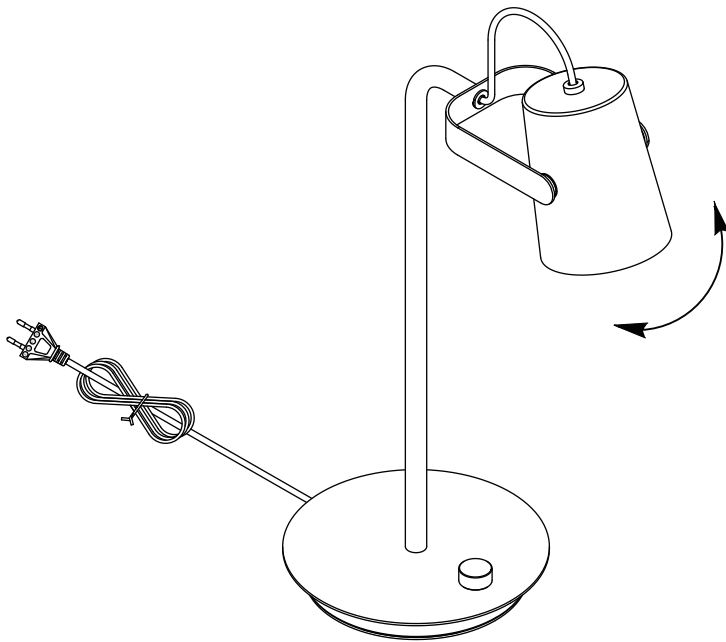

Ardent Table lamp

Hübsch

DANISH HOME INTERIOR & DESIGN

×1

220-240V~50/60Hz, E14 MAX LED 6W

hubsch-interior.com

#myhubsch @hubschinterior

Hübsch
DANISH HOME INTERIOR & DESIGN