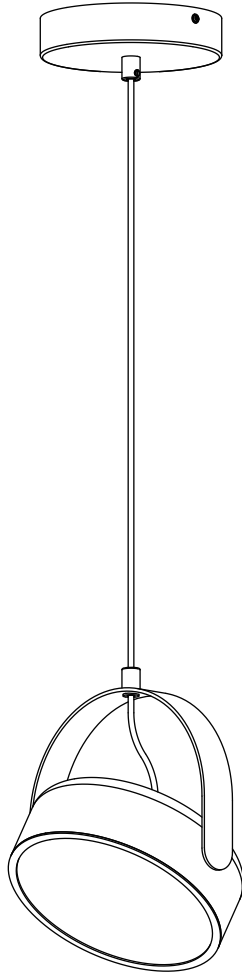

Stage Ceiling Light

Hübsch

DANISH HOME INTERIOR & DESIGN

x2

x2

x2

x1

x1

 2019/2015

220-240V~50/60Hz, LED 30W

hubsch-interior.com

#myhubsch @hubschinterior

Hübsch
DANISH HOME INTERIOR & DESIGN