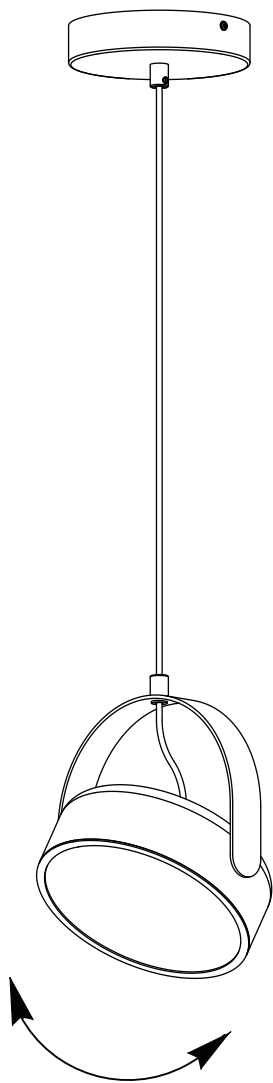

Stage Ceiling Light

Hübsch

DANISH HOME INTERIOR & DESIGN

x2

x2

x2

x1

x1

x2

x2

x1

x2

 **ENERG** 

Hübsch A/S
961603

A
B
C
D
E
F
G

30
kWh/1000h

 2019/2015

220-240V~50/60Hz, LED 30W

hubsch-interior.com

#myhubsch @hubschinterior

Hübsch
DANISH HOME INTERIOR & DESIGN