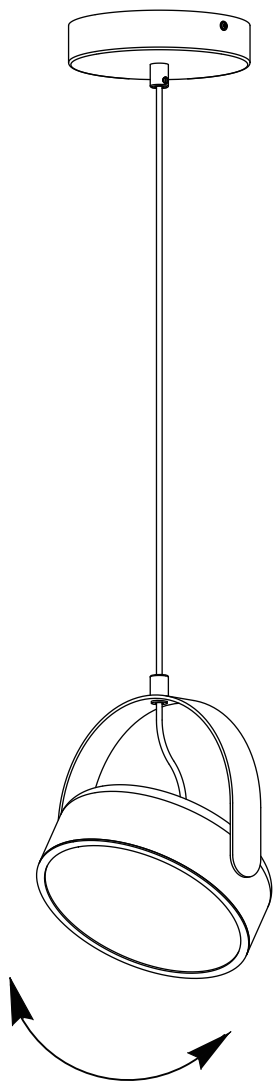

# Stage Ceiling Light

Hübsch

DANISH HOME INTERIOR & DESIGN

x2

x1

x1

x1

×2

220-240V~50/60Hz, LED 30W

[hubsch-interior.com](http://hubsch-interior.com)

**#myhubsch @hubschinterior**

**Hübsch**  
DANISH HOME INTERIOR & DESIGN