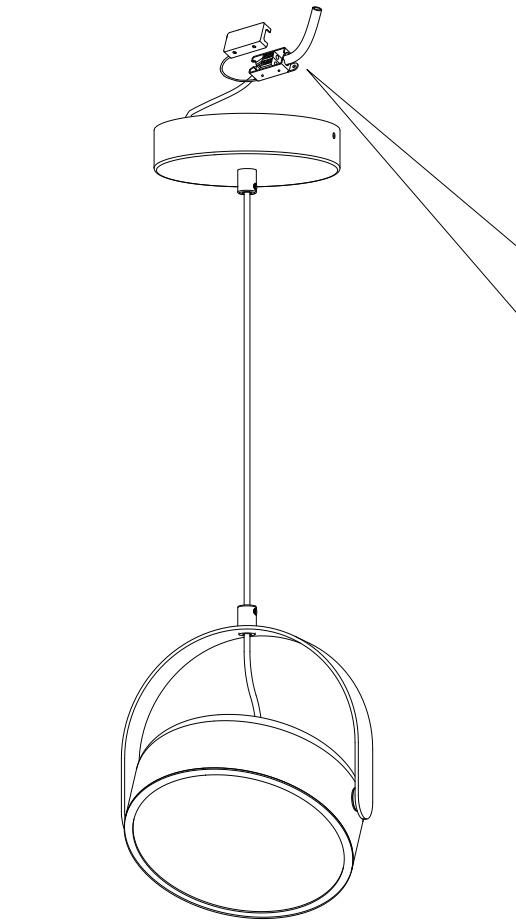

# Stage Ceiling Light

Hübsch

DANISH HOME INTERIOR & DESIGN

x2

x1

x1

x1

×2

220-240V~50/60Hz, LED 30W

[hubsch-interior.com](http://hubsch-interior.com)

**#myhubsch @hubschinterior**

**Hübsch**  
DANISH HOME INTERIOR & DESIGN