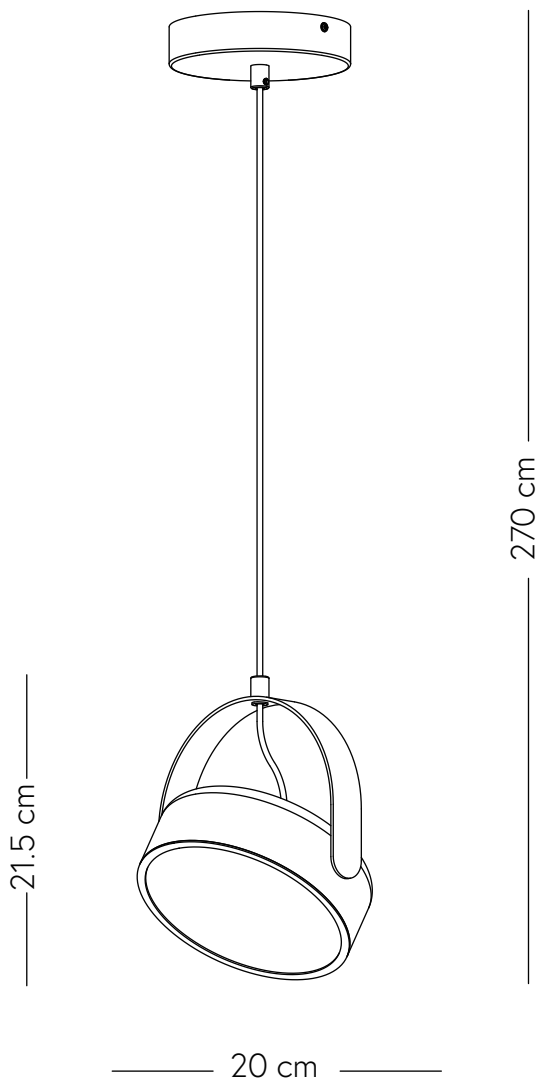

# Stage Ceiling Light

Hübsch

DANISH HOME INTERIOR & DESIGN

x2

x1

x1

x1

×2

220-240V~50/60Hz, LED 30W

[hubsch-interior.com](http://hubsch-interior.com)

**#myhubsch @hubschinterior**

**Hübsch**  
DANISH HOME INTERIOR & DESIGN