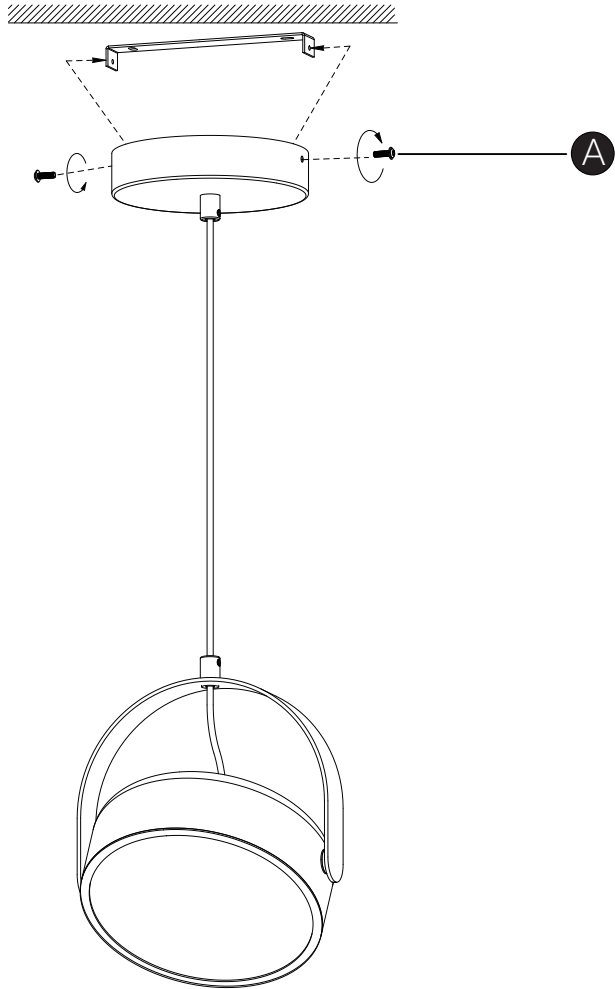

# Stage Ceiling Light

Hübsch

DANISH HOME INTERIOR & DESIGN

x2

x1

x1

x1

×2

220-240V~50/60Hz, LED 30W

[hubsch-interior.com](http://hubsch-interior.com)

**#myhubsch @hubschinterior**

**Hübsch**  
DANISH HOME INTERIOR & DESIGN