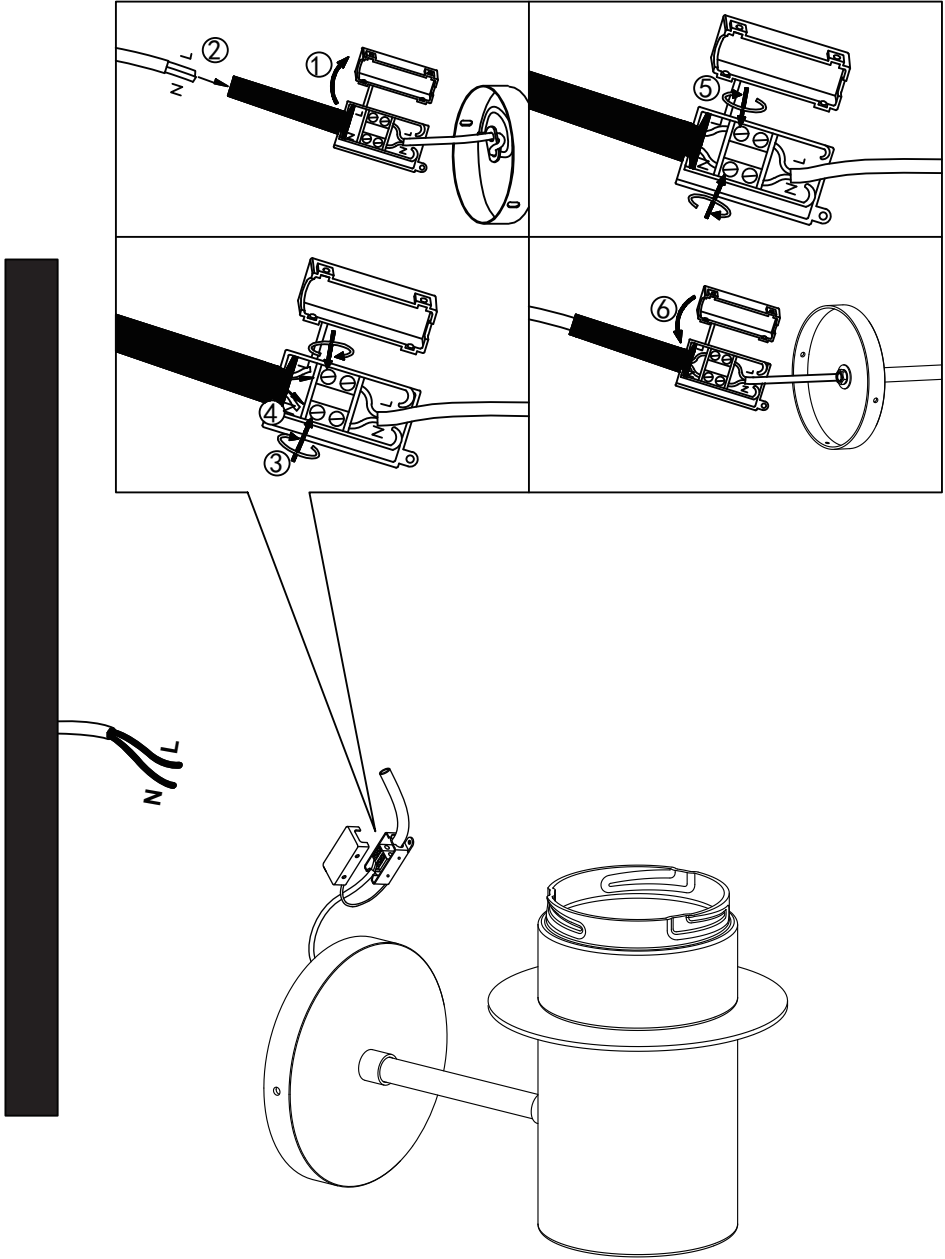

# Suburb Outdoor light

Hübsch  
DANISH HOME INTERIOR & DESIGN

**E** x2

**F** x2

**G** x2

**H** x4

**B** x1

**D** x1

**A** x1

**E** x2

**F** x2

**G** x2

**H** x4

**D** x1

Ⓑ x1

220-240V~50Hz, E27 MAX 60W, IP44