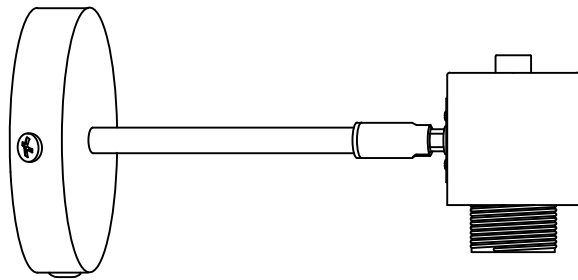

Fuse Wall Lamp

x 2

x 2

x 2

x 1

x 1

x 2

x 2

x 2

x 1

x 1

x 1

x 2

x 1

↑ 1

↑ 2

↑ 3

Model number:890302

220-240V~50Hz

E27 MAX.15W LED Bulb

Hübsch A/S,Hi-Park 381,DK-7400 Herning

hubsch-interior.com

#myhubsch @hubschinterior

Hübsch
DANISH HOME INTERIOR & DESIGN