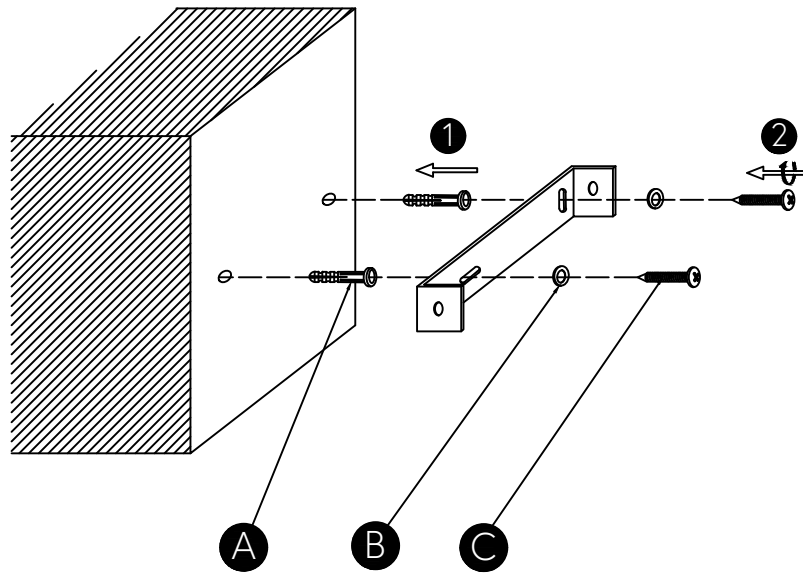

Fuse Wall Lamp

x 2

x 2

x 2

x 1

x 1

x 2

x 2

x 2

x 1

x 1

x 1

x 2

x 1

↑ 1

↑ 2

↑ 3

Model number:890302

220-240V~50Hz

E27 MAX.15W LED Bulb

Hübsch A/S,Hi-Park 381,DK-7400 Herning

hubsch-interior.com

#myhubsch @hubschinterior

Hübsch
DANISH HOME INTERIOR & DESIGN