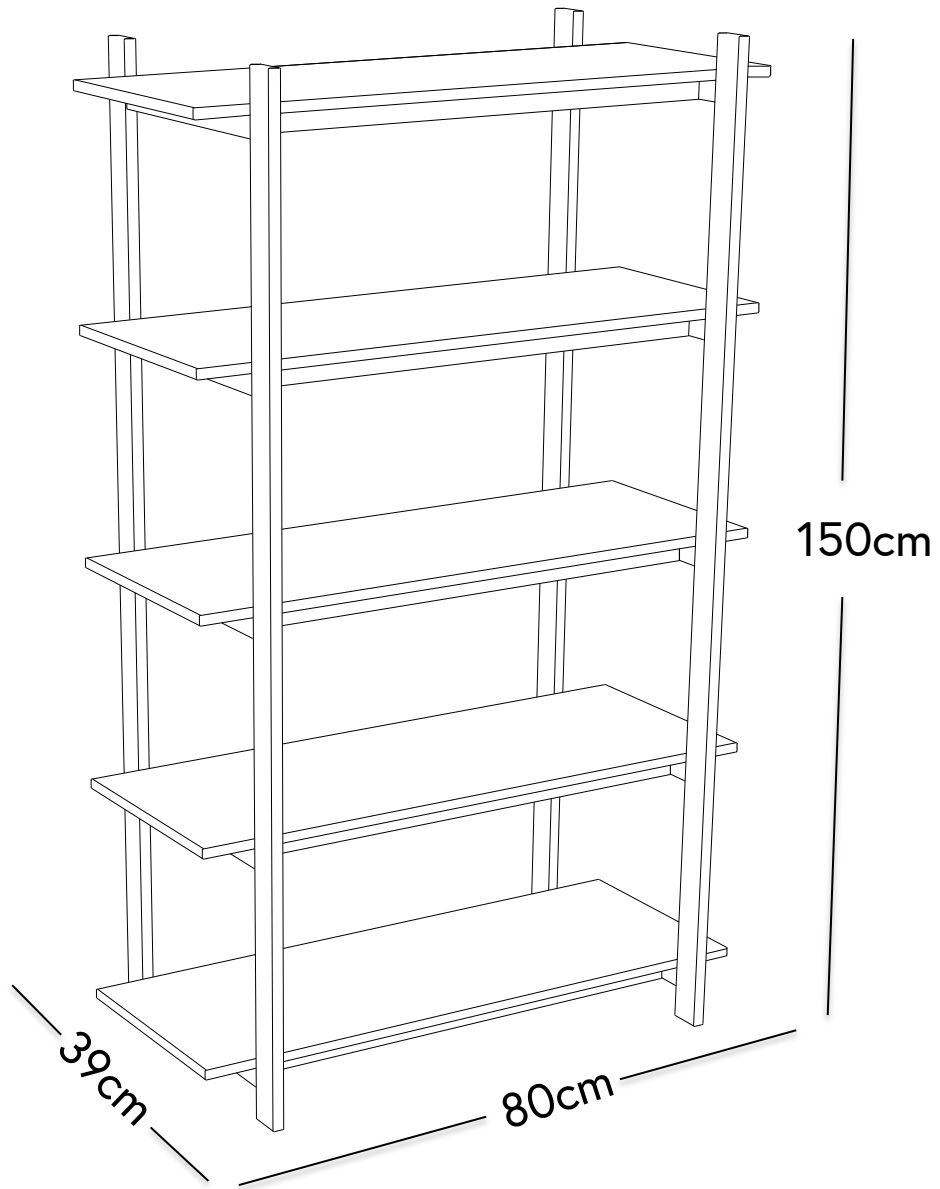

Epoch Shelf Unit

Hübsch
DANISH HOME INTERIOR & DESIGN

x1

x20

x20

x1

x1

x2

x1

x20

x1

x20

x1

#myhubsch @hubschinterior

Hübsch
DANISH HOME INTERIOR & DESIGN