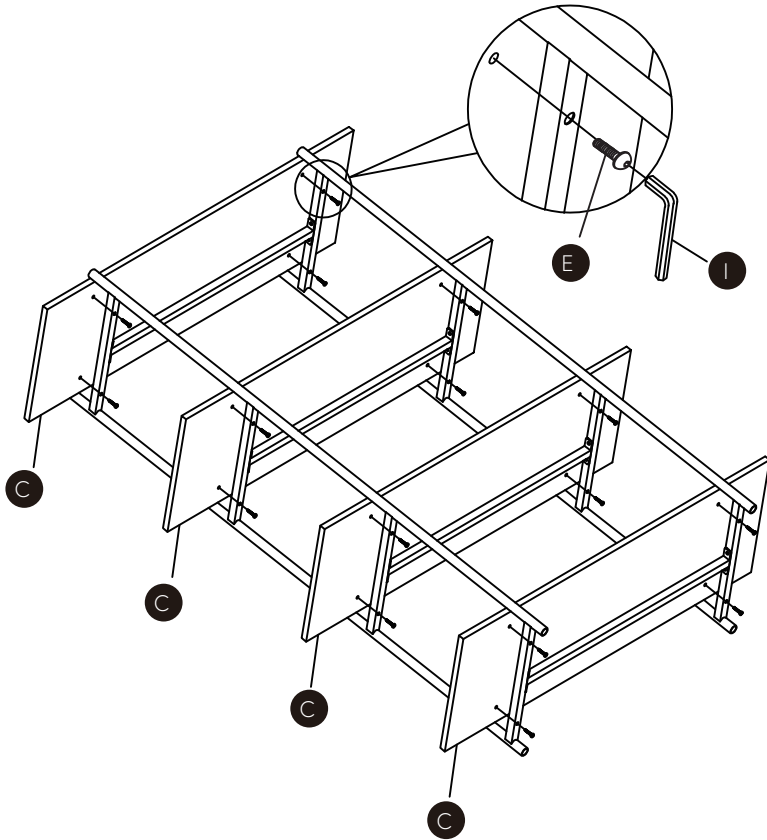

Norm Shelf Unit Single Large

A x 2

B x 4

C x 4

x 16

x 16

x 4

x 4

x 2

x 1

x 2

x 4

x 16

x 1

x 4

x 16

x 1

x 4

x 4

x 2

150 cm

39.5 cm

100 cm

#myhubsch @hubschinterior