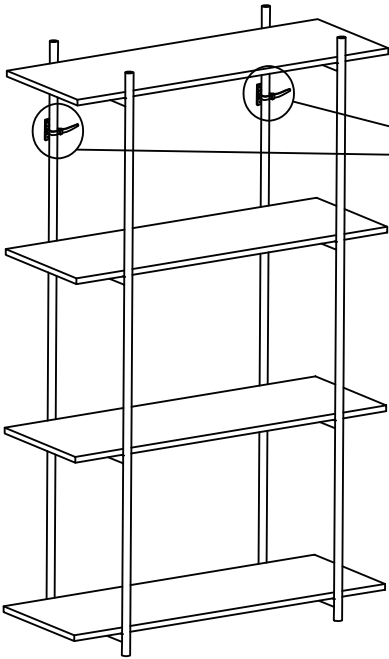

Norm Shelf Unit Single Large

A x 2

B x 4

C x 4

x 16

x 16

x 4

x 4

x 1

x 4

x 4

x 2

150 cm

39.5 cm

100 cm

#myhubsch @hubschinterior