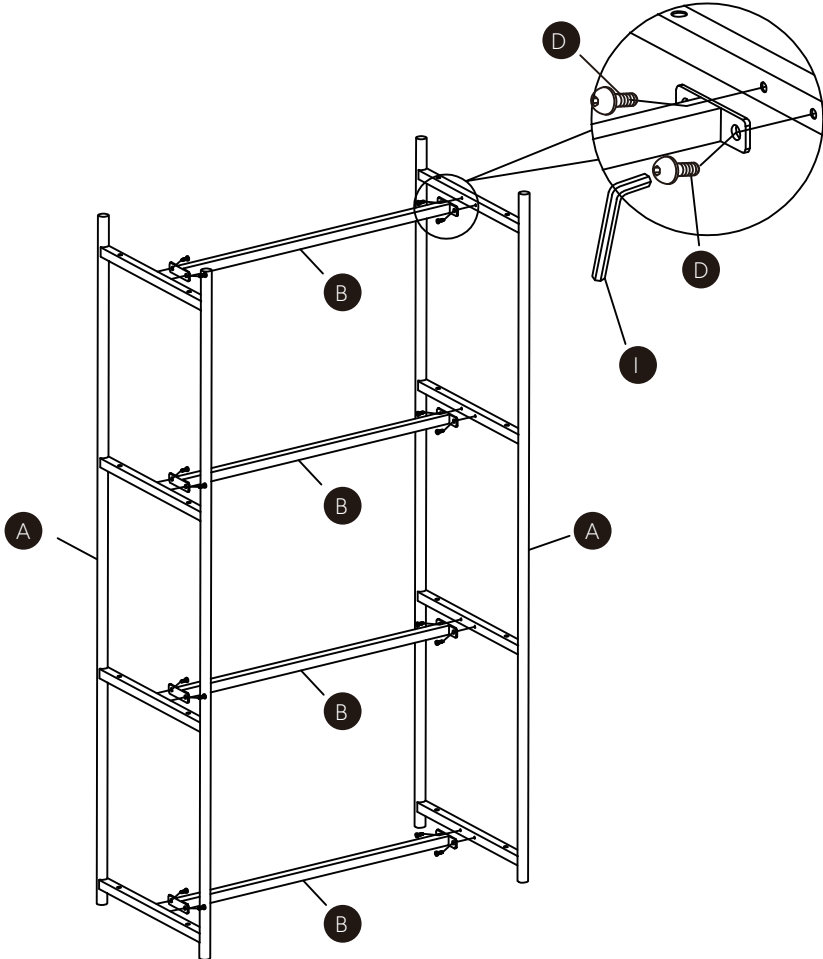

Norm Shelf Unit Single Large

A x 2

B x 4

C x 4

x 16

x 16

x 4

x 4

x 2

x 1

x 2

x 4

x 16

x 1

x 4

x 16

x 1

x 4

x 4

x 2

150 cm

39.5 cm

100 cm

#myhubsch @hubschinterior